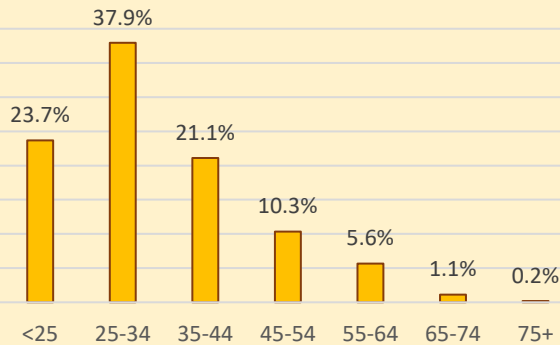

Sheriff's Daily Report

8/5/2023

Under the Custody of the Sheriff	
Total Male and Female	7,405
Jail Population	5,577
Community Corrections	1,828

Jail Population - Behind the Walls

Sheriff's Daily Report

8/5/2023

CCSO Population Demographics

In Confinement

Gender ID Distribution

Race Distribution

Age Distribution

Community Corrections

Gender ID Distribution

Race Distribution

Age Distribution