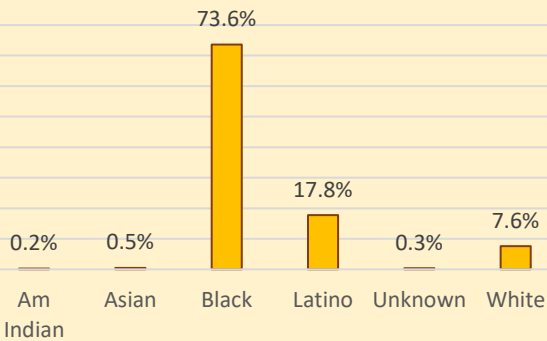

Sheriff's Daily Report

8/5/2023

Under the Custody of the Sheriff	
Total Male and Female	7,405
Jail Population	5,577
Community Corrections	1,828

Jail Population - Behind the Walls

Sheriff's Daily Report

8/5/2023

CCSO Population Demographics

In Confinement

Gender ID Distribution

Race Distribution

Age Distribution

Community Corrections

Gender ID Distribution

Race Distribution

Age Distribution