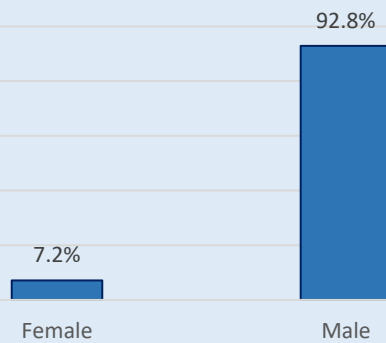

Sheriff's Daily Report

8/5/2023

Under the Custody of the Sheriff	
Total Male and Female	7,405
Jail Population	5,577
Community Corrections	1,828

Jail Population - Behind the Walls

Sheriff's Daily Report

8/5/2023

CCSO Population Demographics

In Confinement

Gender ID Distribution

Race Distribution

Age Distribution

Community Corrections

Gender ID Distribution

Race Distribution

Age Distribution