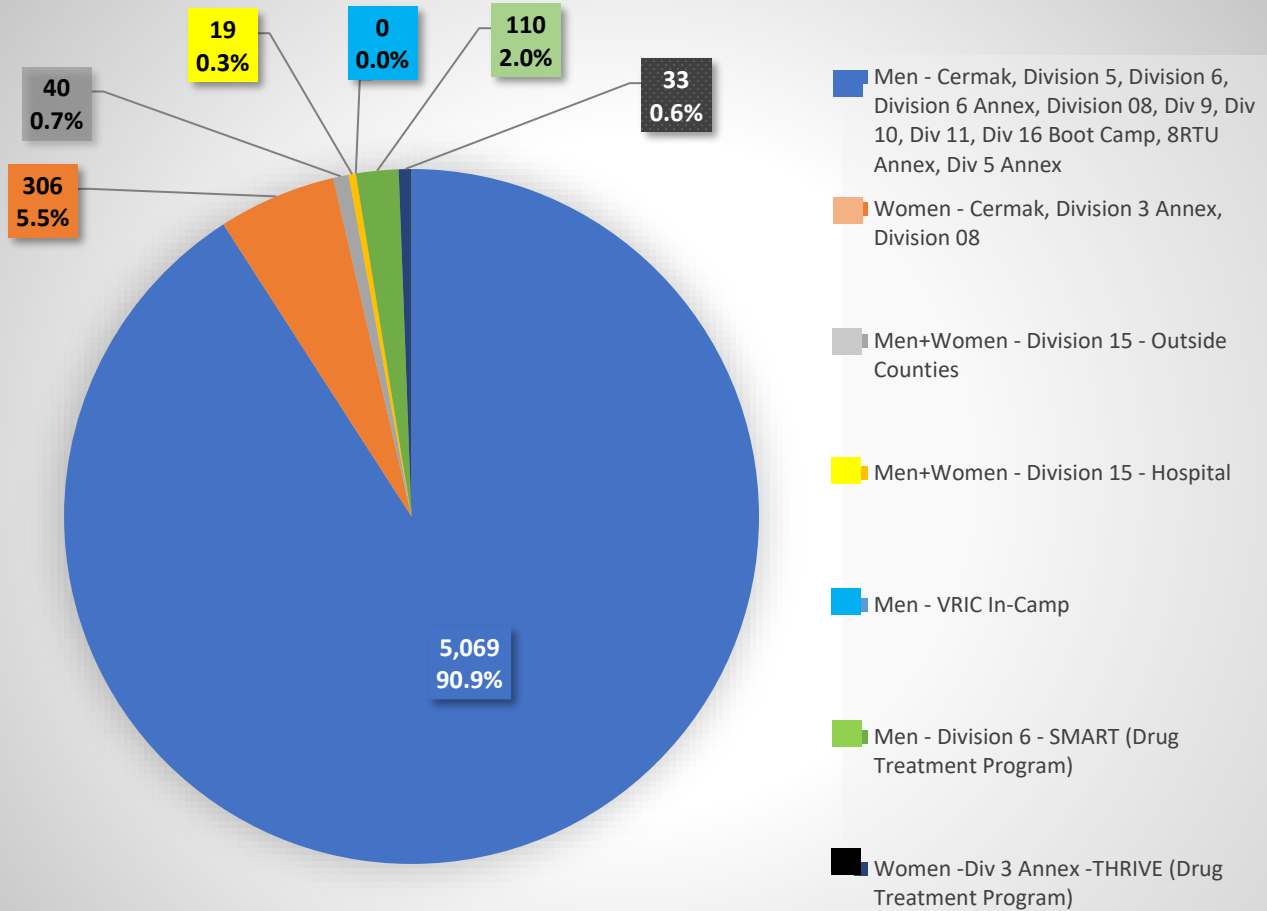

Sheriff's Daily Report

8/5/2023

Under the Custody of the Sheriff	
Total Male and Female	7,405
Jail Population	5,577
Community Corrections	1,828

Jail Population - Behind the Walls

Sheriff's Daily Report

8/5/2023

CCSO Population Demographics

In Confinement

Gender ID Distribution

Race Distribution

Age Distribution

Community Corrections

Gender ID Distribution

Race Distribution

Age Distribution