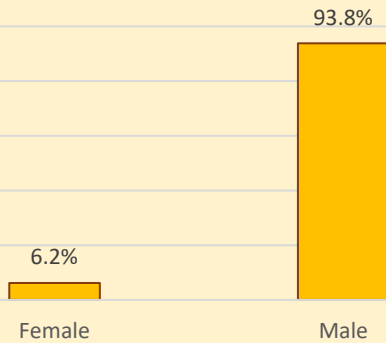

Sheriff's Daily Report

8/5/2023

Under the Custody of the Sheriff	
Total Male and Female	7,405
Jail Population	5,577
Community Corrections	1,828

Jail Population - Behind the Walls

Sheriff's Daily Report

8/5/2023

CCSO Population Demographics

In Confinement

Gender ID Distribution

Race Distribution

Age Distribution

Community Corrections

Gender ID Distribution

Race Distribution

Age Distribution