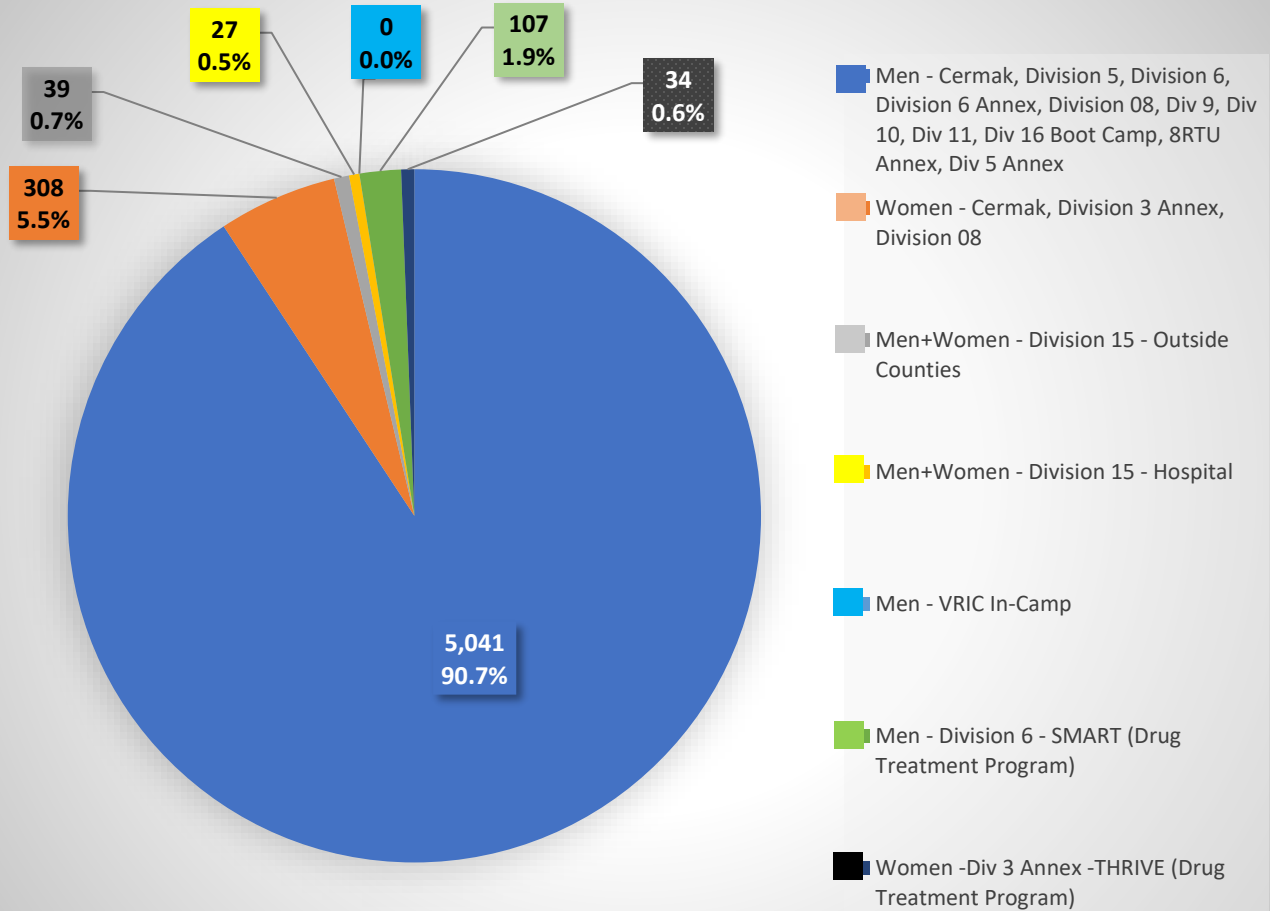

# Sheriff's Daily Report

8/3/2023

| Under the Custody of the Sheriff |       |
|----------------------------------|-------|
| Total Male and Female            | 7,380 |
| Jail Population                  | 5,556 |
| Community Corrections            | 1,824 |

## Jail Population - Behind the Walls

## CCSO Population Demographics