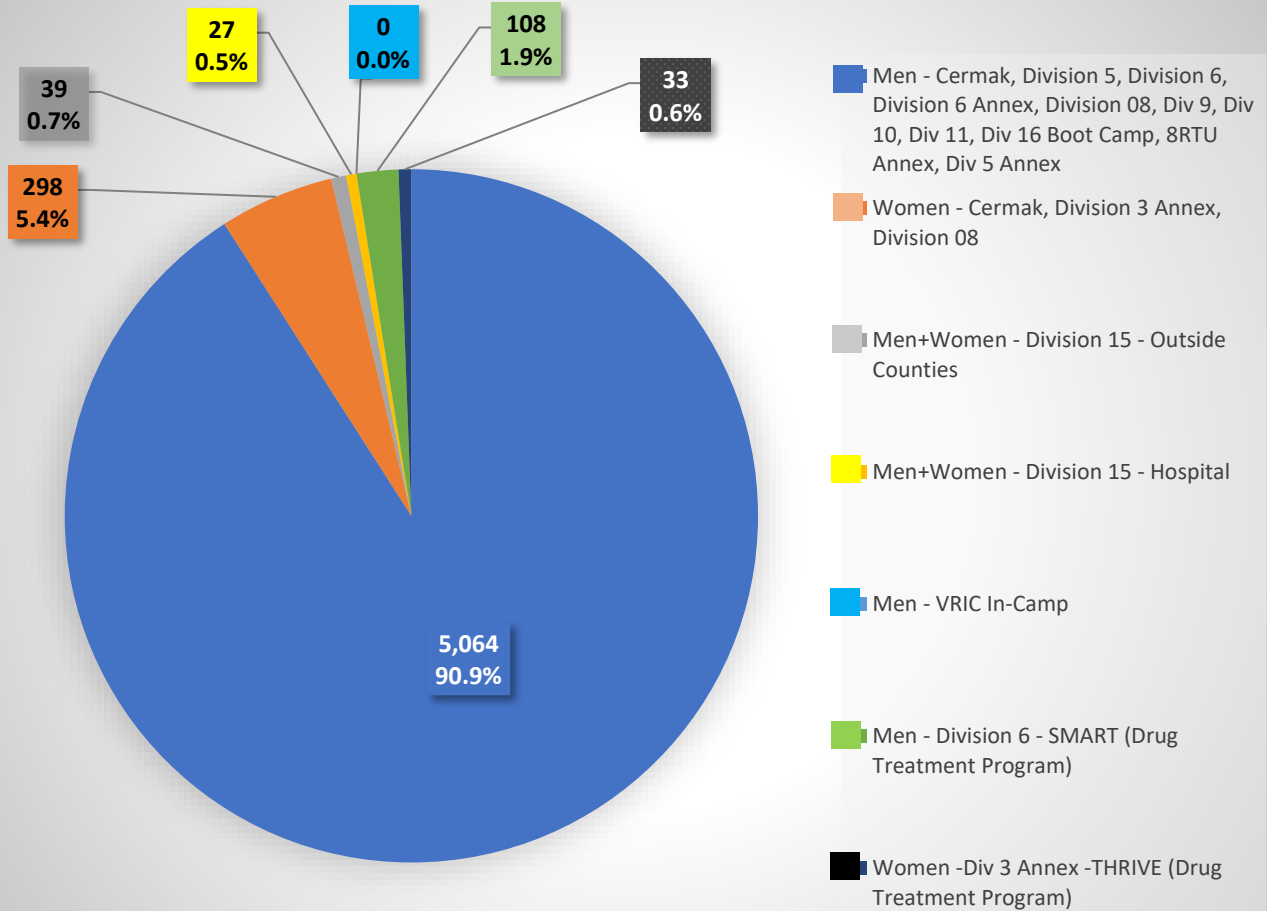

Sheriff's Daily Report

8/1/2023

Under the Custody of the Sheriff	
Total Male and Female	7,407
Jail Population	5,569
Community Corrections	1,838

Jail Population - Behind the Walls

Sheriff's Daily Report

8/1/2023

CCSO Population Demographics