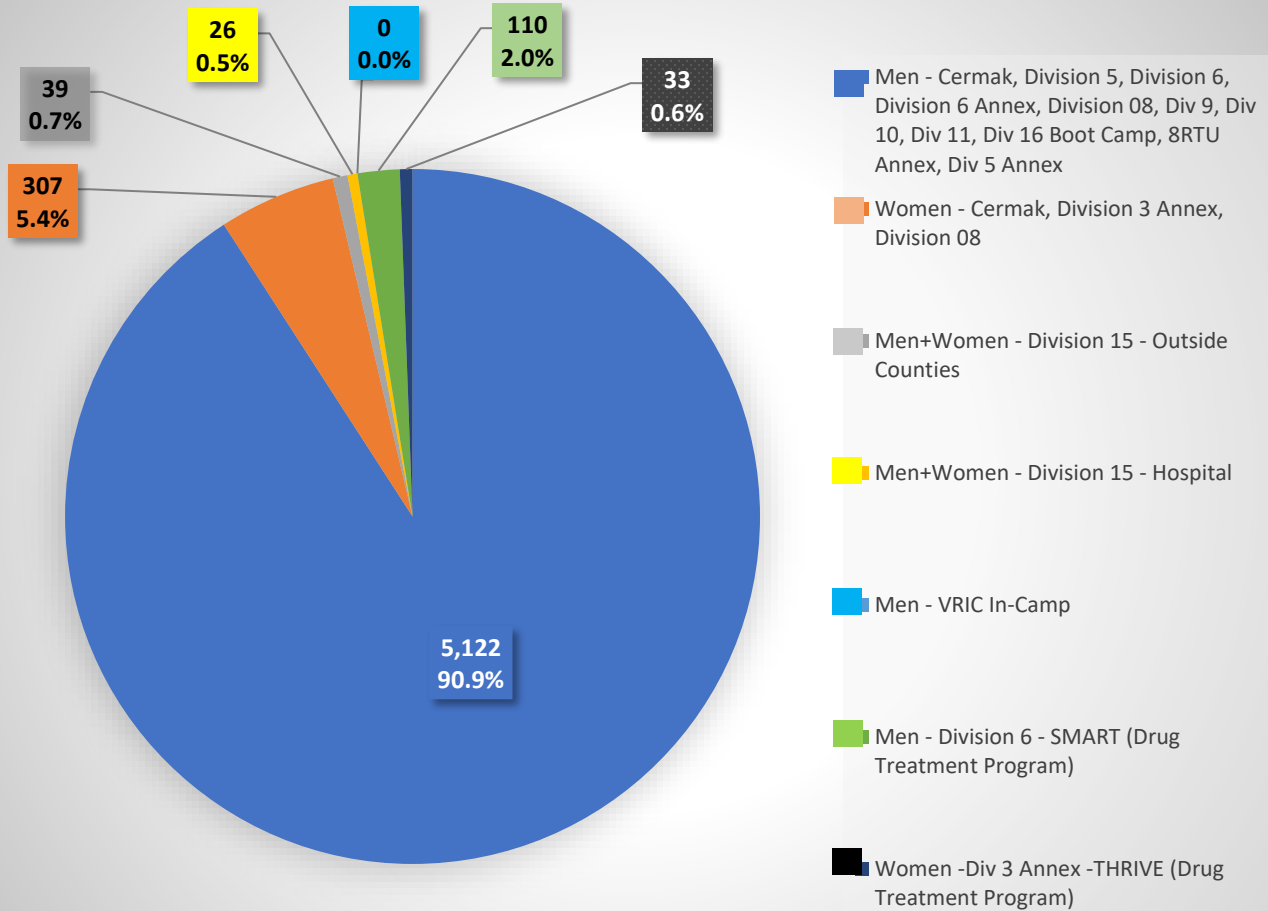

Sheriff's Daily Report

7/31/2023

Under the Custody of the Sheriff	
Total Male and Female	7,463
Jail Population	5,637
Community Corrections	1,826

Jail Population - Behind the Walls

Sheriff's Daily Report

7/31/2023

CCSO Population Demographics