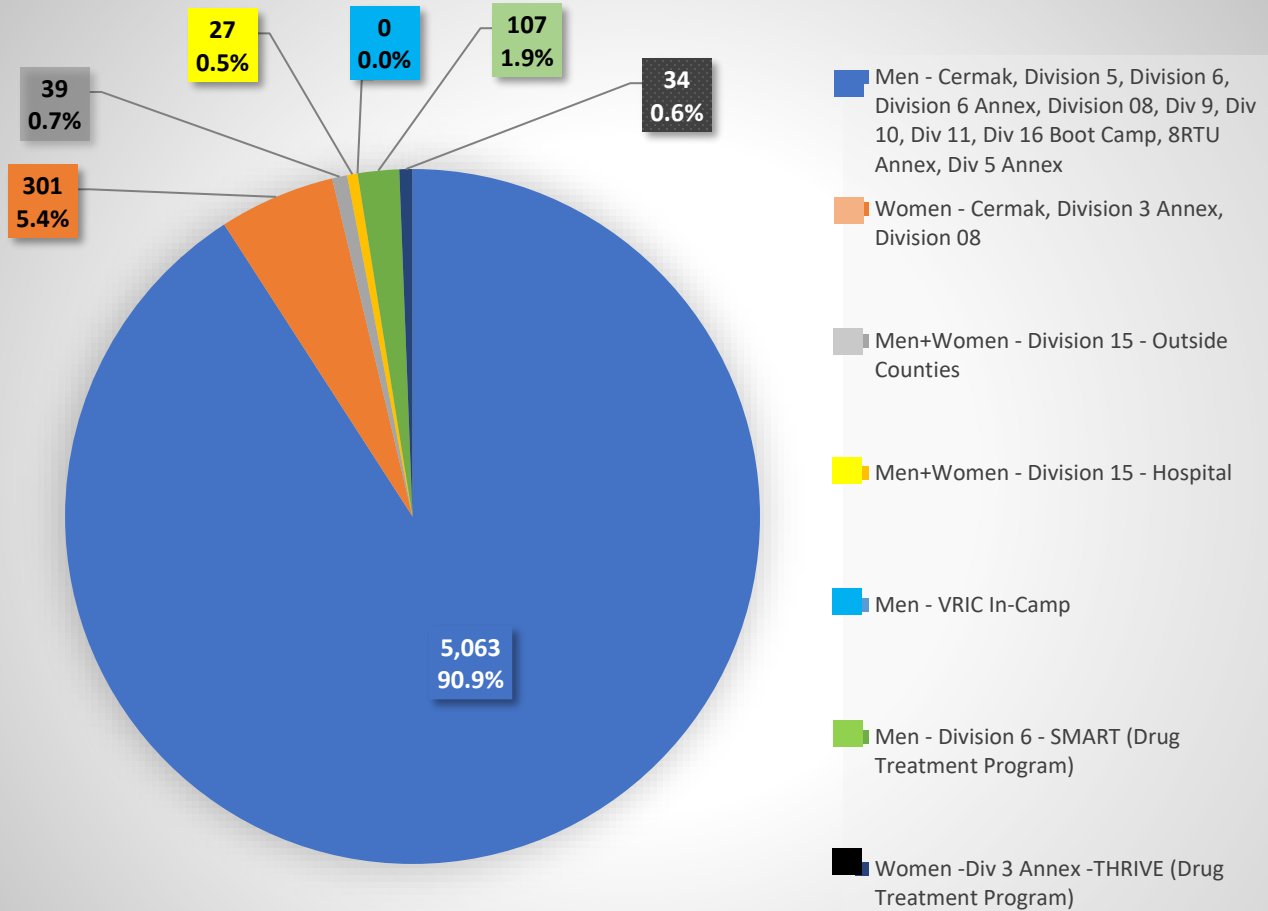

# Sheriff's Daily Report

## 7/29/2023

Under the Custody of the Sheriff	
Total Male and Female	7,384
Jail Population	5,571
Community Corrections	1,813

### Jail Population - Behind the Walls