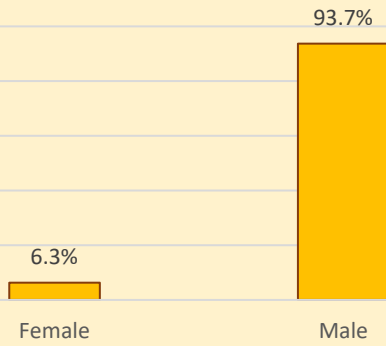

CCSO Population Demographics

In Confinement

Gender ID Distribution