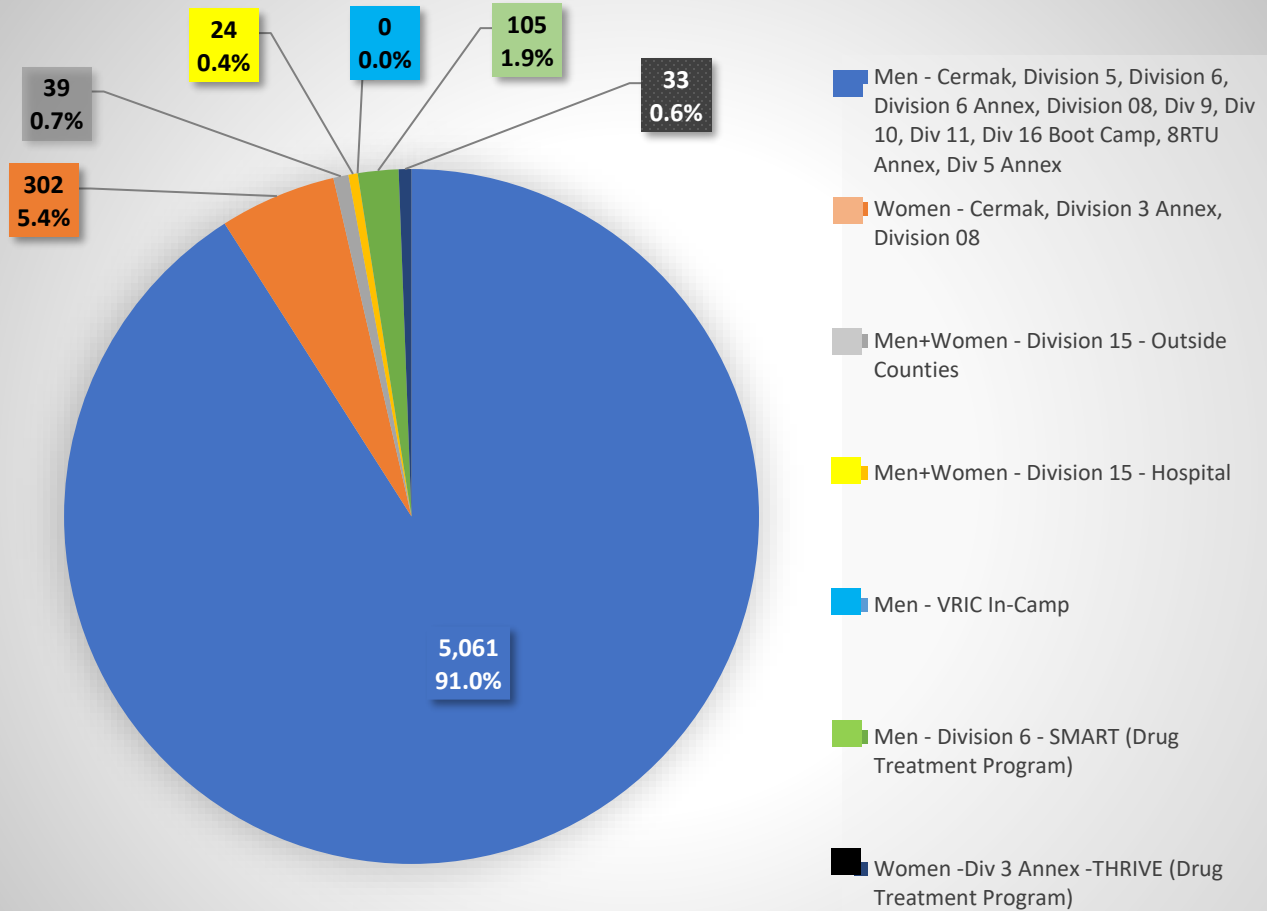

Sheriff's Daily Report

7/28/2023

Under the Custody of the Sheriff	
Total Male and Female	7,381
Jail Population	5,564
Community Corrections	1,817

Jail Population - Behind the Walls

Sheriff's Daily Report

7/28/2023

CCSO Population Demographics