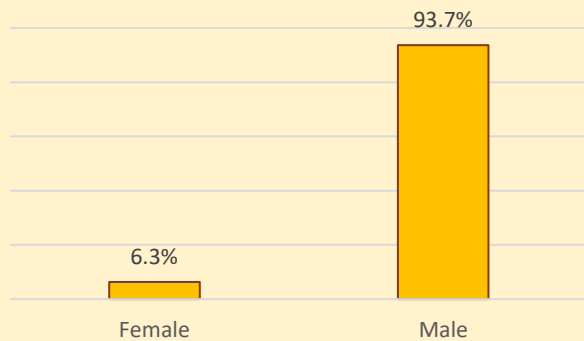

Sheriff's Daily Report

7/27/2023

Under the Custody of the Sheriff	
Total Male and Female	7,377
Jail Population	5,559
Community Corrections	1,818

Jail Population - Behind the Walls

Sheriff's Daily Report

7/27/2023

CCSO Population Demographics

In Confinement

Gender ID Distribution

Race Distribution

Age Distribution

Community Corrections

Gender ID Distribution

Race Distribution

Age Distribution