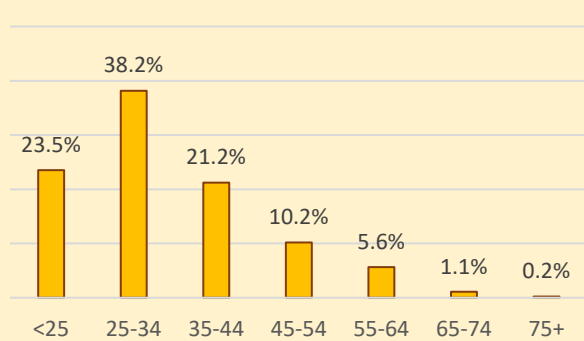

Sheriff's Daily Report

7/27/2023

Under the Custody of the Sheriff	
Total Male and Female	7,377
Jail Population	5,559
Community Corrections	1,818

Jail Population - Behind the Walls

Sheriff's Daily Report

7/27/2023

CCSO Population Demographics

In Confinement

Gender ID Distribution

Race Distribution

Age Distribution

Community Corrections

Gender ID Distribution

Race Distribution

Age Distribution