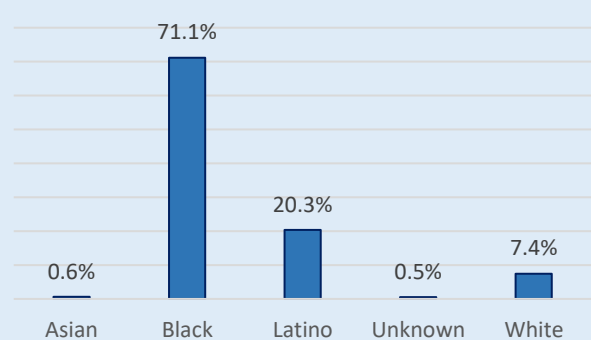

Sheriff's Daily Report

7/27/2023

Under the Custody of the Sheriff	
Total Male and Female	7,377
Jail Population	5,559
Community Corrections	1,818

Jail Population - Behind the Walls

Sheriff's Daily Report

7/27/2023

CCSO Population Demographics

In Confinement

Gender ID Distribution

Race Distribution

Age Distribution

Community Corrections

Gender ID Distribution

Race Distribution

Age Distribution