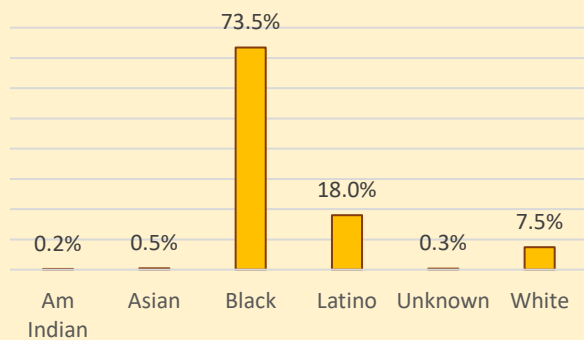

Sheriff's Daily Report

7/27/2023

Under the Custody of the Sheriff	
Total Male and Female	7,377
Jail Population	5,559
Community Corrections	1,818

Jail Population - Behind the Walls

Sheriff's Daily Report

7/27/2023

CCSO Population Demographics

In Confinement

Gender ID Distribution

Race Distribution

Age Distribution

Community Corrections

Gender ID Distribution

Race Distribution

Age Distribution