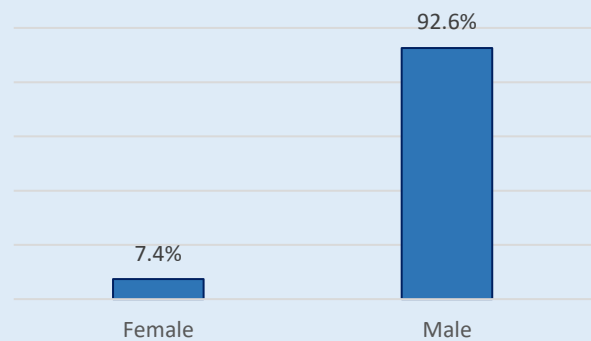

Sheriff's Daily Report

7/27/2023

Under the Custody of the Sheriff	
Total Male and Female	7,377
Jail Population	5,559
Community Corrections	1,818

Jail Population - Behind the Walls

Sheriff's Daily Report

7/27/2023

CCSO Population Demographics

In Confinement

Gender ID Distribution

Race Distribution

Age Distribution

Community Corrections

Gender ID Distribution

Race Distribution

Age Distribution