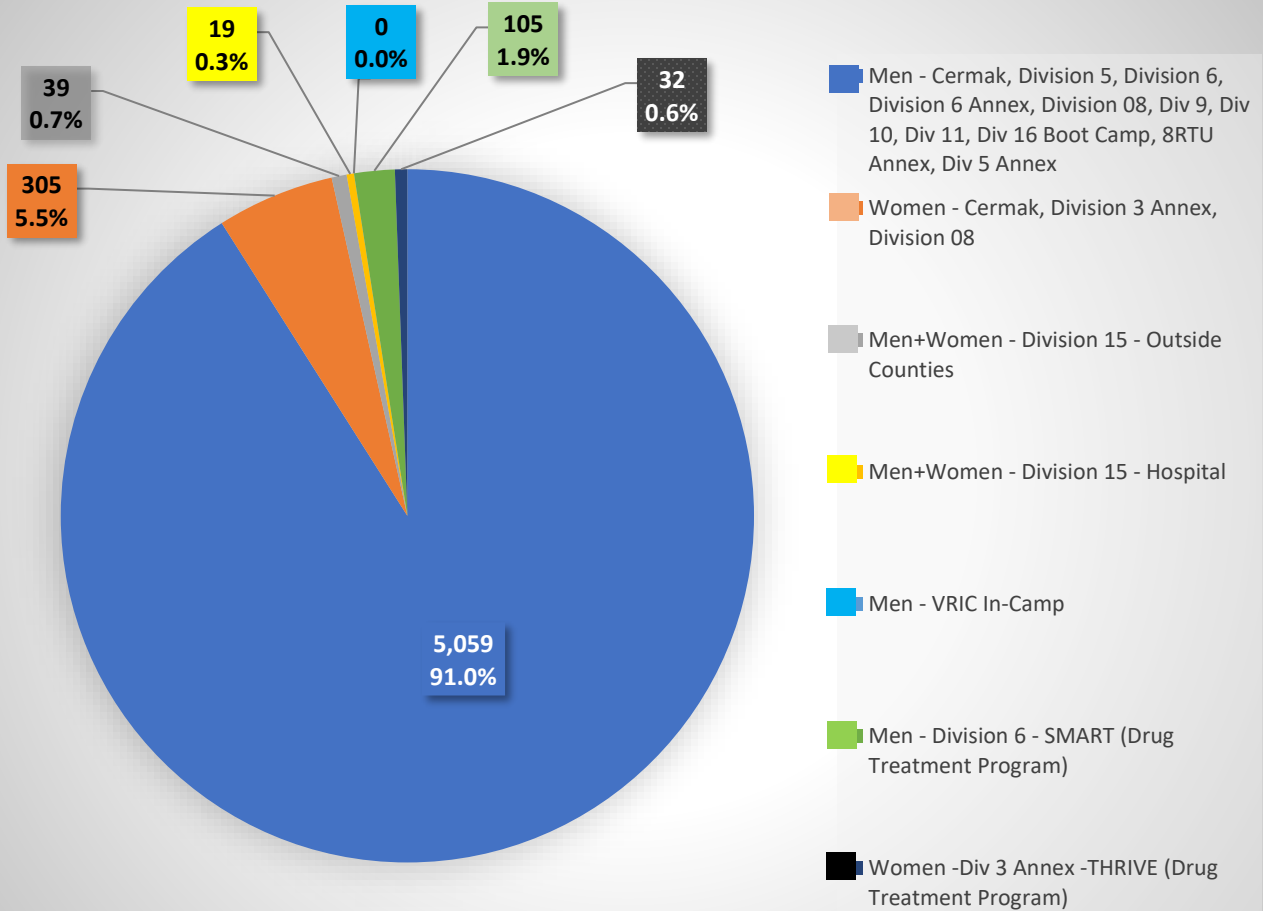

Sheriff's Daily Report

7/27/2023

Under the Custody of the Sheriff	
Total Male and Female	7,377
Jail Population	5,559
Community Corrections	1,818

Jail Population - Behind the Walls

Sheriff's Daily Report

7/27/2023

CCSO Population Demographics

In Confinement

Gender ID Distribution

Race Distribution

Age Distribution

Community Corrections

Gender ID Distribution

Race Distribution

Age Distribution