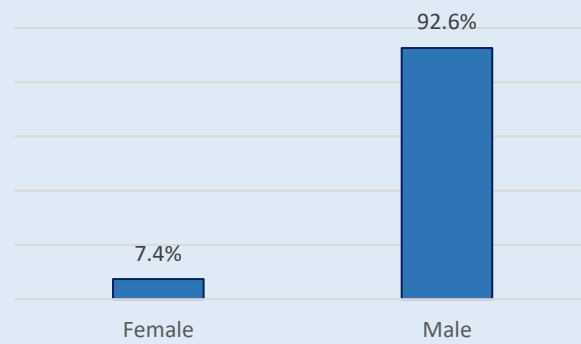

Sheriff's Daily Report

7/26/2023

Under the Custody of the Sheriff	
Total Male and Female	7,413
Jail Population	5,596
Community Corrections	1,817

Jail Population - Behind the Walls

Sheriff's Daily Report

7/26/2023

CCSO Population Demographics

In Confinement

Gender ID Distribution

Race Distribution

Age Distribution

Community Corrections

Gender ID Distribution

Race Distribution

Age Distribution