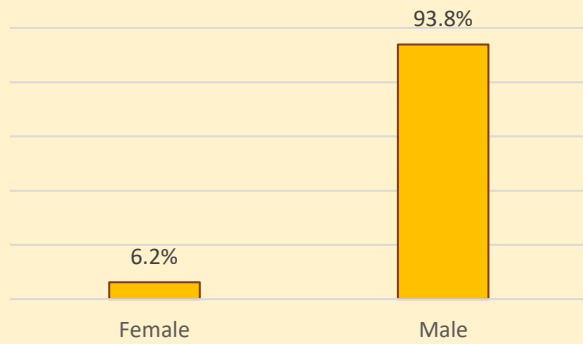

Sheriff's Daily Report

7/26/2023

Under the Custody of the Sheriff	
Total Male and Female	7,413
Jail Population	5,596
Community Corrections	1,817

Jail Population - Behind the Walls

Sheriff's Daily Report

7/26/2023

CCSO Population Demographics

In Confinement

Gender ID Distribution

Race Distribution

Age Distribution

Community Corrections

Gender ID Distribution

Race Distribution

Age Distribution