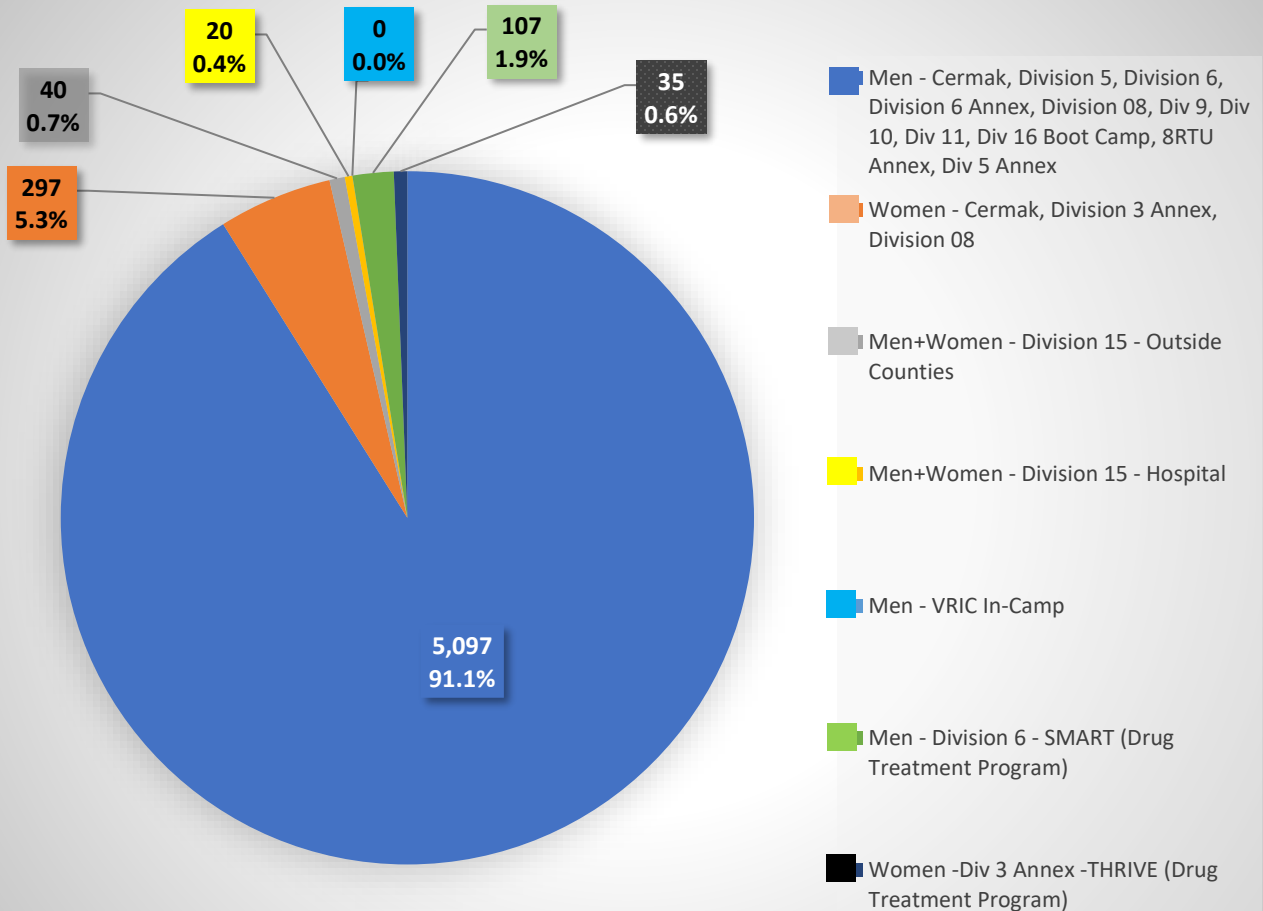

Sheriff's Daily Report

7/26/2023

Under the Custody of the Sheriff	
Total Male and Female	7,413
Jail Population	5,596
Community Corrections	1,817

Jail Population - Behind the Walls

Sheriff's Daily Report

7/26/2023

CCSO Population Demographics

In Confinement

Gender ID Distribution

Race Distribution

Age Distribution

Community Corrections

Gender ID Distribution

Race Distribution

Age Distribution