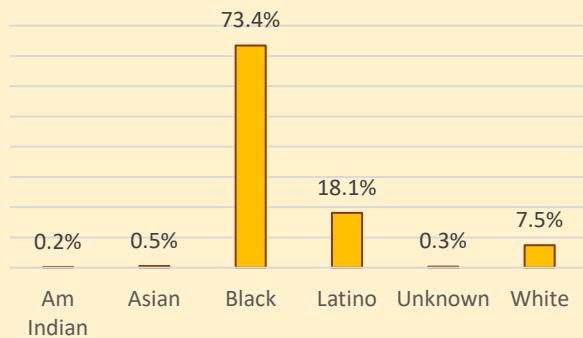

Sheriff's Daily Report

7/26/2023

Under the Custody of the Sheriff	
Total Male and Female	7,413
Jail Population	5,596
Community Corrections	1,817

Jail Population - Behind the Walls

Sheriff's Daily Report

7/26/2023

CCSO Population Demographics

In Confinement

Gender ID Distribution

Race Distribution

Age Distribution

Community Corrections

Gender ID Distribution

Race Distribution

Age Distribution