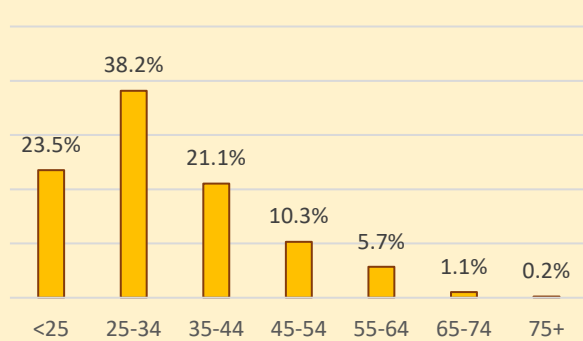

Sheriff's Daily Report

7/26/2023

Under the Custody of the Sheriff	
Total Male and Female	7,413
Jail Population	5,596
Community Corrections	1,817

Jail Population - Behind the Walls

Sheriff's Daily Report

7/26/2023

CCSO Population Demographics

In Confinement

Gender ID Distribution

Race Distribution

Age Distribution

Community Corrections

Gender ID Distribution

Race Distribution

Age Distribution