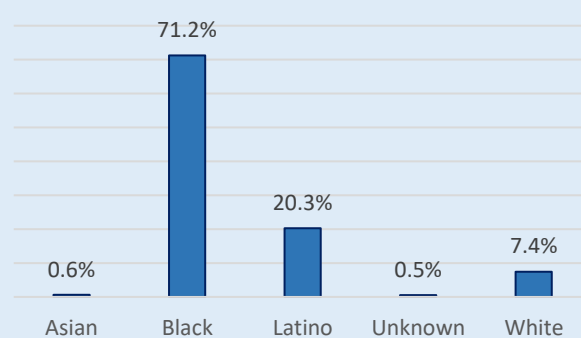

Sheriff's Daily Report

7/26/2023

Under the Custody of the Sheriff	
Total Male and Female	7,413
Jail Population	5,596
Community Corrections	1,817

Jail Population - Behind the Walls

Sheriff's Daily Report

7/26/2023

CCSO Population Demographics

In Confinement

Gender ID Distribution

Race Distribution

Age Distribution

Community Corrections

Gender ID Distribution

Race Distribution

Age Distribution