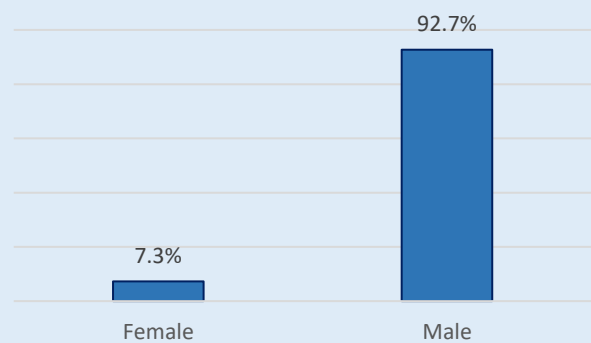

Sheriff's Daily Report

7/25/2023

| Under the Custody of the Sheriff | |
|----------------------------------|-------|
| Total Male and Female | 7,424 |
| Jail Population | 5,613 |
| Community Corrections | 1,811 |

Jail Population - Behind the Walls

Sheriff's Daily Report

7/25/2023

CCSO Population Demographics

In Confinement

Gender ID Distribution

Race Distribution

Age Distribution

Community Corrections

Gender ID Distribution

Race Distribution

Age Distribution