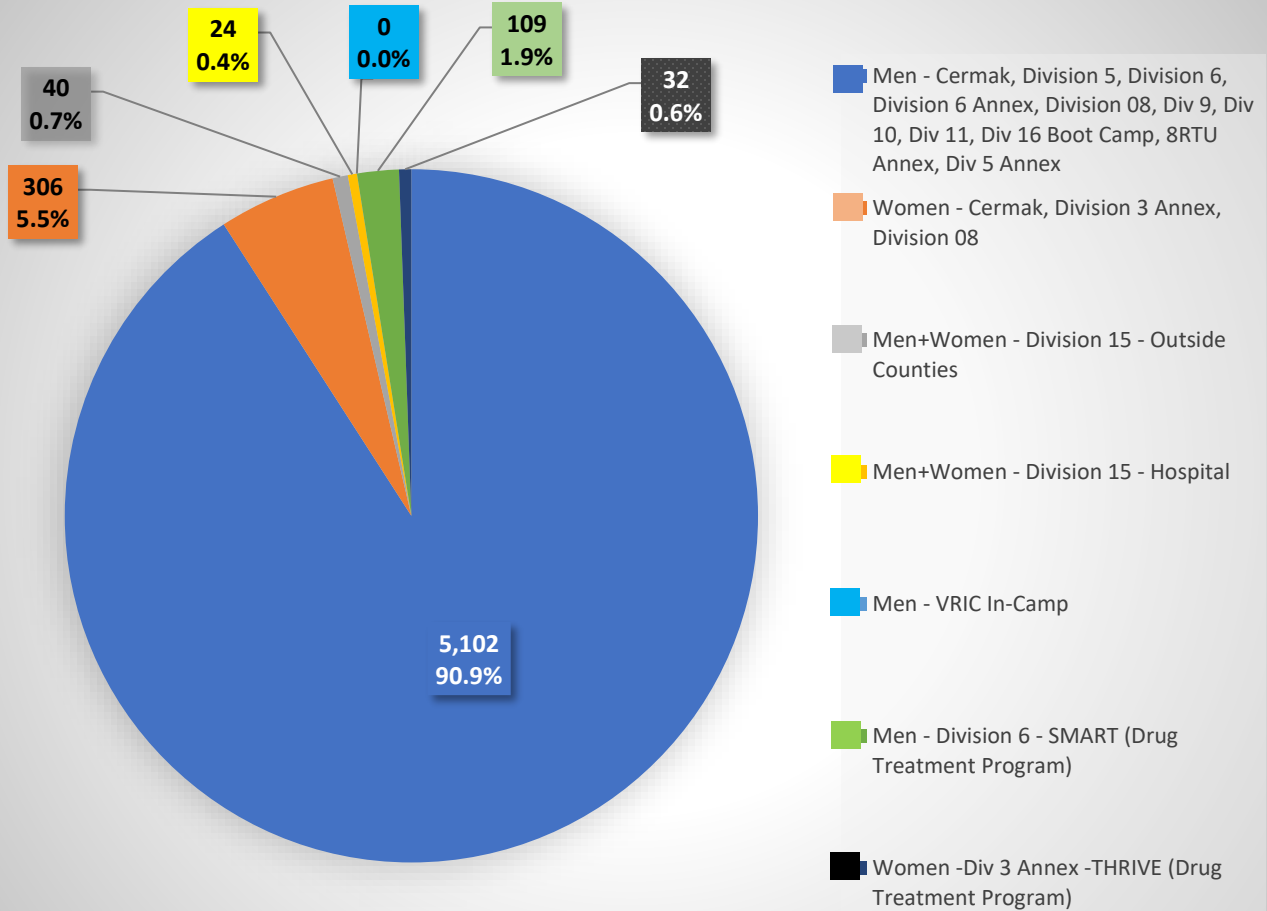

Sheriff's Daily Report

7/25/2023

| Under the Custody of the Sheriff | |
|----------------------------------|-------|
| Total Male and Female | 7,424 |
| Jail Population | 5,613 |
| Community Corrections | 1,811 |

Jail Population - Behind the Walls

Sheriff's Daily Report

7/25/2023

CCSO Population Demographics

In Confinement

Gender ID Distribution

Race Distribution

Age Distribution

Community Corrections

Gender ID Distribution

Race Distribution

Age Distribution