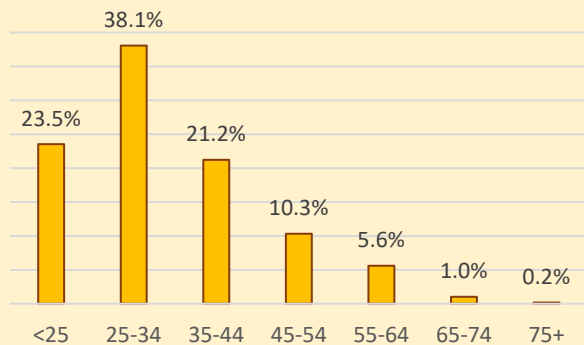

Sheriff's Daily Report

7/25/2023

| Under the Custody of the Sheriff | |
|----------------------------------|-------|
| Total Male and Female | 7,424 |
| Jail Population | 5,613 |
| Community Corrections | 1,811 |

Jail Population - Behind the Walls

Sheriff's Daily Report

7/25/2023

CCSO Population Demographics

In Confinement

Gender ID Distribution

Race Distribution

Age Distribution

Community Corrections

Gender ID Distribution

Race Distribution

Age Distribution