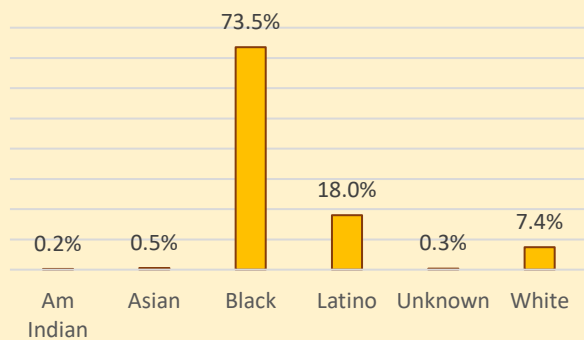

Sheriff's Daily Report

7/25/2023

| Under the Custody of the Sheriff | |
|----------------------------------|-------|
| Total Male and Female | 7,424 |
| Jail Population | 5,613 |
| Community Corrections | 1,811 |

Jail Population - Behind the Walls

Sheriff's Daily Report

7/25/2023

CCSO Population Demographics

In Confinement

Gender ID Distribution

Race Distribution

Age Distribution

Community Corrections

Gender ID Distribution

Race Distribution

Age Distribution