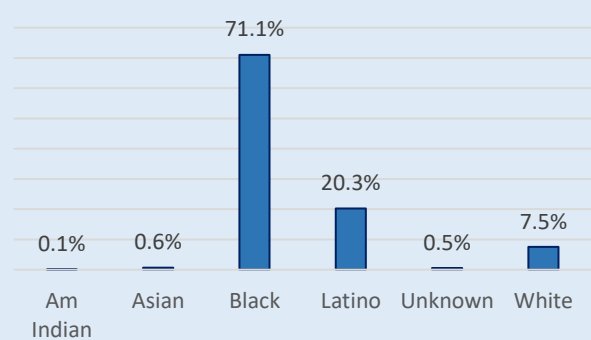

Sheriff's Daily Report

7/25/2023

| Under the Custody of the Sheriff | |
|----------------------------------|-------|
| Total Male and Female | 7,424 |
| Jail Population | 5,613 |
| Community Corrections | 1,811 |

Jail Population - Behind the Walls

Sheriff's Daily Report

7/25/2023

CCSO Population Demographics

In Confinement

Gender ID Distribution

Race Distribution

Age Distribution

Community Corrections

Gender ID Distribution

Race Distribution

Age Distribution