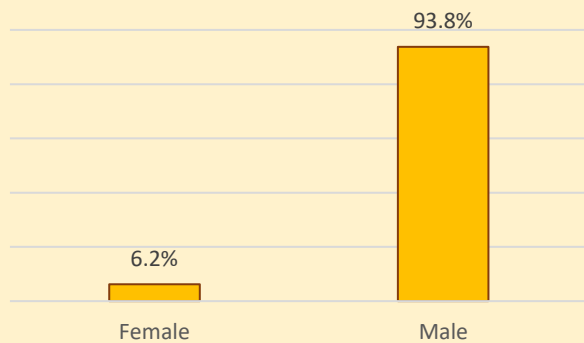

Sheriff's Daily Report

7/25/2023

| Under the Custody of the Sheriff | |
|----------------------------------|-------|
| Total Male and Female | 7,424 |
| Jail Population | 5,613 |
| Community Corrections | 1,811 |

Jail Population - Behind the Walls

Sheriff's Daily Report

7/25/2023

CCSO Population Demographics

In Confinement

Gender ID Distribution

Race Distribution

Age Distribution

Community Corrections

Gender ID Distribution

Race Distribution

Age Distribution