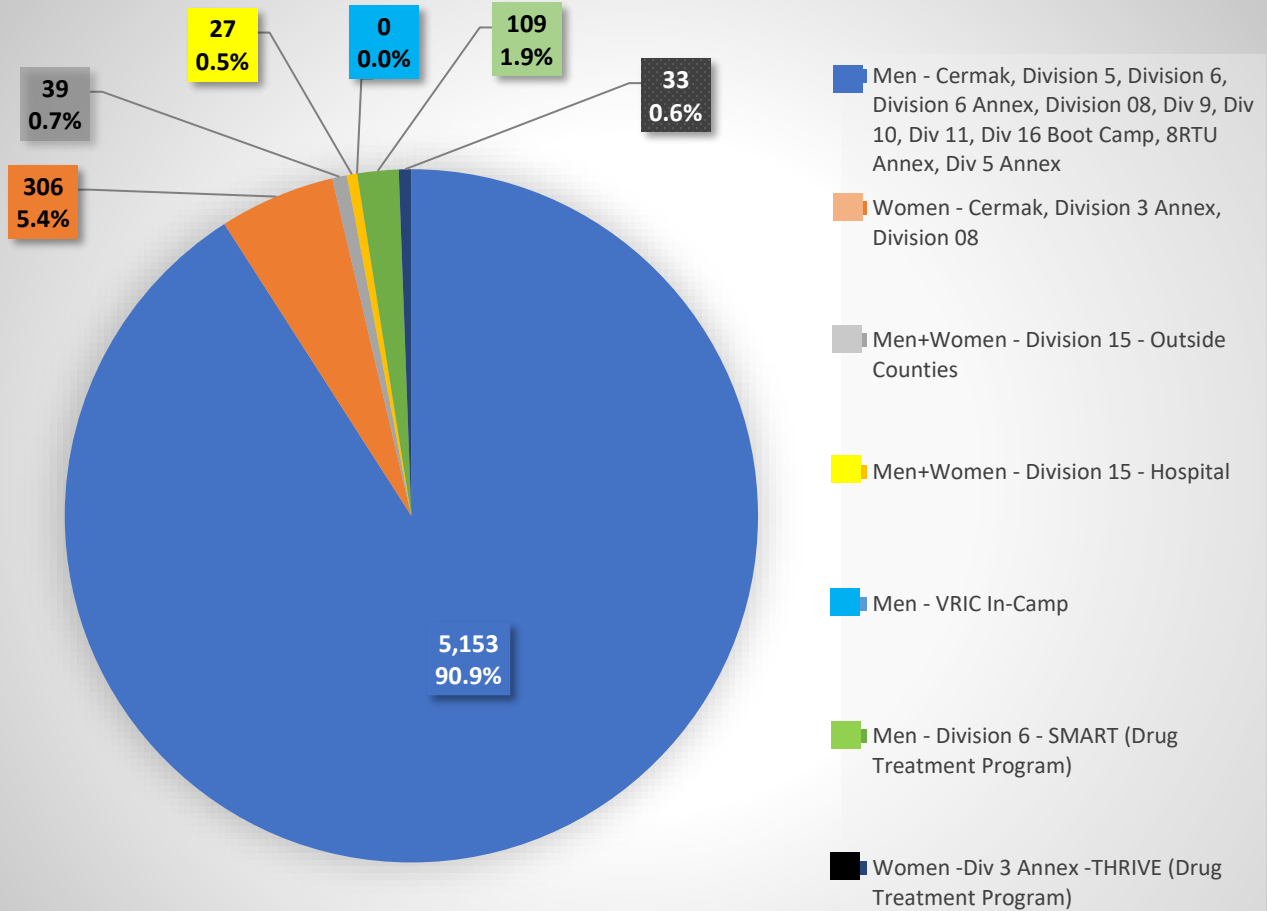

# Sheriff's Daily Report

7/24/2023

Under the Custody of the Sheriff	
Total Male and Female	7,484
Jail Population	5,667
Community Corrections	1,817

## Jail Population - Behind the Walls

### In Confinement

Gender ID Distribution

Race Distribution

Age Distribution