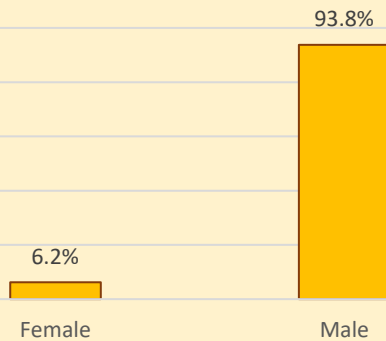

Sheriff's Daily Report

7/24/2023

CCSO Population Demographics

In Confinement

Gender ID Distribution