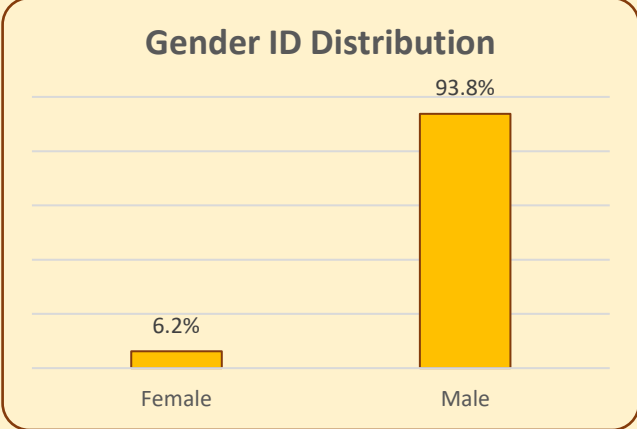

CCSO Population Demographics

In Confinement