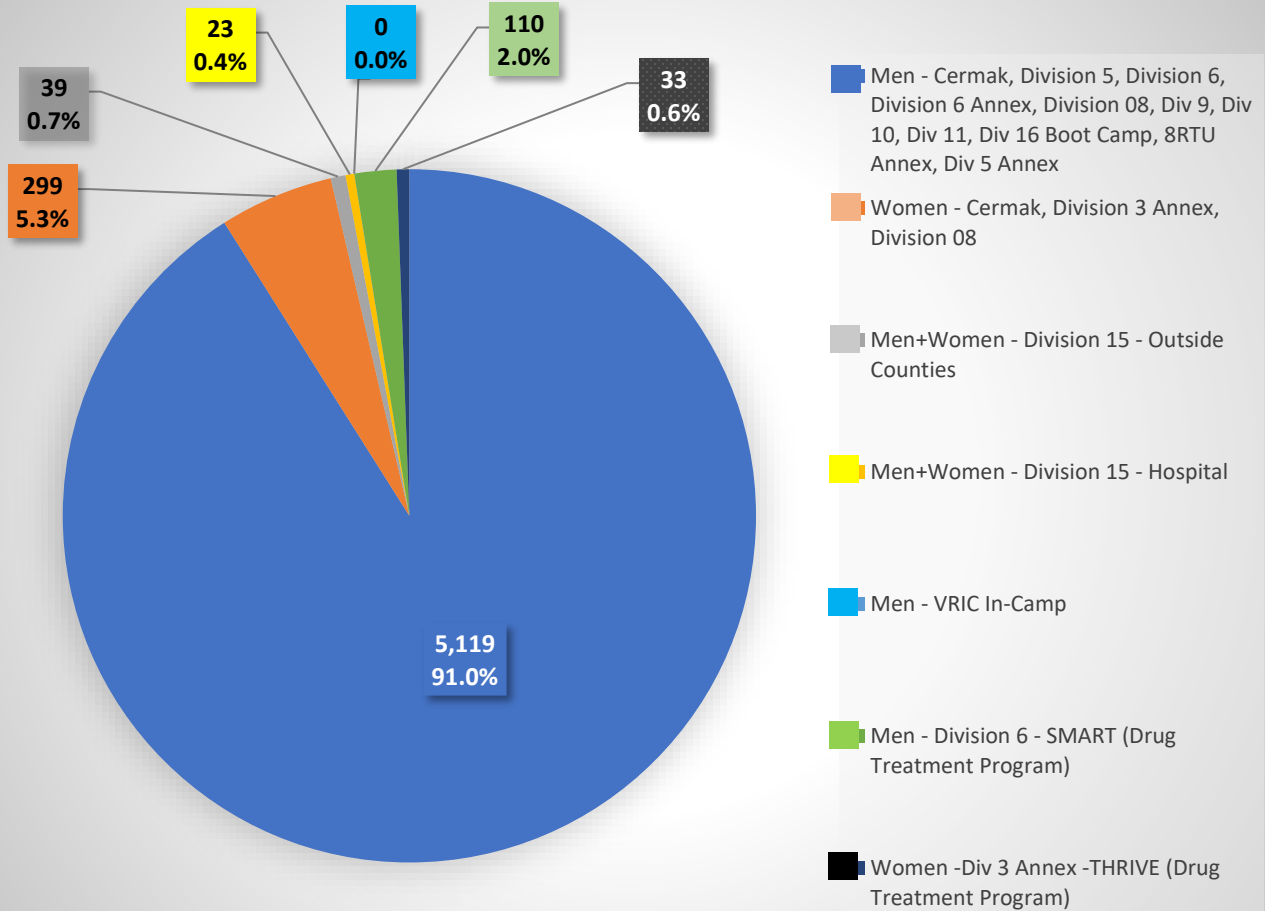

Sheriff's Daily Report

7/23/2023

Under the Custody of the Sheriff	
Total Male and Female	7,417
Jail Population	5,623
Community Corrections	1,794

Jail Population - Behind the Walls

Sheriff's Daily Report

7/23/2023

CCSO Population Demographics

In Confinement

Community Corrections