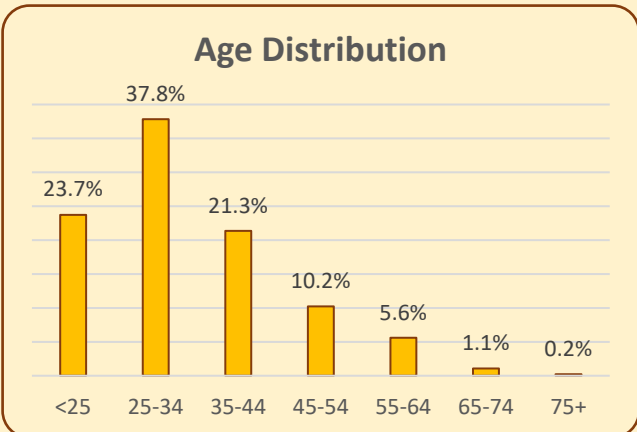

CCSO Population Demographics

In Confinement