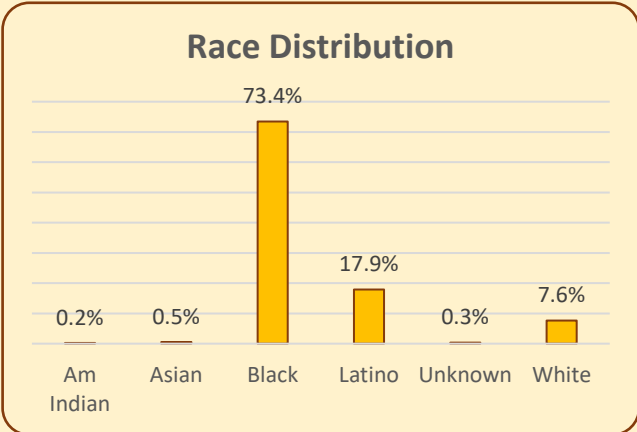

CCSO Population Demographics

In Confinement