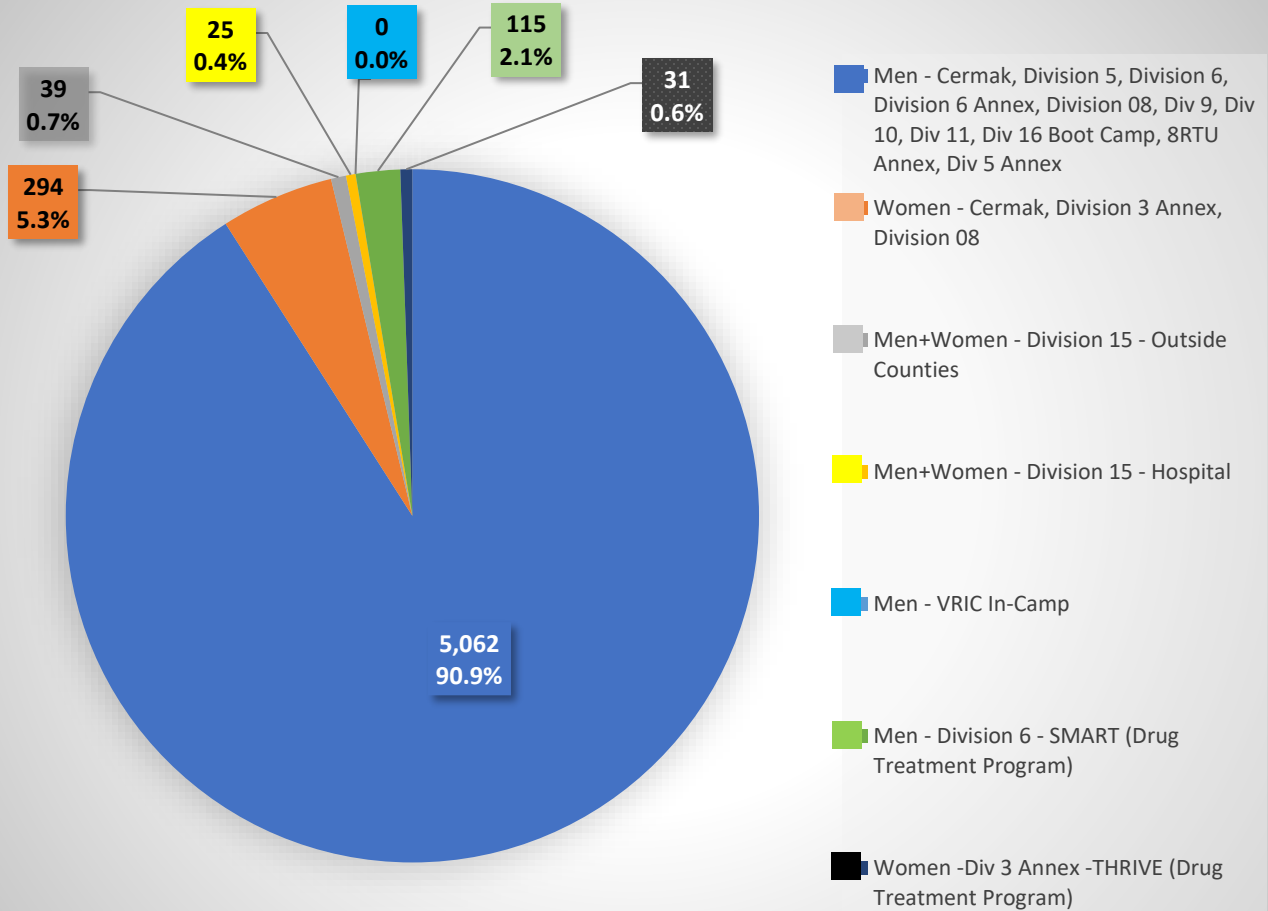

# Sheriff's Daily Report

7/21/2023

Under the Custody of the Sheriff	
<b>Total Male and Female</b>	<b>7,356</b>
Jail Population	5,566
Community Corrections	1,790

## Jail Population - Behind the Walls

### In Confinement

Gender ID Distribution

Race Distribution

Age Distribution