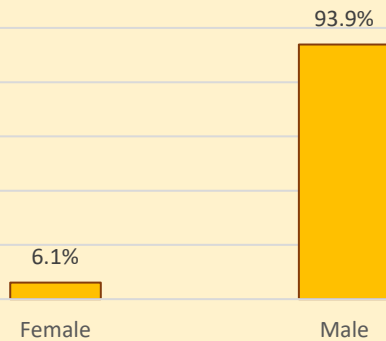

Sheriff's Daily Report

7/21/2023

CCSO Population Demographics

In Confinement

Gender ID Distribution