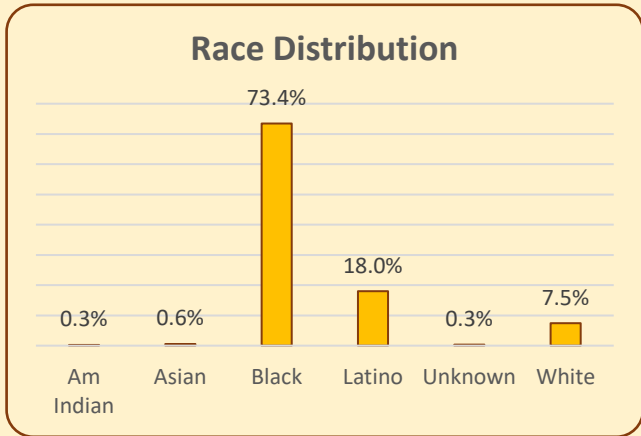

Sheriff's Daily Report

7/20/2023

CCSO Population Demographics

In Confinement