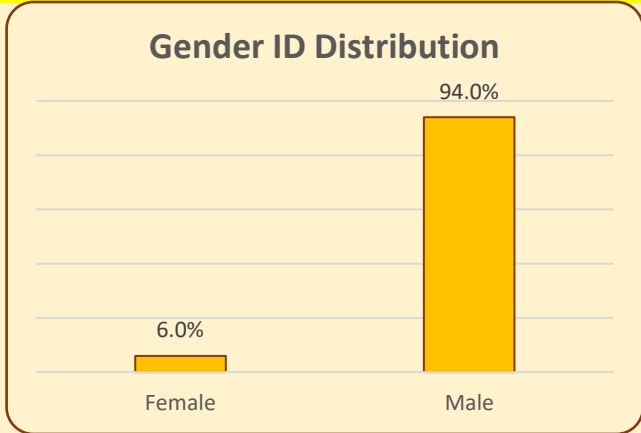

Sheriff's Daily Report

7/20/2023

CCSO Population Demographics

In Confinement