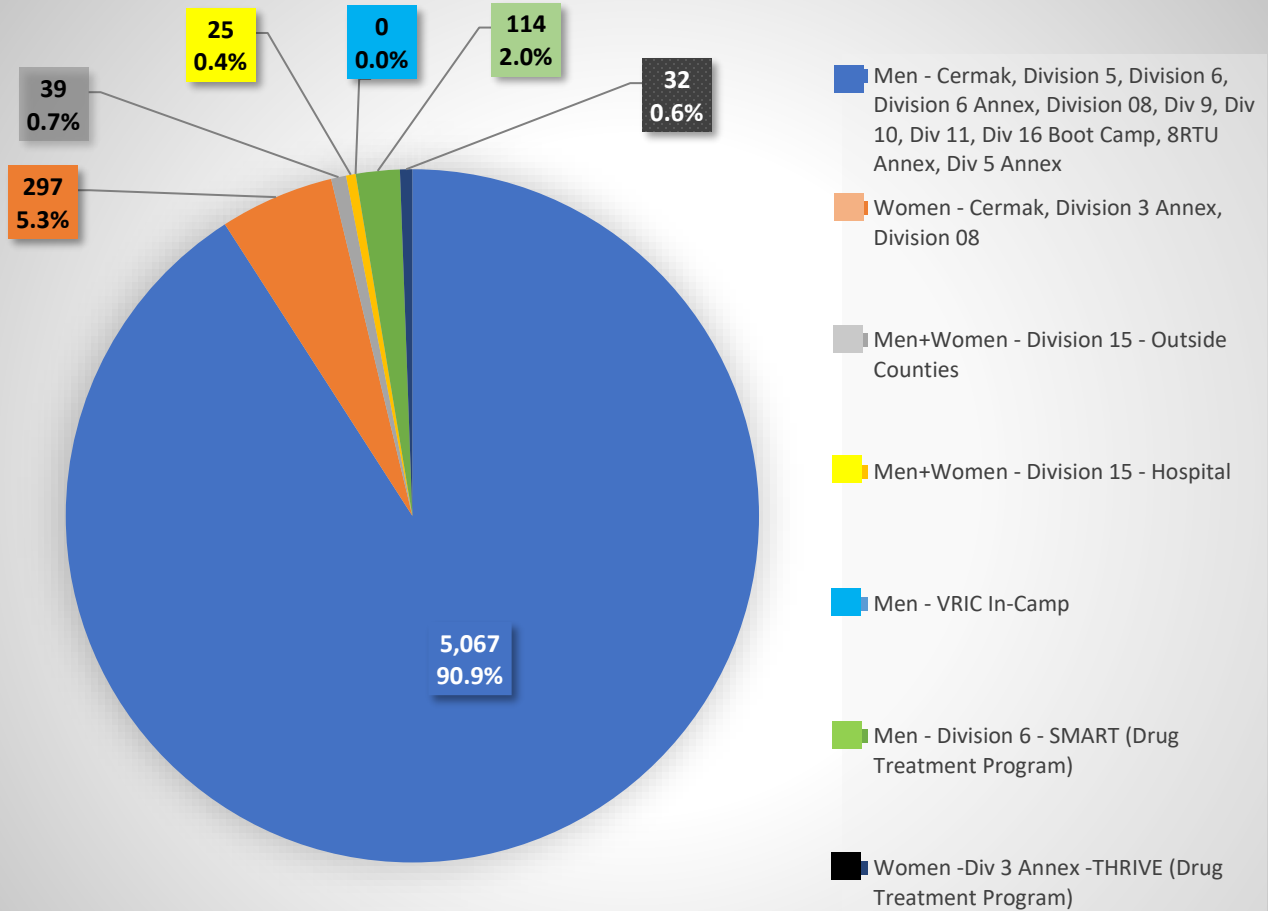

# Sheriff's Daily Report

7/20/2023

Under the Custody of the Sheriff	
<b>Total Male and Female</b>	<b>7,365</b>
Jail Population	5,574
Community Corrections	1,791

## Jail Population - Behind the Walls