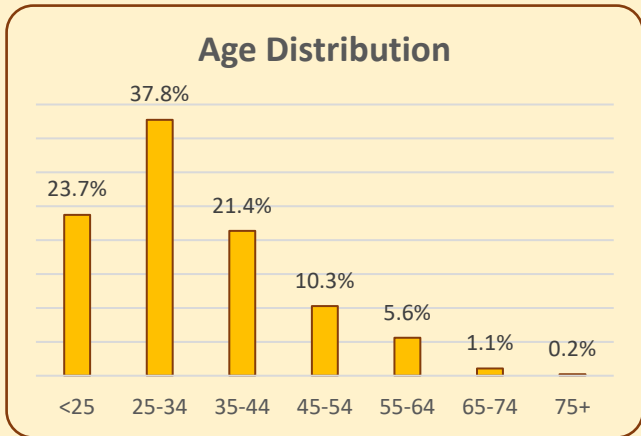

Sheriff's Daily Report

7/20/2023

CCSO Population Demographics

In Confinement