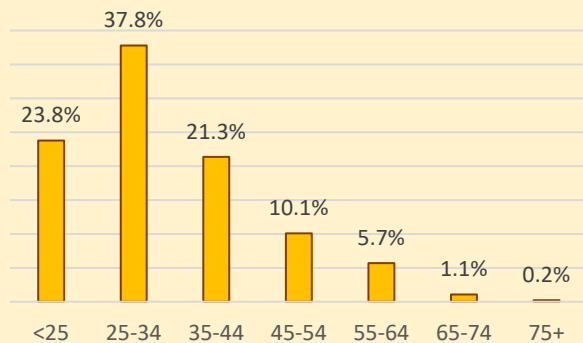

Sheriff's Daily Report

7/19/2023

Under the Custody of the Sheriff	
Total Male and Female	7,387
Jail Population	5,598
Community Corrections	1,789

Jail Population - Behind the Walls

Sheriff's Daily Report

7/19/2023

CCSO Population Demographics

In Confinement

Gender ID Distribution

Race Distribution

Age Distribution

Community Corrections

Gender ID Distribution

Race Distribution

Age Distribution