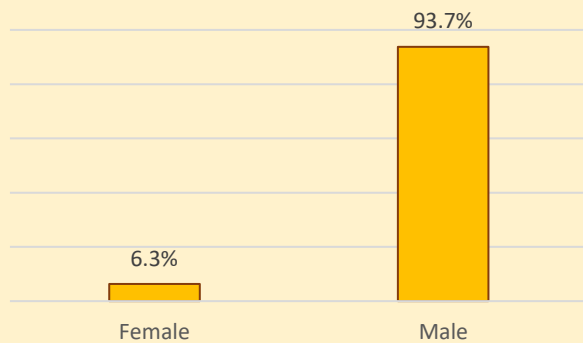

Sheriff's Daily Report

7/19/2023

Under the Custody of the Sheriff	
Total Male and Female	7,387
Jail Population	5,598
Community Corrections	1,789

Jail Population - Behind the Walls

Sheriff's Daily Report

7/19/2023

CCSO Population Demographics

In Confinement

Gender ID Distribution

Race Distribution

Age Distribution

Community Corrections

Gender ID Distribution

Race Distribution

Age Distribution