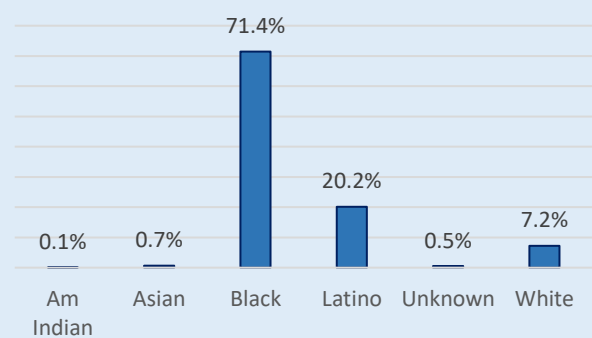

Sheriff's Daily Report

7/19/2023

Under the Custody of the Sheriff	
Total Male and Female	7,387
Jail Population	5,598
Community Corrections	1,789

Jail Population - Behind the Walls

Sheriff's Daily Report

7/19/2023

CCSO Population Demographics

In Confinement

Gender ID Distribution

Race Distribution

Age Distribution

Community Corrections

Gender ID Distribution

Race Distribution

Age Distribution