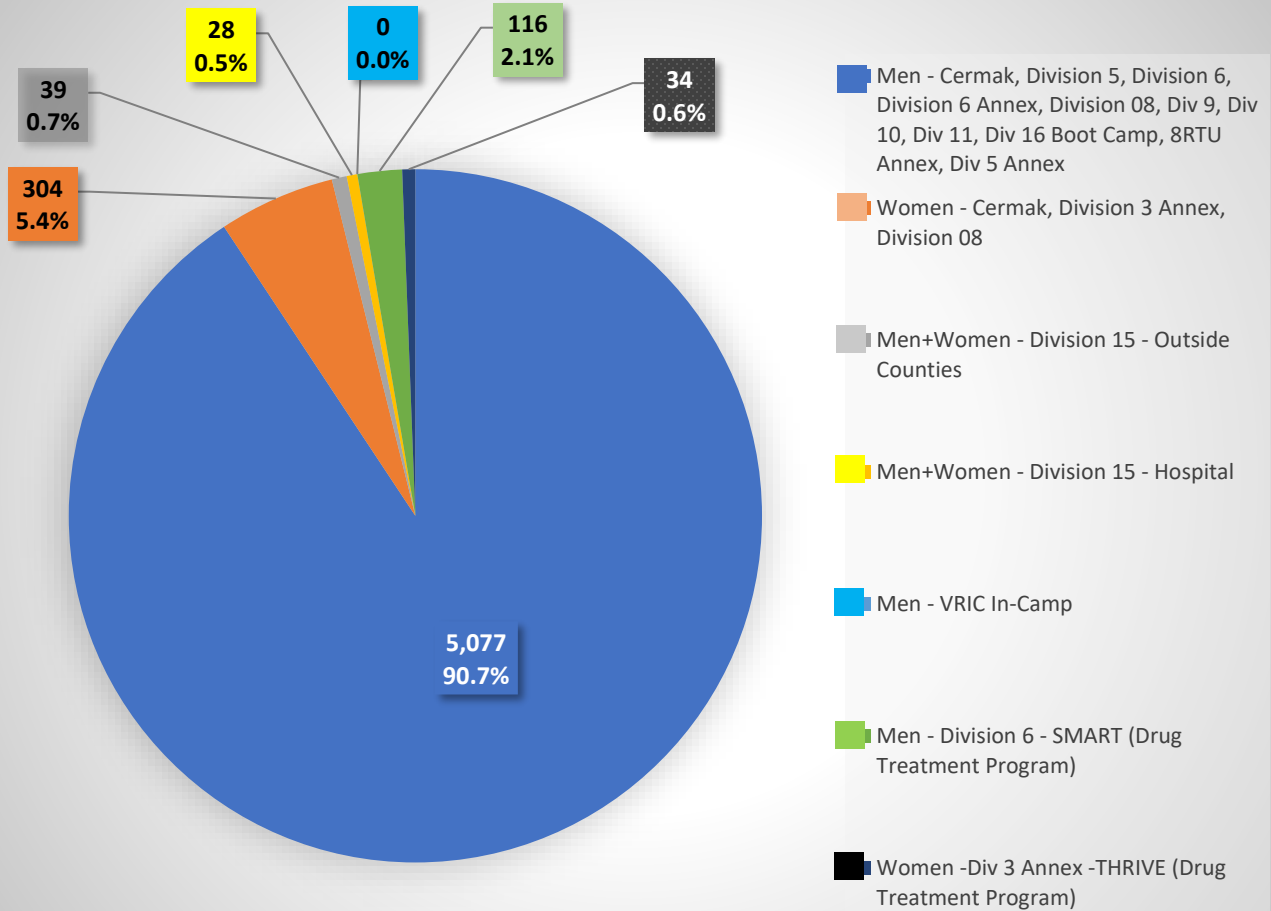

Sheriff's Daily Report

7/19/2023

Under the Custody of the Sheriff	
Total Male and Female	7,387
Jail Population	5,598
Community Corrections	1,789

Jail Population - Behind the Walls

Sheriff's Daily Report

7/19/2023

CCSO Population Demographics

In Confinement

Gender ID Distribution

Race Distribution

Age Distribution

Community Corrections

Gender ID Distribution

Race Distribution

Age Distribution