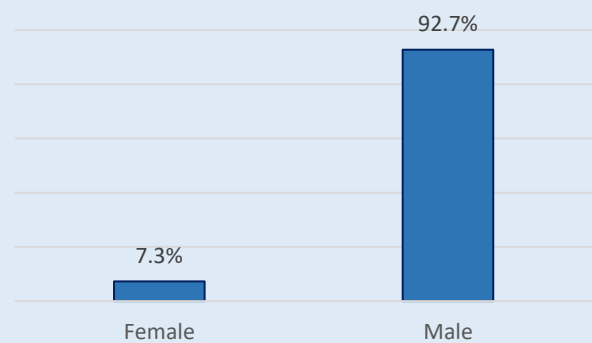

Sheriff's Daily Report

7/19/2023

Under the Custody of the Sheriff	
Total Male and Female	7,387
Jail Population	5,598
Community Corrections	1,789

Jail Population - Behind the Walls

Sheriff's Daily Report

7/19/2023

CCSO Population Demographics

In Confinement

Gender ID Distribution

Race Distribution

Age Distribution

Community Corrections

Gender ID Distribution

Race Distribution

Age Distribution