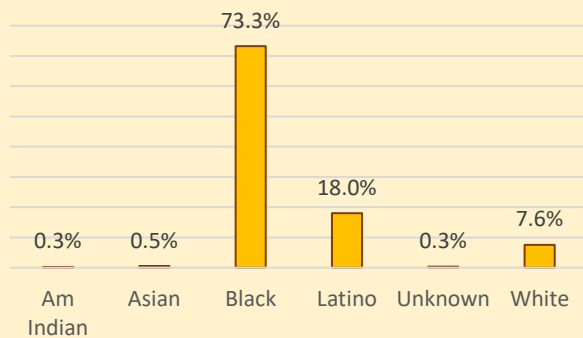

Sheriff's Daily Report

7/19/2023

Under the Custody of the Sheriff	
Total Male and Female	7,387
Jail Population	5,598
Community Corrections	1,789

Jail Population - Behind the Walls

Sheriff's Daily Report

7/19/2023

CCSO Population Demographics

In Confinement

Gender ID Distribution

Race Distribution

Age Distribution

Community Corrections

Gender ID Distribution

Race Distribution

Age Distribution