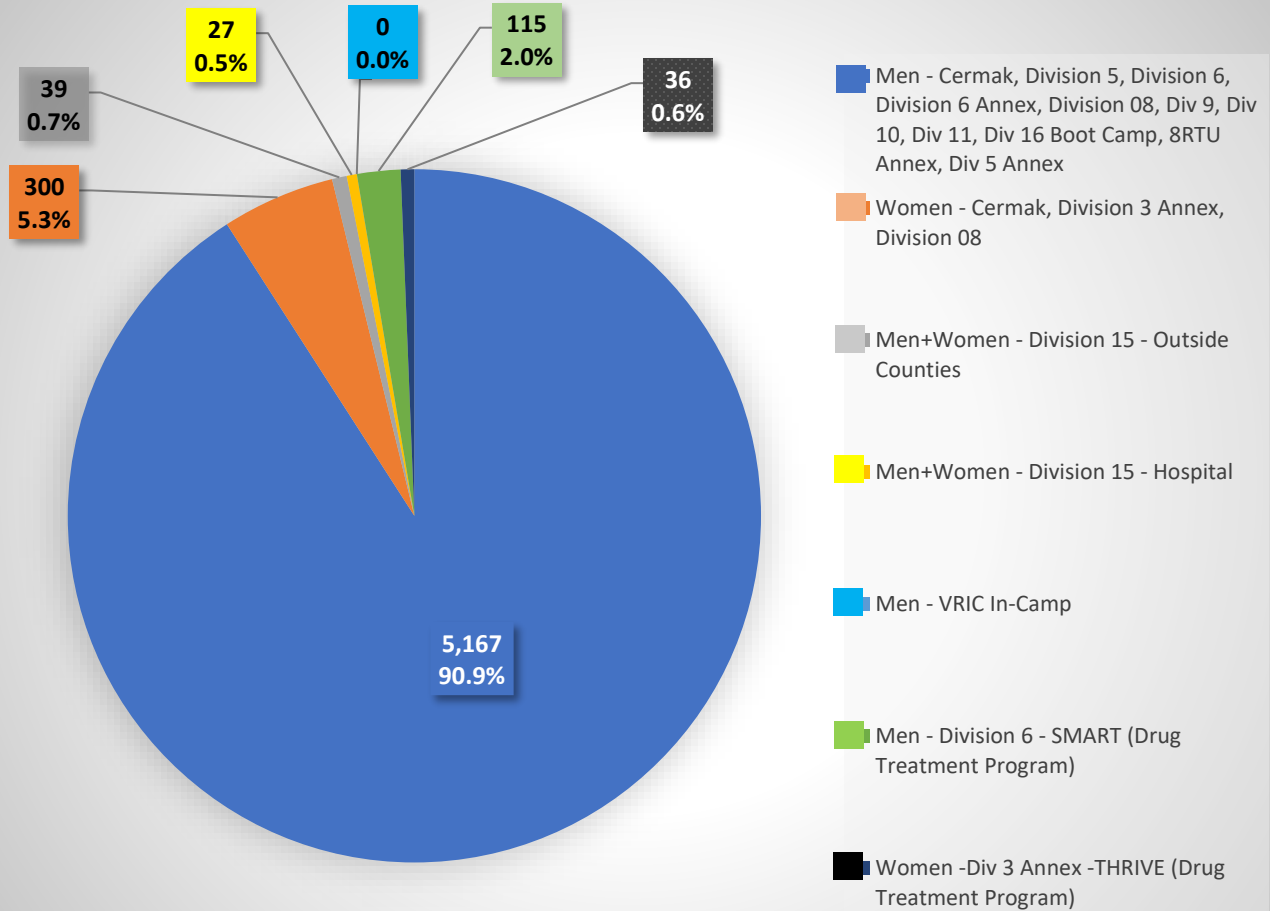

Sheriff's Daily Report

7/18/2023

Under the Custody of the Sheriff	
Total Male and Female	7,487
Jail Population	5,684
Community Corrections	1,803

Jail Population - Behind the Walls

Sheriff's Daily Report

7/18/2023

CCSO Population Demographics