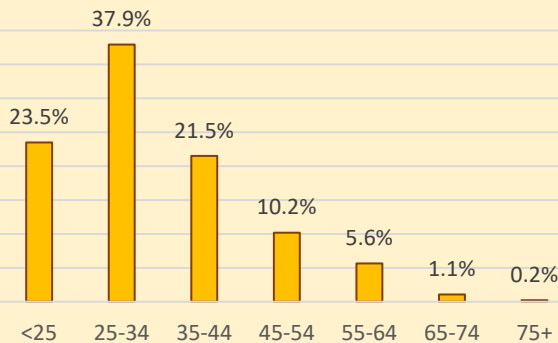

Sheriff's Daily Report

7/17/2023

Under the Custody of the Sheriff	
Total Male and Female	7,496
Jail Population	5,690
Community Corrections	1,806

Jail Population - Behind the Walls

Sheriff's Daily Report

7/17/2023

CCSO Population Demographics

In Confinement

Gender ID Distribution

Race Distribution

Age Distribution

Community Corrections

Gender ID Distribution

Race Distribution

Age Distribution