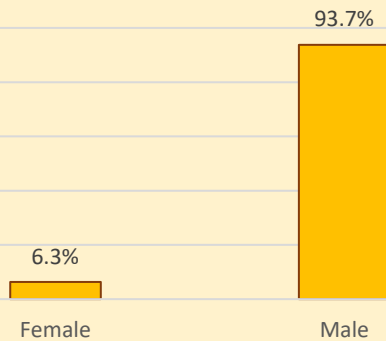

Sheriff's Daily Report

7/17/2023

Under the Custody of the Sheriff	
Total Male and Female	7,496
Jail Population	5,690
Community Corrections	1,806

Jail Population - Behind the Walls

Sheriff's Daily Report

7/17/2023

CCSO Population Demographics

In Confinement

Gender ID Distribution

Race Distribution

Age Distribution

Community Corrections

Gender ID Distribution

Race Distribution

Age Distribution