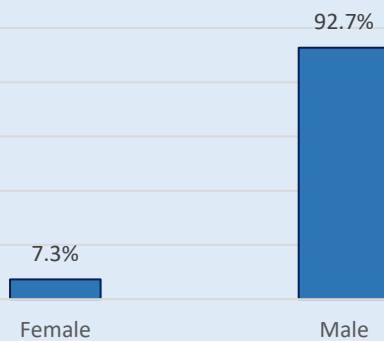

Sheriff's Daily Report

7/17/2023

Under the Custody of the Sheriff	
Total Male and Female	7,496
Jail Population	5,690
Community Corrections	1,806

Jail Population - Behind the Walls

Sheriff's Daily Report

7/17/2023

CCSO Population Demographics

In Confinement

Gender ID Distribution

Race Distribution

Age Distribution

Community Corrections

Gender ID Distribution

Race Distribution

Age Distribution