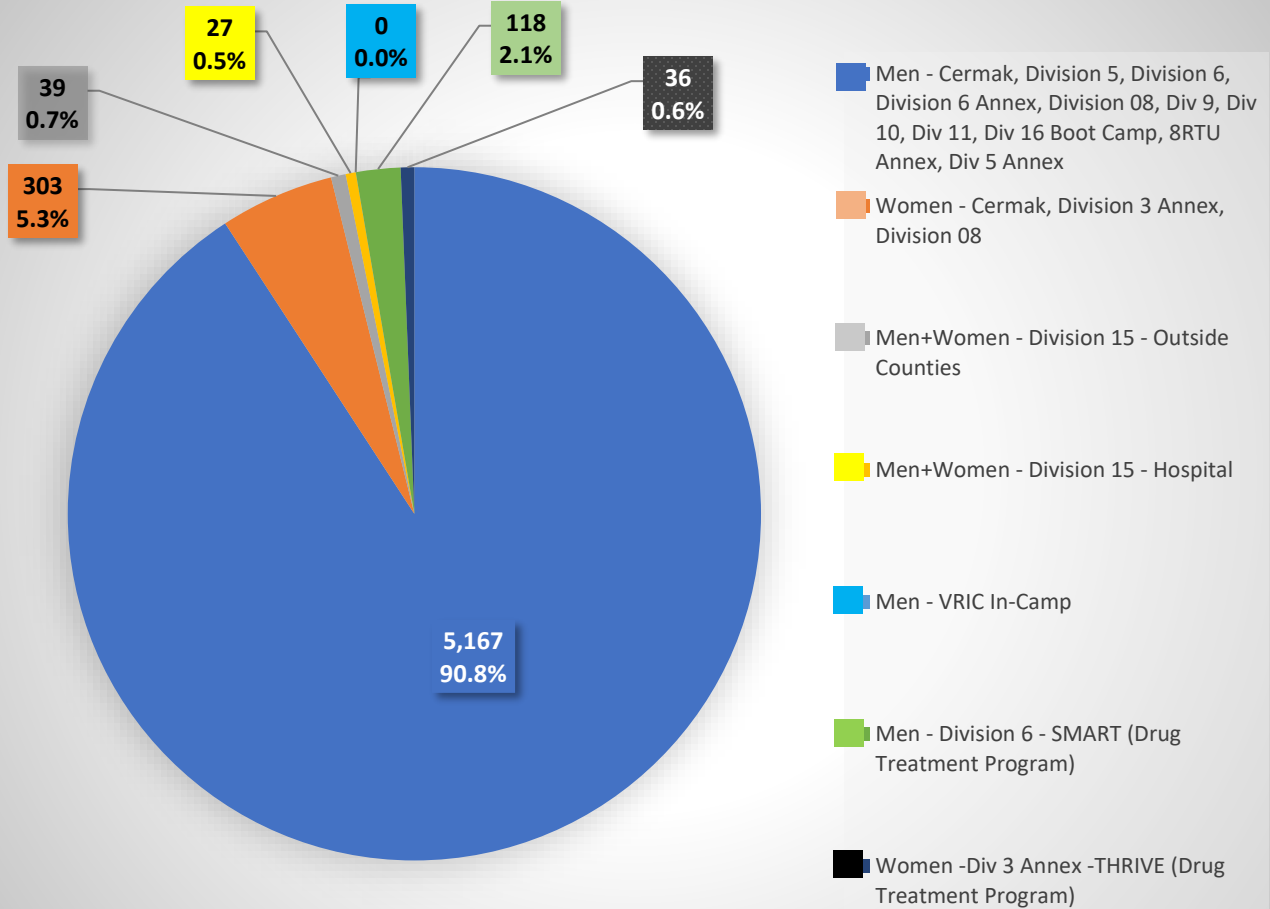

Sheriff's Daily Report

7/17/2023

Under the Custody of the Sheriff	
Total Male and Female	7,496
Jail Population	5,690
Community Corrections	1,806

Jail Population - Behind the Walls

Sheriff's Daily Report

7/17/2023

CCSO Population Demographics

In Confinement

Gender ID Distribution

Race Distribution

Age Distribution

Community Corrections

Gender ID Distribution

Race Distribution

Age Distribution