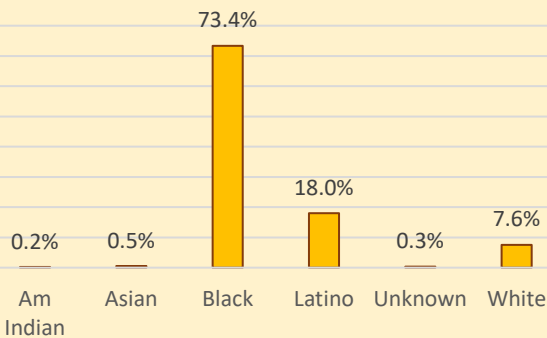

Sheriff's Daily Report

7/17/2023

Under the Custody of the Sheriff	
Total Male and Female	7,496
Jail Population	5,690
Community Corrections	1,806

Jail Population - Behind the Walls

Sheriff's Daily Report

7/17/2023

CCSO Population Demographics

In Confinement

Gender ID Distribution

Race Distribution

Age Distribution

Community Corrections

Gender ID Distribution

Race Distribution

Age Distribution