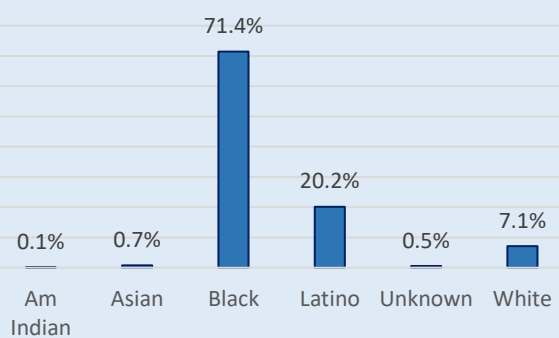

Sheriff's Daily Report

7/17/2023

Under the Custody of the Sheriff	
Total Male and Female	7,496
Jail Population	5,690
Community Corrections	1,806

Jail Population - Behind the Walls

Sheriff's Daily Report

7/17/2023

CCSO Population Demographics

In Confinement

Gender ID Distribution

Race Distribution

Age Distribution

Community Corrections

Gender ID Distribution

Race Distribution

Age Distribution