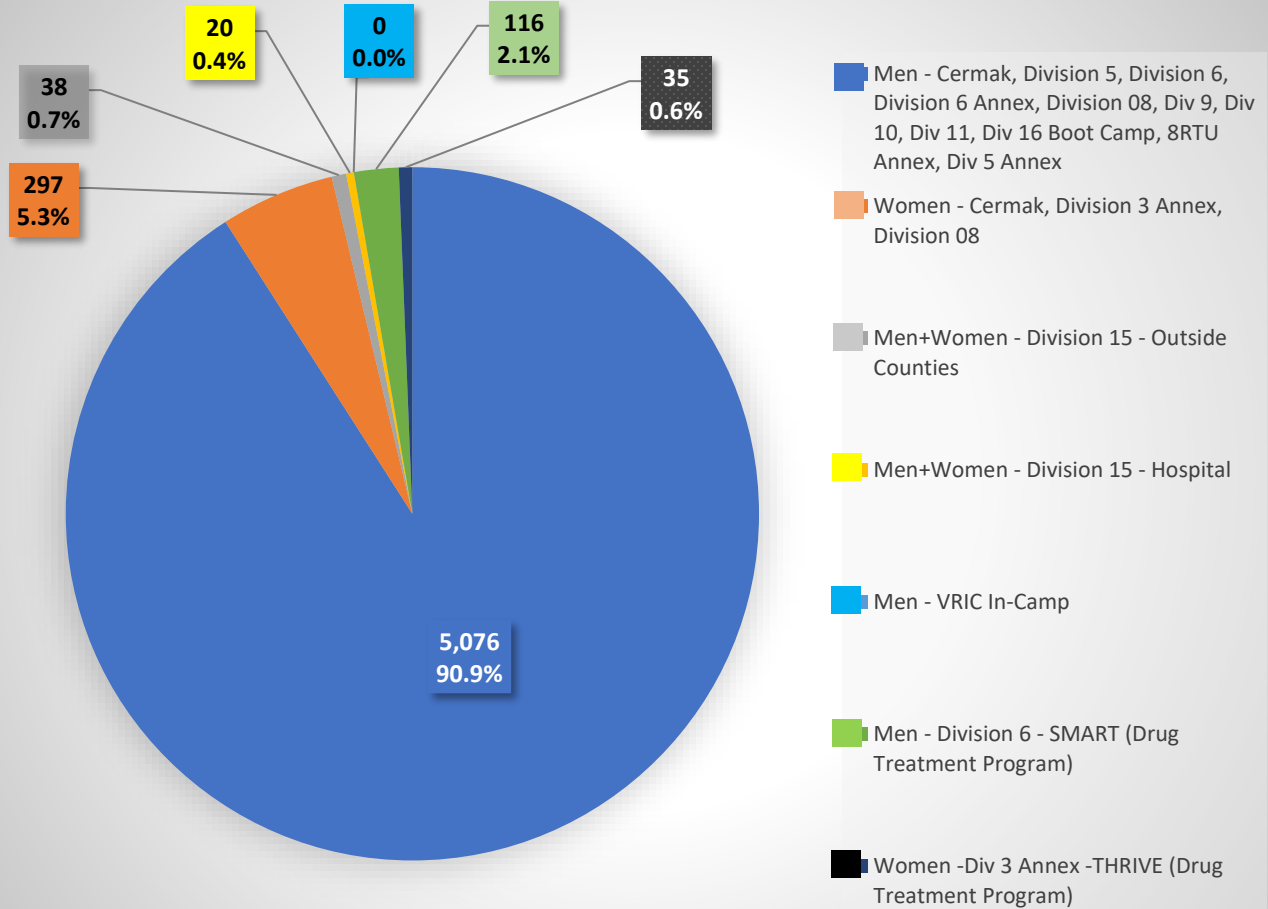

# Sheriff's Daily Report

## 7/15/2023

Under the Custody of the Sheriff	
<b>Total Male and Female</b>	<b>7,372</b>
Jail Population	5,582
Community Corrections	1,790

### Jail Population - Behind the Walls

# Sheriff's Daily Report

7/15/2023