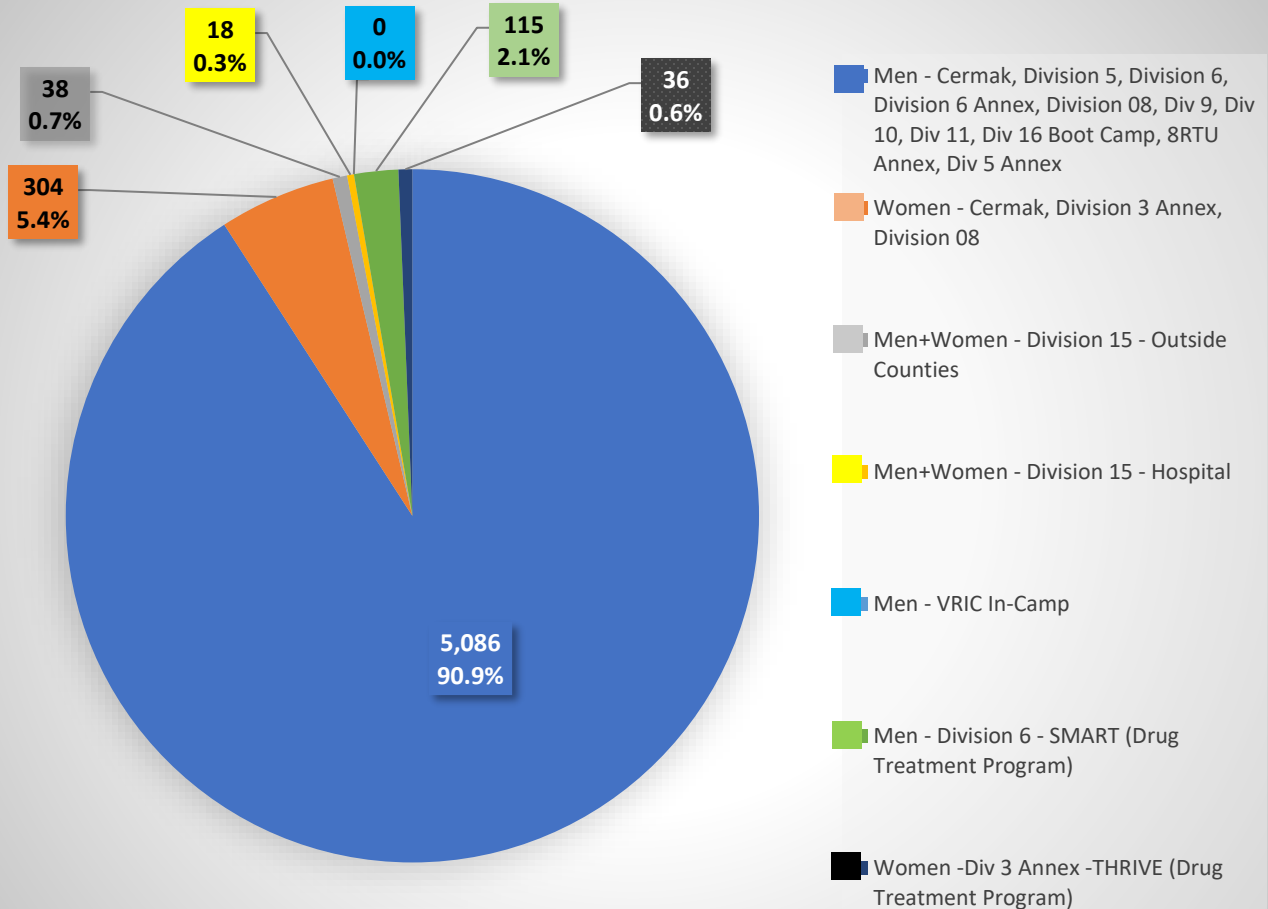

Sheriff's Daily Report

7/14/2023

Under the Custody of the Sheriff	
Total Male and Female	7,382
Jail Population	5,597
Community Corrections	1,785

Jail Population - Behind the Walls

Sheriff's Daily Report

7/14/2023

CCSO Population Demographics