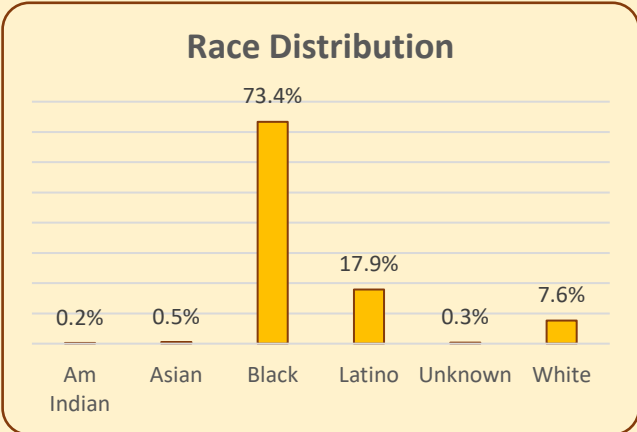

Sheriff's Daily Report

7/13/2023

CCSO Population Demographics

In Confinement