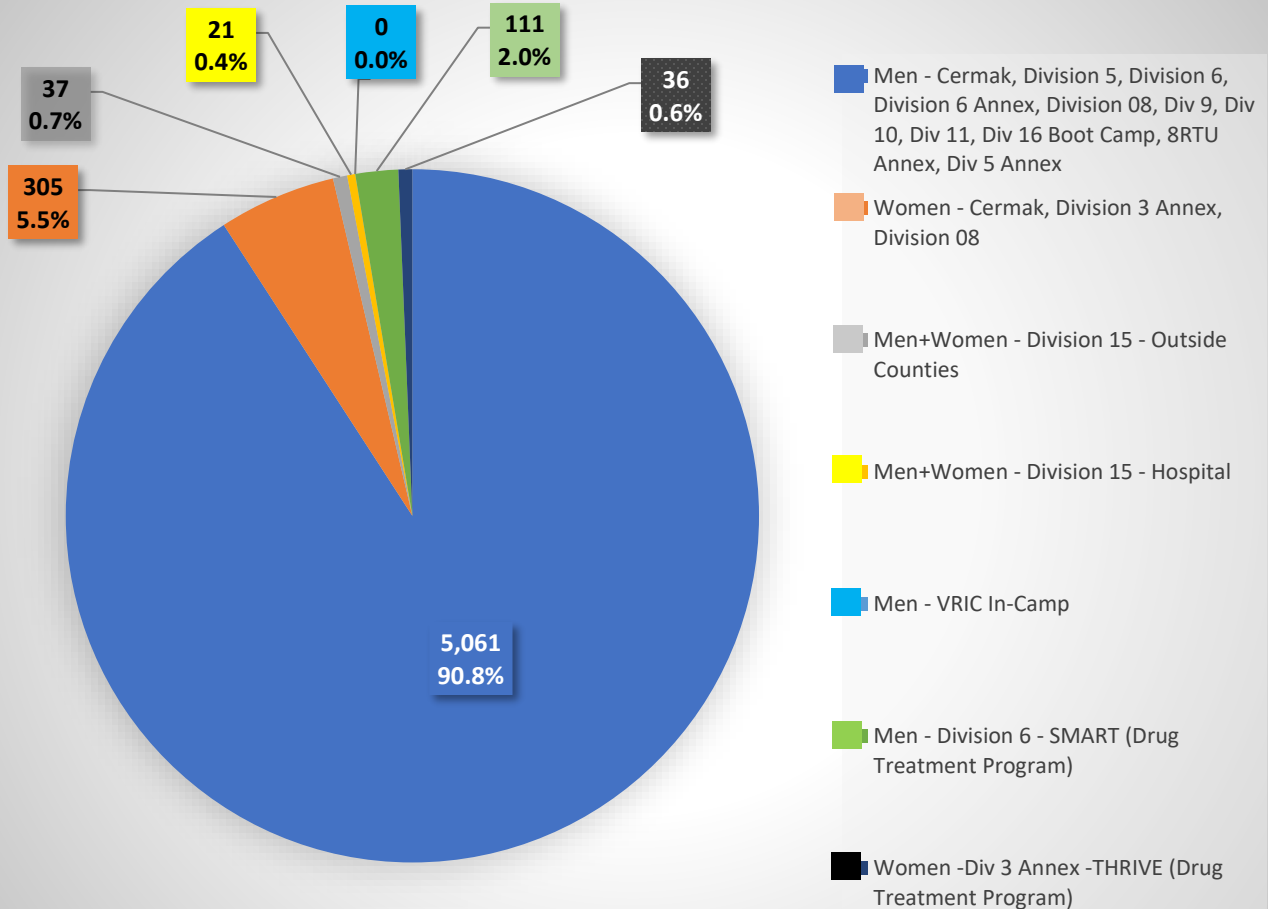

Sheriff's Daily Report

7/13/2023

Under the Custody of the Sheriff	
Total Male and Female	7,357
Jail Population	5,571
Community Corrections	1,786

Jail Population - Behind the Walls

Sheriff's Daily Report

7/13/2023

CCSO Population Demographics

In Confinement

Community Corrections