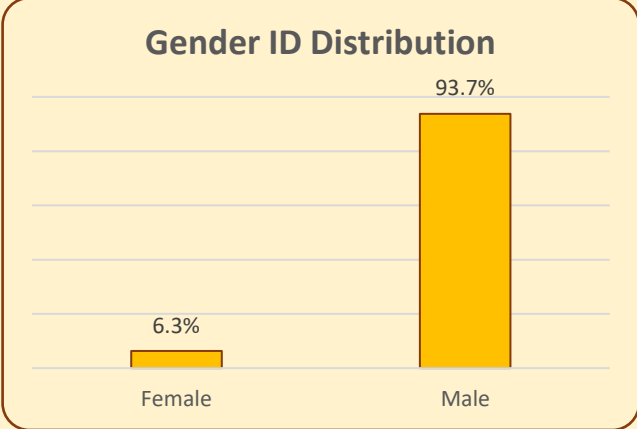

Sheriff's Daily Report

7/13/2023

CCSO Population Demographics

In Confinement