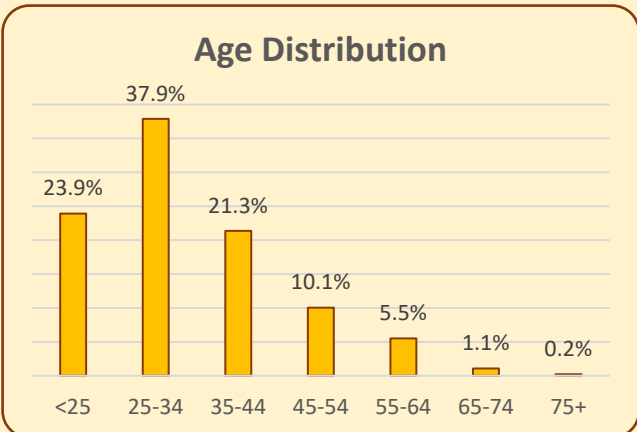

Sheriff's Daily Report

7/13/2023

CCSO Population Demographics

In Confinement