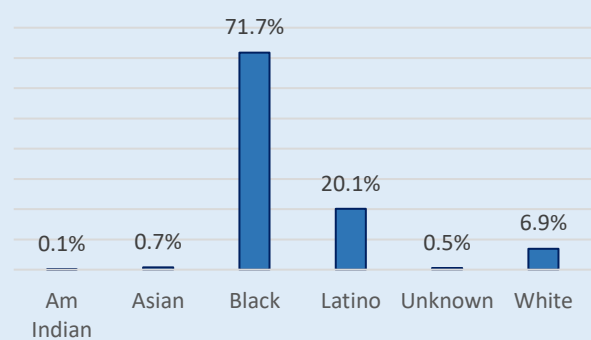

Sheriff's Daily Report

7/12/2023

Under the Custody of the Sheriff	
Total Male and Female	7,399
Jail Population	5,615
Community Corrections	1,784

Jail Population - Behind the Walls

Sheriff's Daily Report

7/12/2023

CCSO Population Demographics

In Confinement

Gender ID Distribution

Race Distribution

Age Distribution

Community Corrections

Gender ID Distribution

Race Distribution

Age Distribution