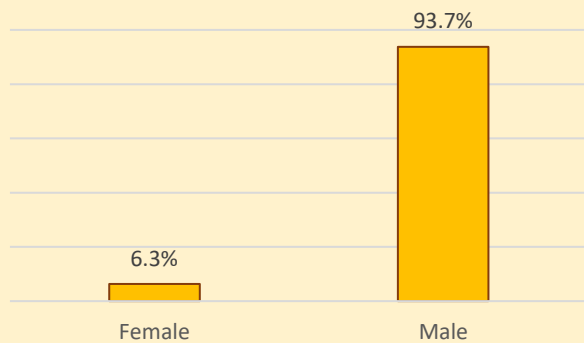

Sheriff's Daily Report

7/12/2023

Under the Custody of the Sheriff	
Total Male and Female	7,399
Jail Population	5,615
Community Corrections	1,784

Jail Population - Behind the Walls

Sheriff's Daily Report

7/12/2023

CCSO Population Demographics

In Confinement

Gender ID Distribution

Race Distribution

Age Distribution

Community Corrections

Gender ID Distribution

Race Distribution

Age Distribution