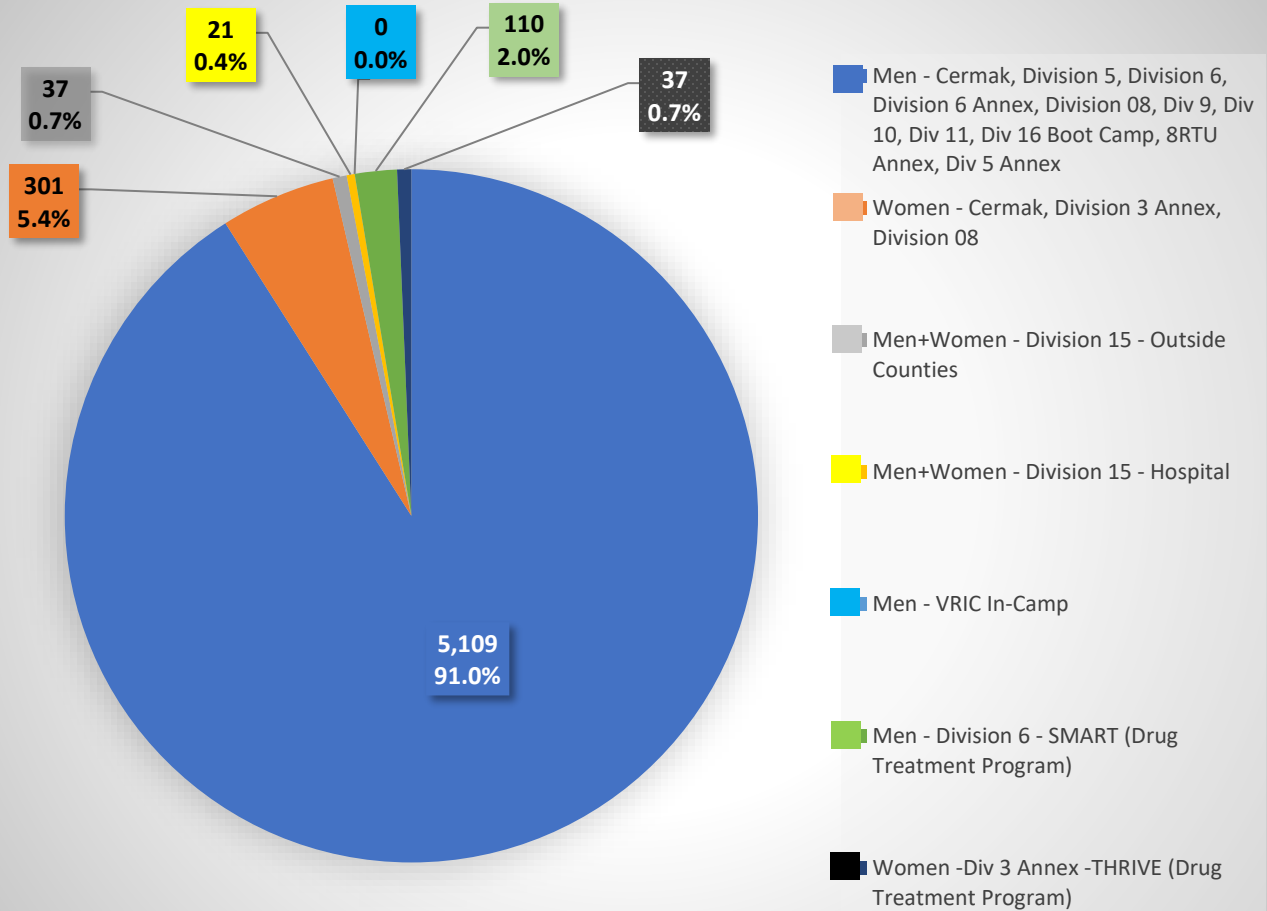

Sheriff's Daily Report

7/12/2023

Under the Custody of the Sheriff	
Total Male and Female	7,399
Jail Population	5,615
Community Corrections	1,784

Jail Population - Behind the Walls

Sheriff's Daily Report

7/12/2023

CCSO Population Demographics

In Confinement

Gender ID Distribution

Race Distribution

Age Distribution

Community Corrections

Gender ID Distribution

Race Distribution

Age Distribution