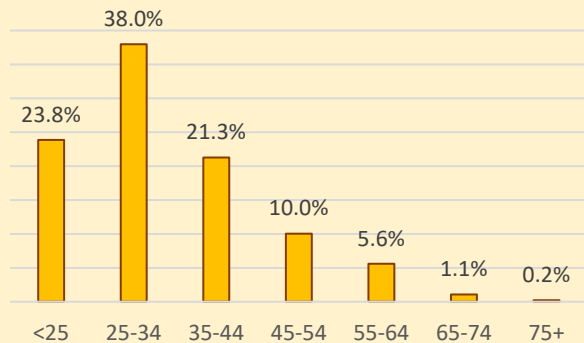

Sheriff's Daily Report

7/12/2023

Under the Custody of the Sheriff	
Total Male and Female	7,399
Jail Population	5,615
Community Corrections	1,784

Jail Population - Behind the Walls

Sheriff's Daily Report

7/12/2023

CCSO Population Demographics

In Confinement

Gender ID Distribution

Race Distribution

Age Distribution

Community Corrections

Gender ID Distribution

Race Distribution

Age Distribution