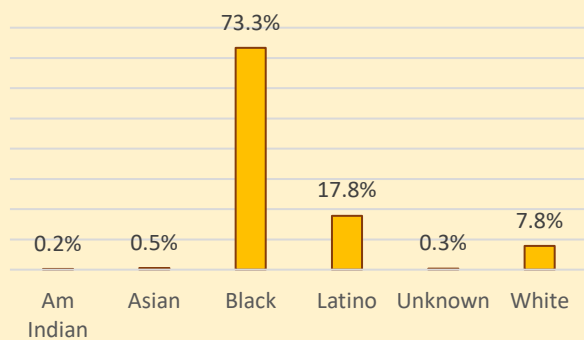

Sheriff's Daily Report

7/12/2023

Under the Custody of the Sheriff	
Total Male and Female	7,399
Jail Population	5,615
Community Corrections	1,784

Jail Population - Behind the Walls

Sheriff's Daily Report

7/12/2023

CCSO Population Demographics

In Confinement

Gender ID Distribution

Race Distribution

Age Distribution

Community Corrections

Gender ID Distribution

Race Distribution

Age Distribution