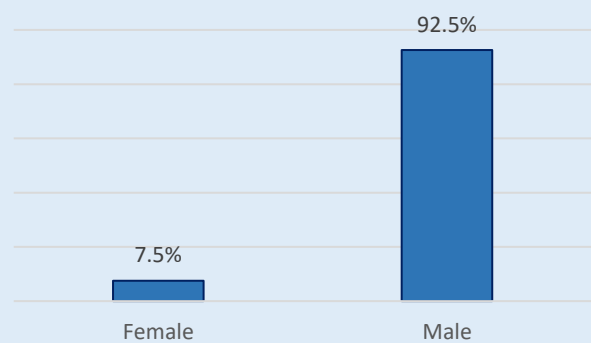

Sheriff's Daily Report

7/12/2023

Under the Custody of the Sheriff	
Total Male and Female	7,399
Jail Population	5,615
Community Corrections	1,784

Jail Population - Behind the Walls

Sheriff's Daily Report

7/12/2023

CCSO Population Demographics

In Confinement

Gender ID Distribution

Race Distribution

Age Distribution

Community Corrections

Gender ID Distribution

Race Distribution

Age Distribution