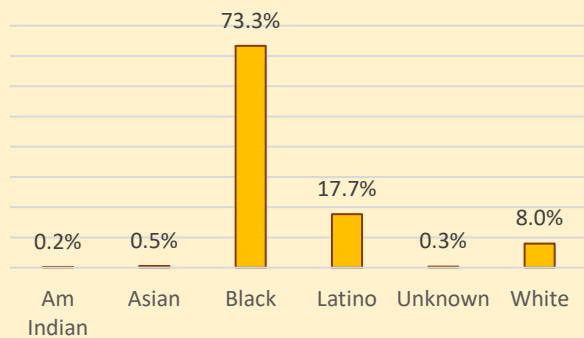

Sheriff's Daily Report

7/10/2023

Under the Custody of the Sheriff	
Total Male and Female	7,474
Jail Population	5,671
Community Corrections	1,803

Jail Population - Behind the Walls

Sheriff's Daily Report

7/10/2023

CCSO Population Demographics

In Confinement

Gender ID Distribution

Race Distribution

Age Distribution

Community Corrections

Gender ID Distribution

Race Distribution

Age Distribution