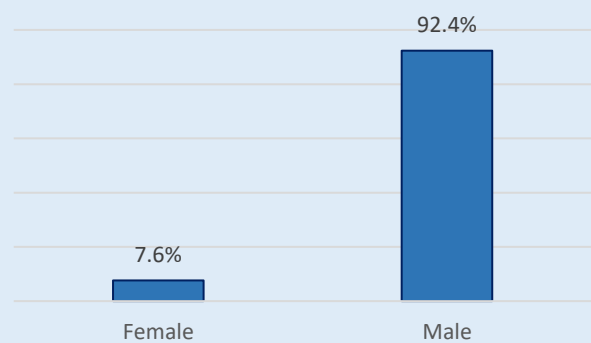

Sheriff's Daily Report

7/10/2023

Under the Custody of the Sheriff	
Total Male and Female	7,474
Jail Population	5,671
Community Corrections	1,803

Jail Population - Behind the Walls

Sheriff's Daily Report

7/10/2023

CCSO Population Demographics

In Confinement

Gender ID Distribution

Race Distribution

Age Distribution

Community Corrections

Gender ID Distribution

Race Distribution

Age Distribution