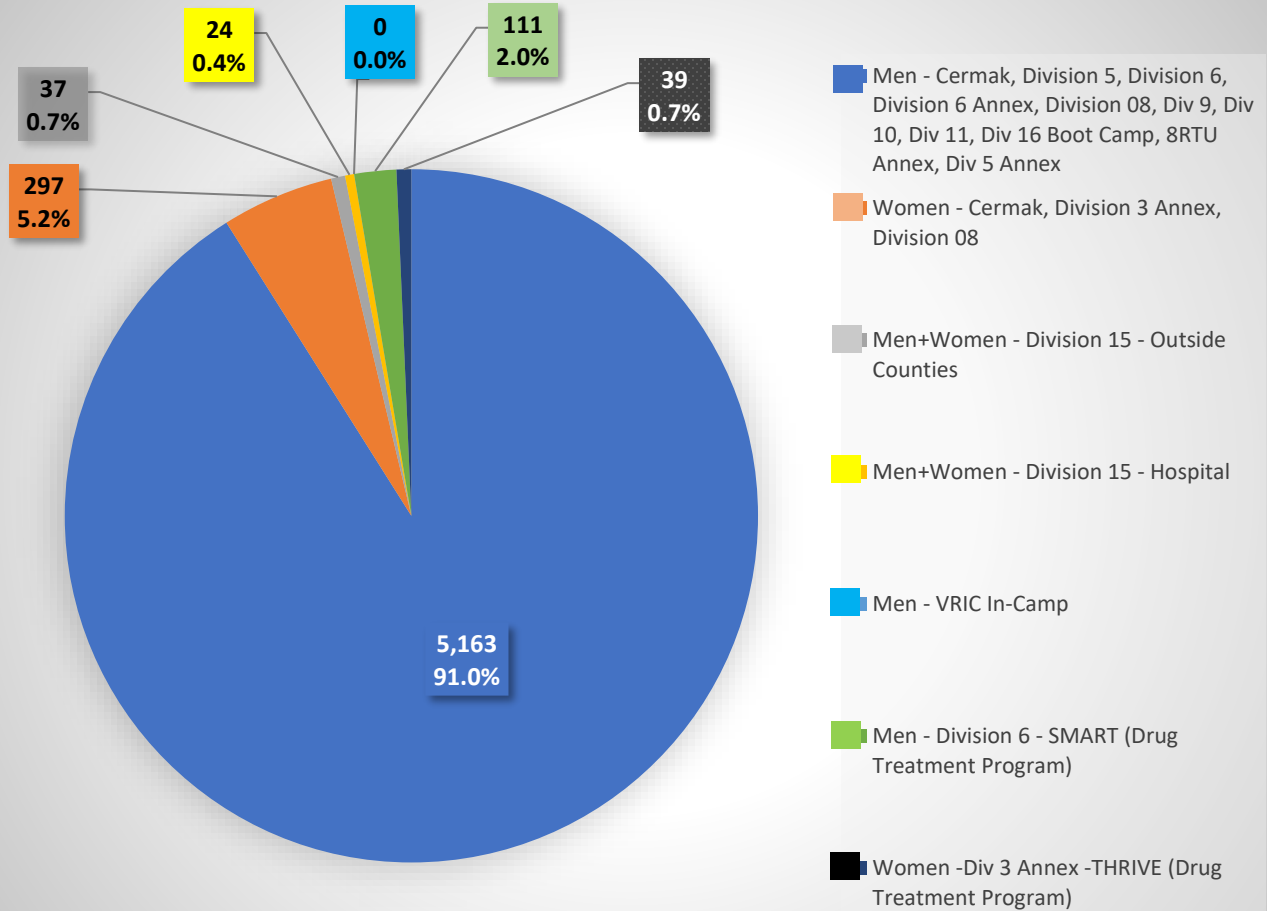

Sheriff's Daily Report

7/10/2023

Under the Custody of the Sheriff	
Total Male and Female	7,474
Jail Population	5,671
Community Corrections	1,803

Jail Population - Behind the Walls

Sheriff's Daily Report

7/10/2023

CCSO Population Demographics

In Confinement

Gender ID Distribution

Race Distribution

Age Distribution

Community Corrections

Gender ID Distribution

Race Distribution

Age Distribution