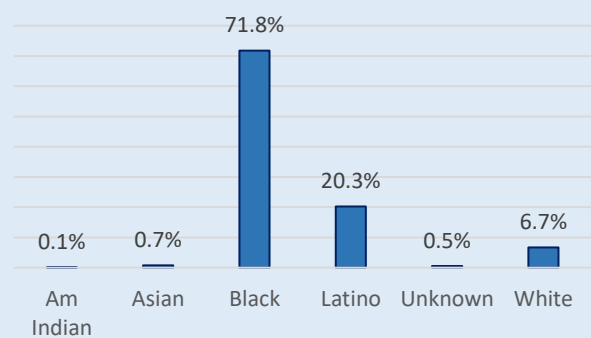

Sheriff's Daily Report

7/10/2023

Under the Custody of the Sheriff	
Total Male and Female	7,474
Jail Population	5,671
Community Corrections	1,803

Jail Population - Behind the Walls

Sheriff's Daily Report

7/10/2023

CCSO Population Demographics

In Confinement

Gender ID Distribution

Race Distribution

Age Distribution

Community Corrections

Gender ID Distribution

Race Distribution

Age Distribution