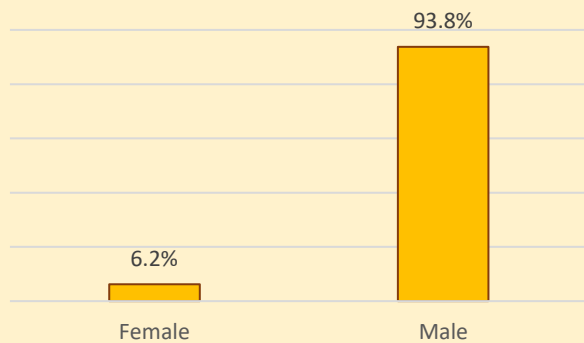

Sheriff's Daily Report

7/10/2023

Under the Custody of the Sheriff	
Total Male and Female	7,474
Jail Population	5,671
Community Corrections	1,803

Jail Population - Behind the Walls

Sheriff's Daily Report

7/10/2023

CCSO Population Demographics

In Confinement

Gender ID Distribution

Race Distribution

Age Distribution

Community Corrections

Gender ID Distribution

Race Distribution

Age Distribution