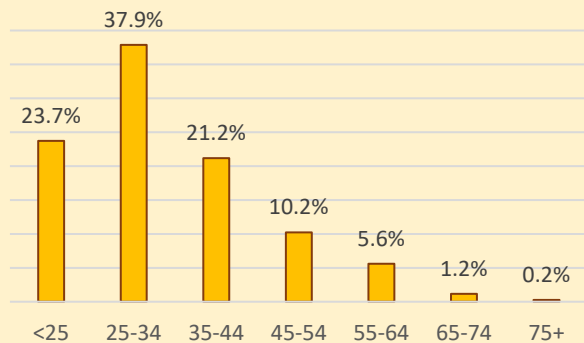

Sheriff's Daily Report

7/10/2023

Under the Custody of the Sheriff	
Total Male and Female	7,474
Jail Population	5,671
Community Corrections	1,803

Jail Population - Behind the Walls

Sheriff's Daily Report

7/10/2023

CCSO Population Demographics

In Confinement

Gender ID Distribution

Race Distribution

Age Distribution

Community Corrections

Gender ID Distribution

Race Distribution

Age Distribution