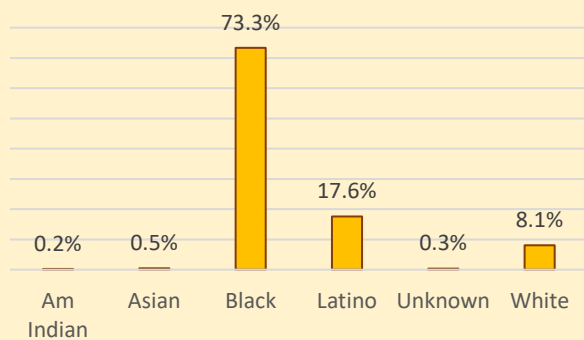

Sheriff's Daily Report

7/7/2023

Under the Custody of the Sheriff	
Total Male and Female	7,367
Jail Population	5,581
Community Corrections	1,786

Jail Population - Behind the Walls

Sheriff's Daily Report

7/7/2023

CCSO Population Demographics

In Confinement

Gender ID Distribution

Race Distribution

Age Distribution

Community Corrections

Gender ID Distribution

Race Distribution

Age Distribution