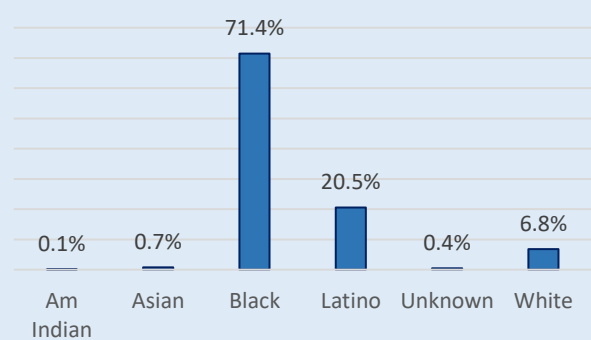

Sheriff's Daily Report

7/7/2023

Under the Custody of the Sheriff	
Total Male and Female	7,367
Jail Population	5,581
Community Corrections	1,786

Jail Population - Behind the Walls

Sheriff's Daily Report

7/7/2023

CCSO Population Demographics

In Confinement

Gender ID Distribution

Race Distribution

Age Distribution

Community Corrections

Gender ID Distribution

Race Distribution

Age Distribution