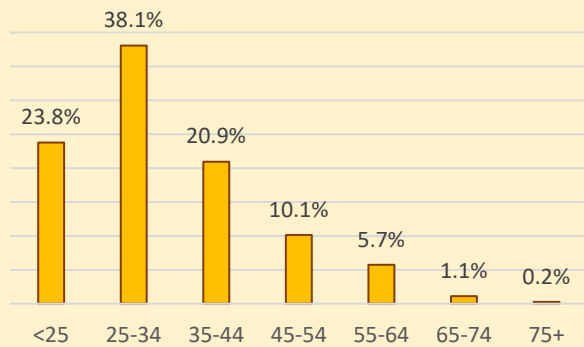

Sheriff's Daily Report

7/7/2023

Under the Custody of the Sheriff	
Total Male and Female	7,367
Jail Population	5,581
Community Corrections	1,786

Jail Population - Behind the Walls

Sheriff's Daily Report

7/7/2023

CCSO Population Demographics

In Confinement

Gender ID Distribution

Race Distribution

Age Distribution

Community Corrections

Gender ID Distribution

Race Distribution

Age Distribution