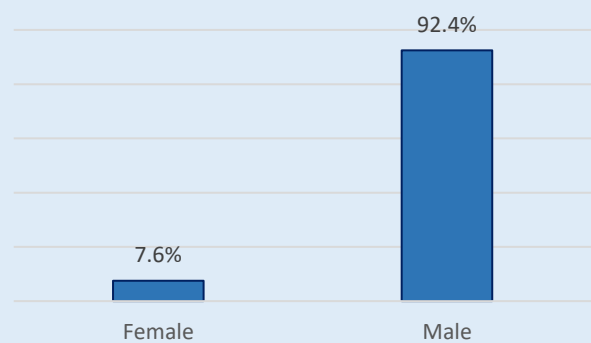

Sheriff's Daily Report

7/7/2023

Under the Custody of the Sheriff	
Total Male and Female	7,367
Jail Population	5,581
Community Corrections	1,786

Jail Population - Behind the Walls

Sheriff's Daily Report

7/7/2023

CCSO Population Demographics

In Confinement

Gender ID Distribution

Race Distribution

Age Distribution

Community Corrections

Gender ID Distribution

Race Distribution

Age Distribution