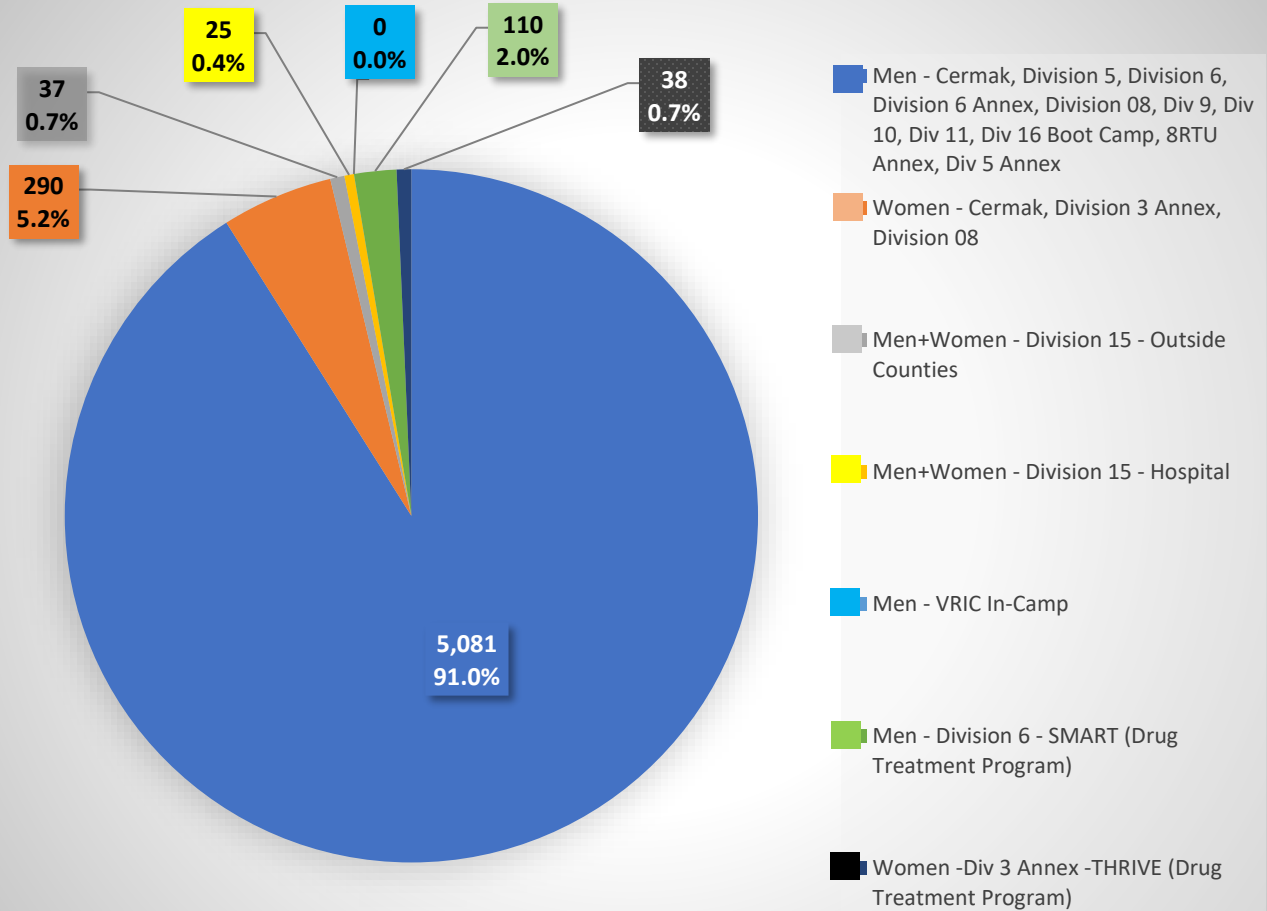

Sheriff's Daily Report

7/7/2023

Under the Custody of the Sheriff	
Total Male and Female	7,367
Jail Population	5,581
Community Corrections	1,786

Jail Population - Behind the Walls

Sheriff's Daily Report

7/7/2023

CCSO Population Demographics

In Confinement

Gender ID Distribution

Race Distribution

Age Distribution

Community Corrections

Gender ID Distribution

Race Distribution

Age Distribution