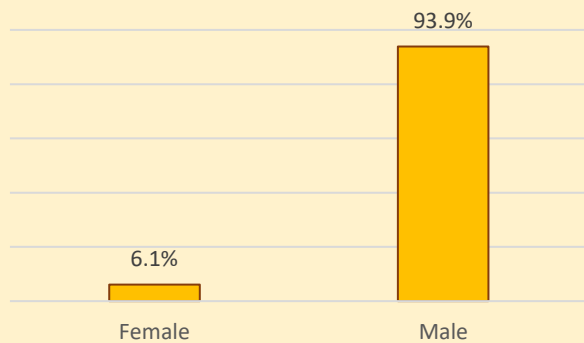

Sheriff's Daily Report

7/7/2023

Under the Custody of the Sheriff	
Total Male and Female	7,367
Jail Population	5,581
Community Corrections	1,786

Jail Population - Behind the Walls

Sheriff's Daily Report

7/7/2023

CCSO Population Demographics

In Confinement

Gender ID Distribution

Race Distribution

Age Distribution

Community Corrections

Gender ID Distribution

Race Distribution

Age Distribution