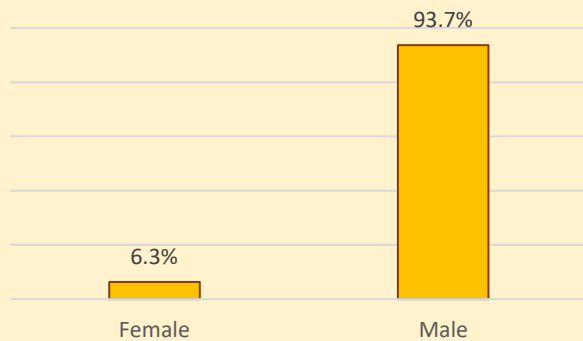

Sheriff's Daily Report

7/6/2023

Under the Custody of the Sheriff	
Total Male and Female	7,387
Jail Population	5,583
Community Corrections	1,804

Jail Population - Behind the Walls

Sheriff's Daily Report

7/6/2023

CCSO Population Demographics

In Confinement

Gender ID Distribution

Race Distribution

Age Distribution

Community Corrections

Gender ID Distribution

Race Distribution

Age Distribution