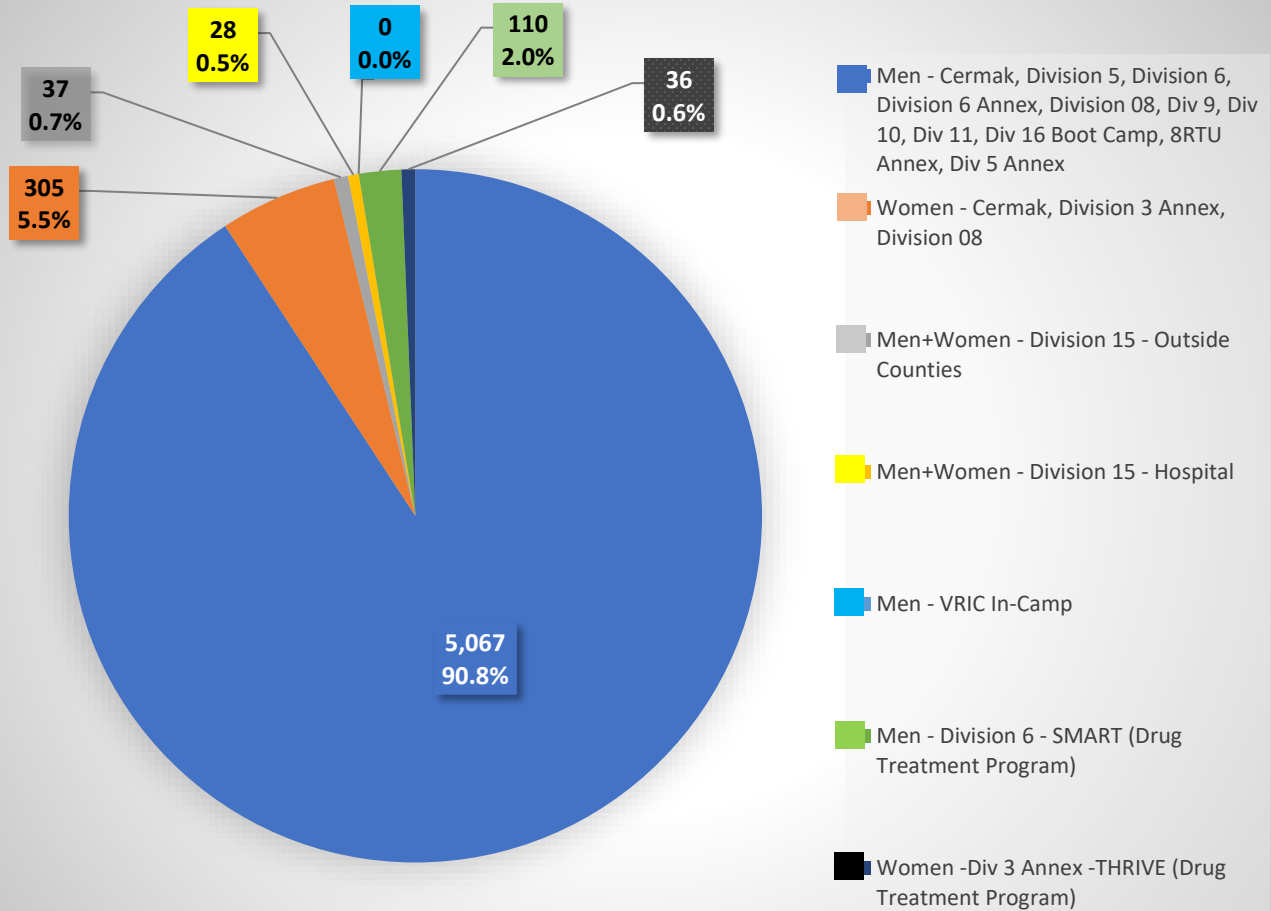

Sheriff's Daily Report

7/6/2023

Under the Custody of the Sheriff	
Total Male and Female	7,387
Jail Population	5,583
Community Corrections	1,804

Jail Population - Behind the Walls

Sheriff's Daily Report

7/6/2023

CCSO Population Demographics

In Confinement

Gender ID Distribution

Race Distribution

Age Distribution

Community Corrections

Gender ID Distribution

Race Distribution

Age Distribution