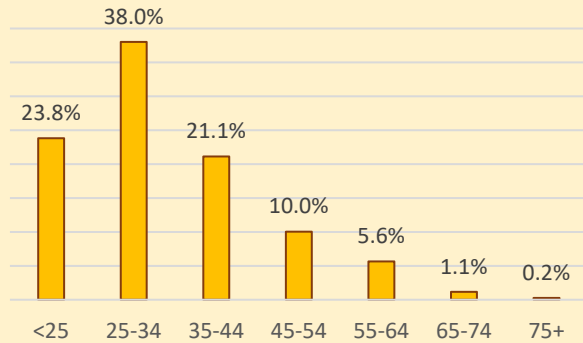

Sheriff's Daily Report

7/6/2023

Under the Custody of the Sheriff	
Total Male and Female	7,387
Jail Population	5,583
Community Corrections	1,804

Jail Population - Behind the Walls

Sheriff's Daily Report

7/6/2023

CCSO Population Demographics

In Confinement

Gender ID Distribution

Race Distribution

Age Distribution

Community Corrections

Gender ID Distribution

Race Distribution

Age Distribution