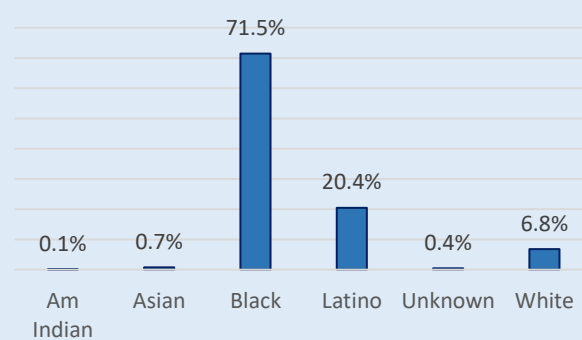

Sheriff's Daily Report

7/6/2023

Under the Custody of the Sheriff	
Total Male and Female	7,387
Jail Population	5,583
Community Corrections	1,804

Jail Population - Behind the Walls

Sheriff's Daily Report

7/6/2023

CCSO Population Demographics

In Confinement

Gender ID Distribution

Race Distribution

Age Distribution

Community Corrections

Gender ID Distribution

Race Distribution

Age Distribution