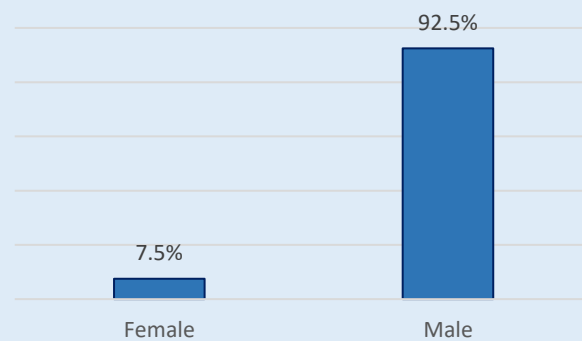

Sheriff's Daily Report

7/6/2023

Under the Custody of the Sheriff	
Total Male and Female	7,387
Jail Population	5,583
Community Corrections	1,804

Jail Population - Behind the Walls

Sheriff's Daily Report

7/6/2023

CCSO Population Demographics

In Confinement

Gender ID Distribution

Race Distribution

Age Distribution

Community Corrections

Gender ID Distribution

Race Distribution

Age Distribution