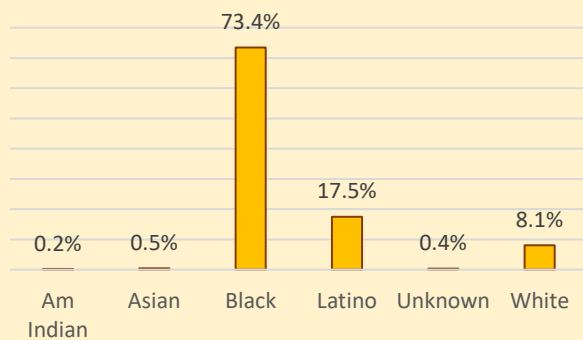

Sheriff's Daily Report

7/6/2023

Under the Custody of the Sheriff	
Total Male and Female	7,387
Jail Population	5,583
Community Corrections	1,804

Jail Population - Behind the Walls

Sheriff's Daily Report

7/6/2023

CCSO Population Demographics

In Confinement

Gender ID Distribution

Race Distribution

Age Distribution

Community Corrections

Gender ID Distribution

Race Distribution

Age Distribution