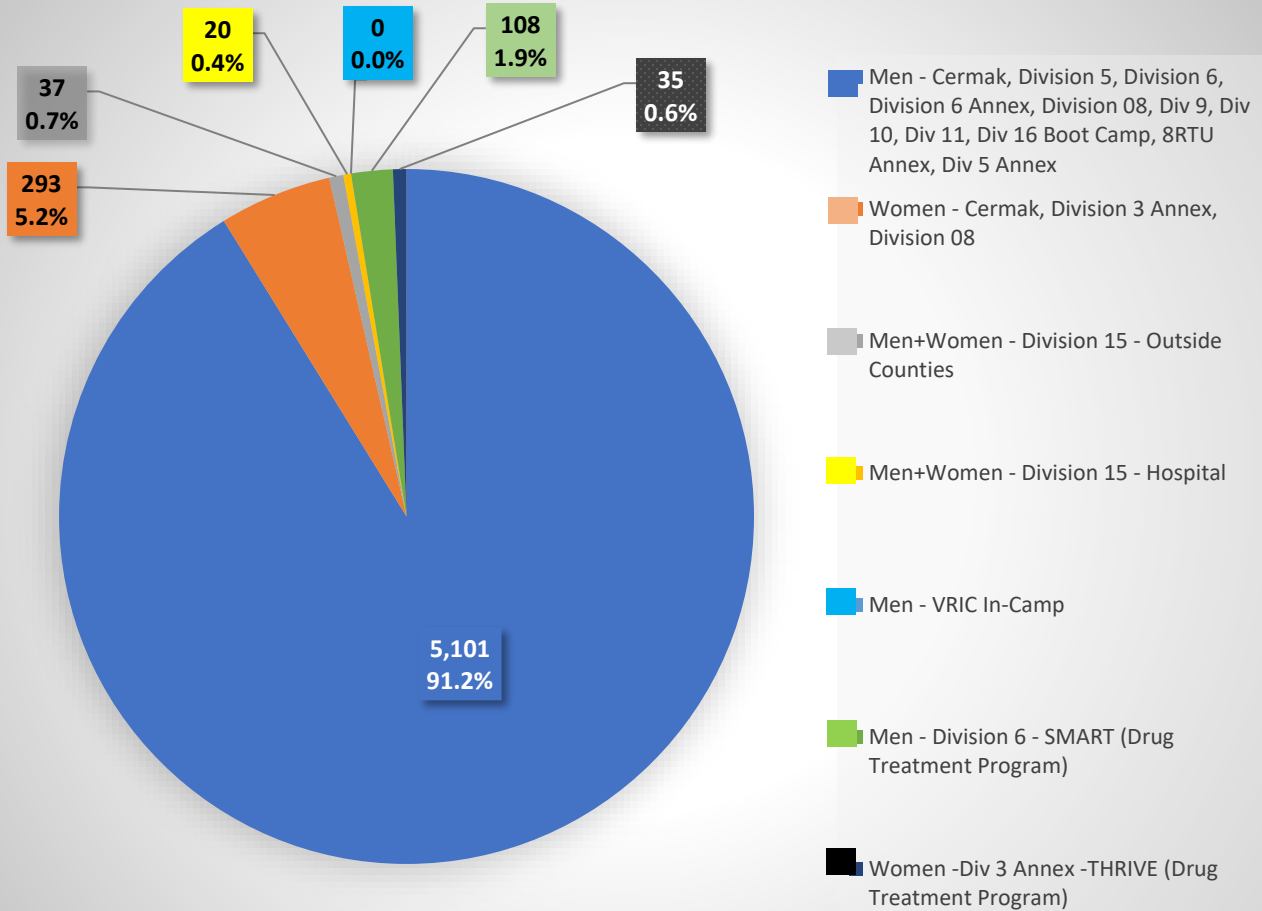

Sheriff's Daily Report

7/2/2023

Under the Custody of the Sheriff	
Total Male and Female	7,366
Jail Population	5,594
Community Corrections	1,772

Jail Population - Behind the Walls

Sheriff's Daily Report

7/2/2023

CCSO Population Demographics