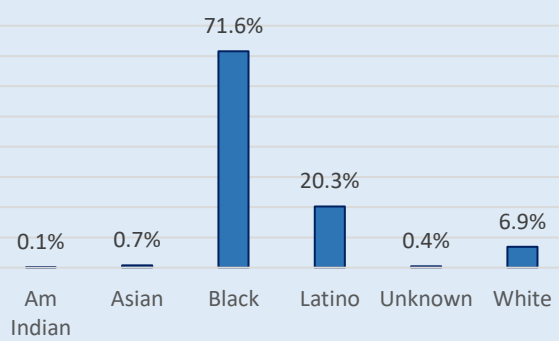

Sheriff's Daily Report

6/29/2023

Under the Custody of the Sheriff	
Total Male and Female	7,251
Jail Population	5,459
Community Corrections	1,792

Jail Population - Behind the Walls

Sheriff's Daily Report

6/29/2023

CCSO Population Demographics

In Confinement

Gender ID Distribution

Race Distribution

Age Distribution

Community Corrections

Gender ID Distribution

Race Distribution

Age Distribution