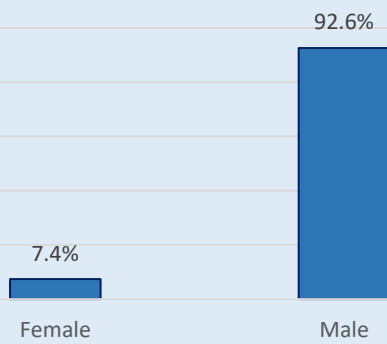

Sheriff's Daily Report

6/29/2023

Under the Custody of the Sheriff	
Total Male and Female	7,251
Jail Population	5,459
Community Corrections	1,792

Jail Population - Behind the Walls

Sheriff's Daily Report

6/29/2023

CCSO Population Demographics

In Confinement

Gender ID Distribution

Race Distribution

Age Distribution

Community Corrections

Gender ID Distribution

Race Distribution

Age Distribution