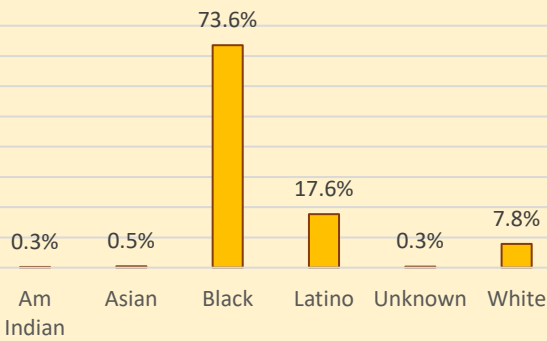

Sheriff's Daily Report

6/29/2023

Under the Custody of the Sheriff	
Total Male and Female	7,251
Jail Population	5,459
Community Corrections	1,792

Jail Population - Behind the Walls

Sheriff's Daily Report

6/29/2023

CCSO Population Demographics

In Confinement

Gender ID Distribution

Race Distribution

Age Distribution

Community Corrections

Gender ID Distribution

Race Distribution

Age Distribution