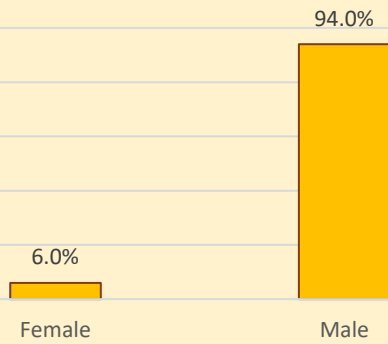

Sheriff's Daily Report

6/29/2023

Under the Custody of the Sheriff	
Total Male and Female	7,251
Jail Population	5,459
Community Corrections	1,792

Jail Population - Behind the Walls

Sheriff's Daily Report

6/29/2023

CCSO Population Demographics

In Confinement

Gender ID Distribution

Race Distribution

Age Distribution

Community Corrections

Gender ID Distribution

Race Distribution

Age Distribution