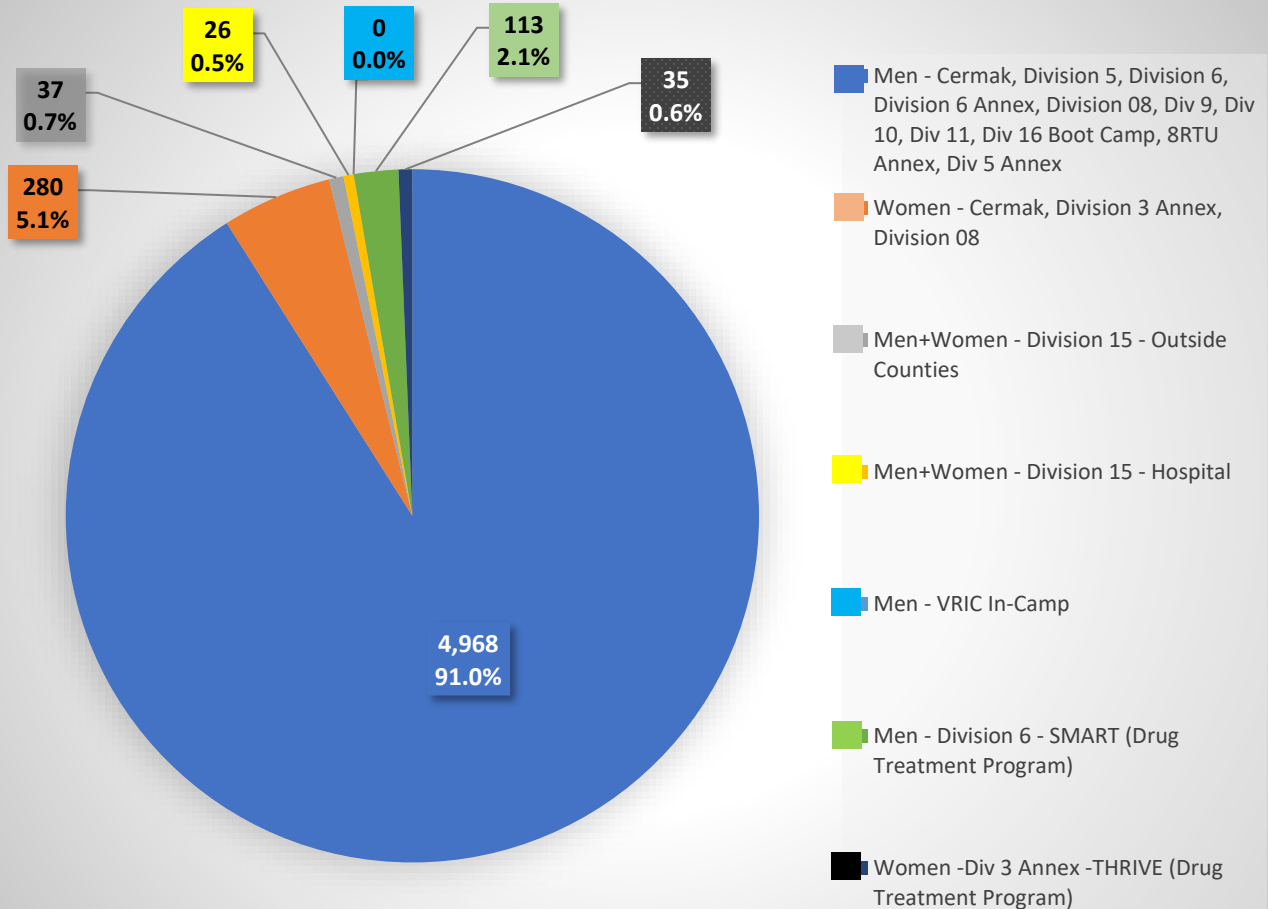

Sheriff's Daily Report

6/29/2023

Under the Custody of the Sheriff	
Total Male and Female	7,251
Jail Population	5,459
Community Corrections	1,792

Jail Population - Behind the Walls

Sheriff's Daily Report

6/29/2023

CCSO Population Demographics

In Confinement

Gender ID Distribution

Race Distribution

Age Distribution

Community Corrections

Gender ID Distribution

Race Distribution

Age Distribution