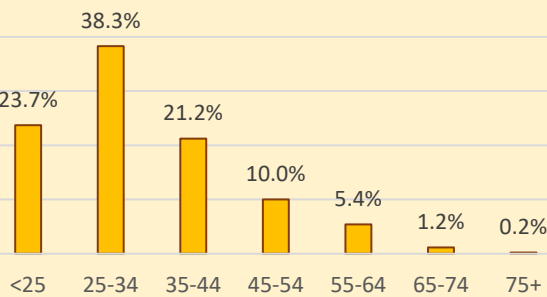

Sheriff's Daily Report

6/29/2023

Under the Custody of the Sheriff	
Total Male and Female	7,251
Jail Population	5,459
Community Corrections	1,792

Jail Population - Behind the Walls

Sheriff's Daily Report

6/29/2023

CCSO Population Demographics

In Confinement

Gender ID Distribution

Race Distribution

Age Distribution

Community Corrections

Gender ID Distribution

Race Distribution

Age Distribution