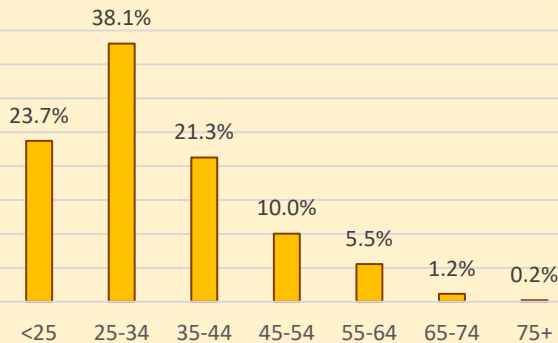

Sheriff's Daily Report

6/28/2023

Under the Custody of the Sheriff	
Total Male and Female	7,308
Jail Population	5,504
Community Corrections	1,804

Jail Population - Behind the Walls

Sheriff's Daily Report

6/28/2023

CCSO Population Demographics

In Confinement

Gender ID Distribution

Race Distribution

Age Distribution

Community Corrections

Gender ID Distribution

Race Distribution

Age Distribution