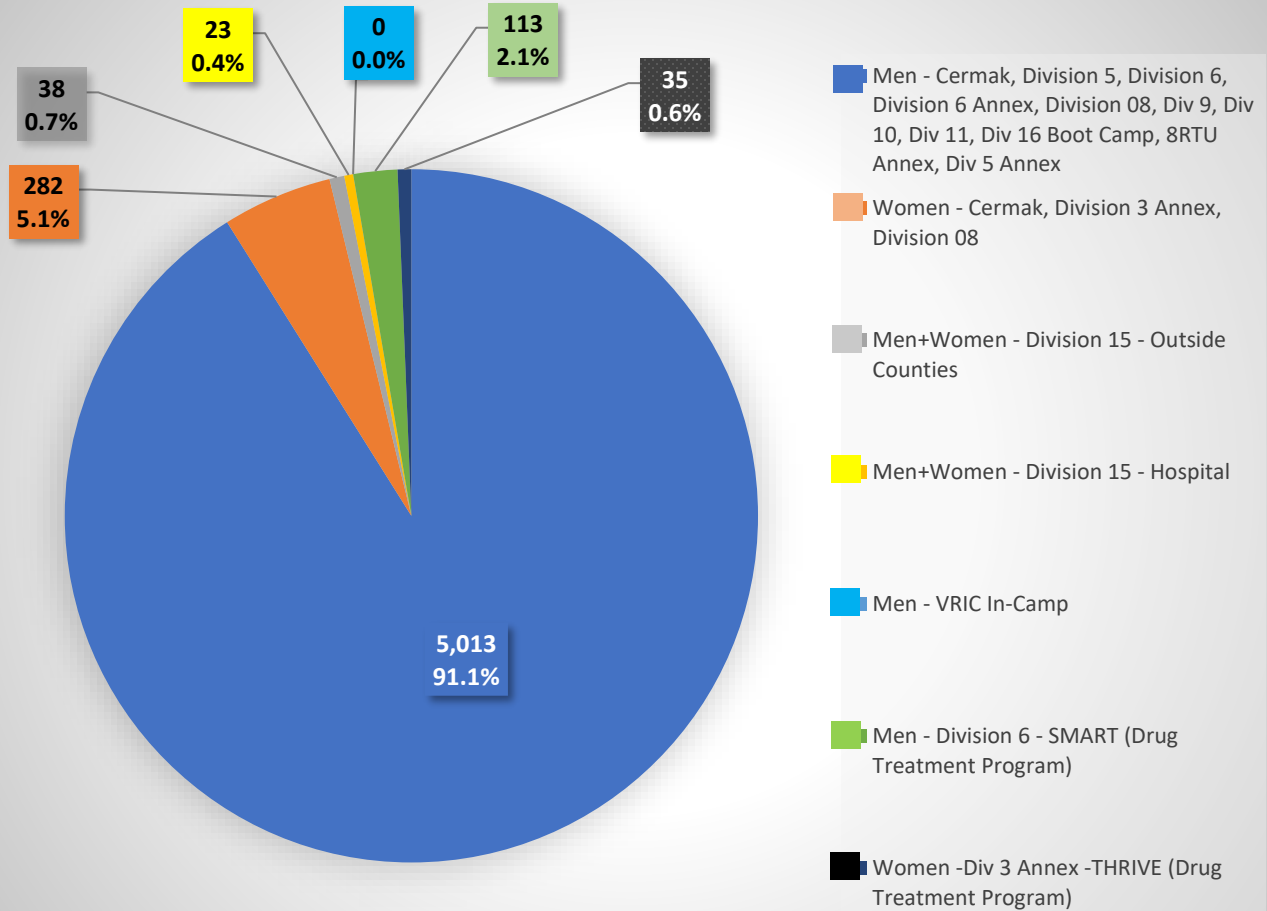

Sheriff's Daily Report

6/28/2023

Under the Custody of the Sheriff	
Total Male and Female	7,308
Jail Population	5,504
Community Corrections	1,804

Jail Population - Behind the Walls

Sheriff's Daily Report

6/28/2023

CCSO Population Demographics

In Confinement

Gender ID Distribution

Race Distribution

Age Distribution

Community Corrections

Gender ID Distribution

Race Distribution

Age Distribution