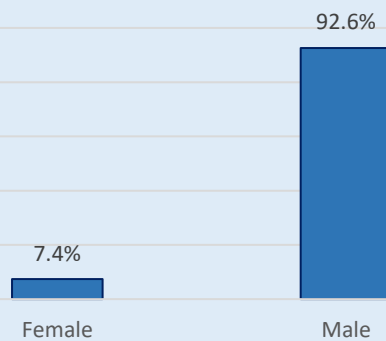

Sheriff's Daily Report

6/28/2023

Under the Custody of the Sheriff	
Total Male and Female	7,308
Jail Population	5,504
Community Corrections	1,804

Jail Population - Behind the Walls

Sheriff's Daily Report

6/28/2023

CCSO Population Demographics

In Confinement

Gender ID Distribution

Race Distribution

Age Distribution

Community Corrections

Gender ID Distribution

Race Distribution

Age Distribution