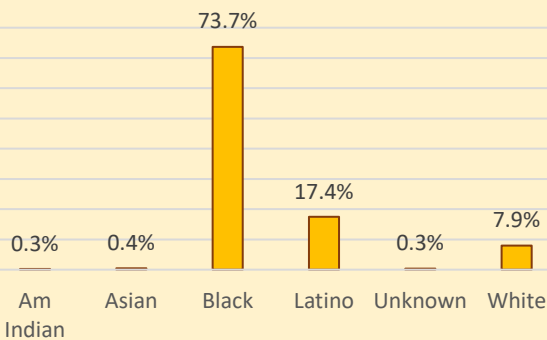

Sheriff's Daily Report

6/28/2023

Under the Custody of the Sheriff	
Total Male and Female	7,308
Jail Population	5,504
Community Corrections	1,804

Jail Population - Behind the Walls

Sheriff's Daily Report

6/28/2023

CCSO Population Demographics

In Confinement

Gender ID Distribution

Race Distribution

Age Distribution

Community Corrections

Gender ID Distribution

Race Distribution

Age Distribution