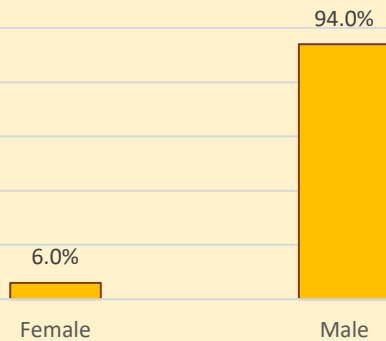

Sheriff's Daily Report

6/28/2023

Under the Custody of the Sheriff	
Total Male and Female	7,308
Jail Population	5,504
Community Corrections	1,804

Jail Population - Behind the Walls

Sheriff's Daily Report

6/28/2023

CCSO Population Demographics

In Confinement

Gender ID Distribution

Race Distribution

Age Distribution

Community Corrections

Gender ID Distribution

Race Distribution

Age Distribution