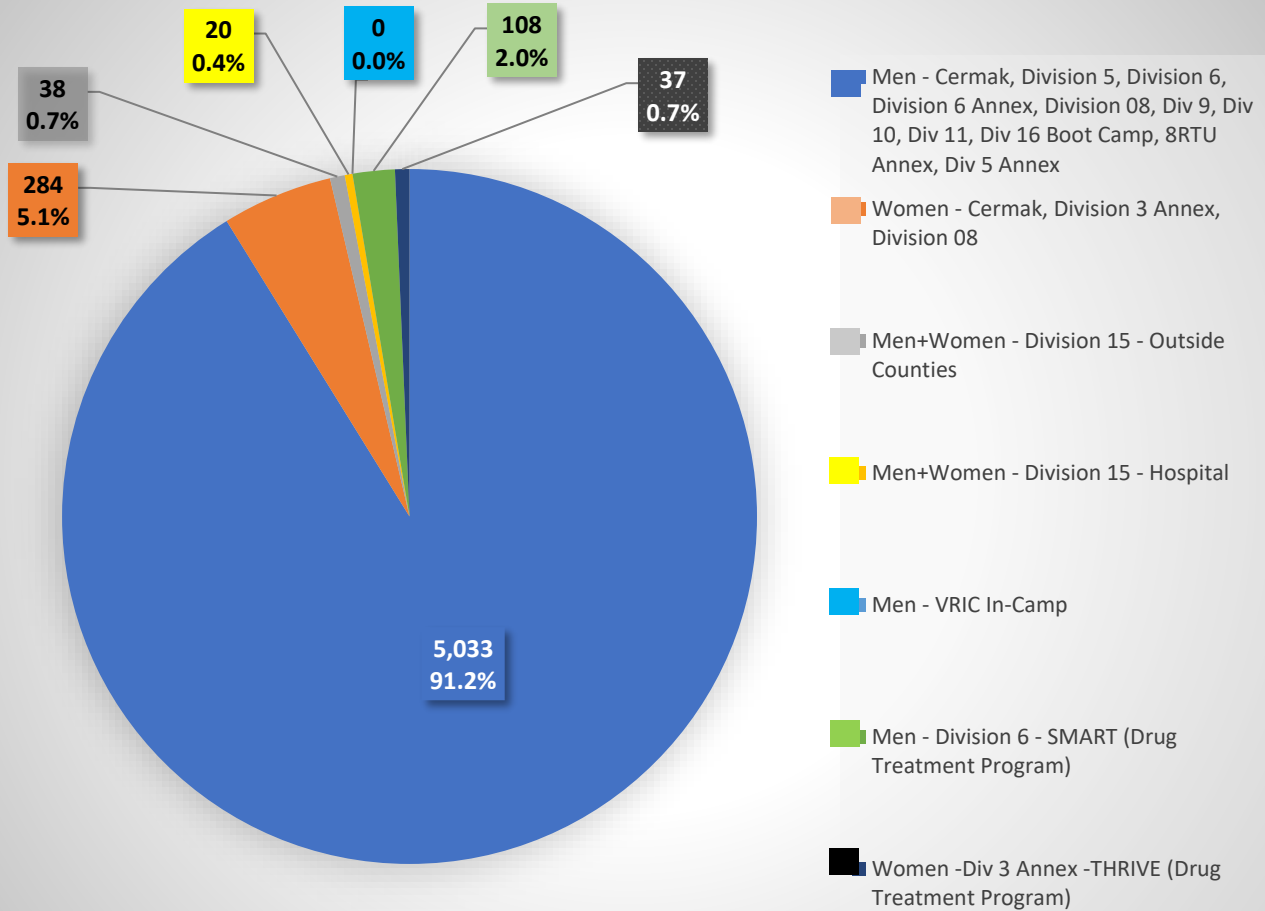

Sheriff's Daily Report

6/25/2023

Under the Custody of the Sheriff	
Total Male and Female	7,342
Jail Population	5,520
Community Corrections	1,822

Jail Population - Behind the Walls

Sheriff's Daily Report

6/25/2023

CCSO Population Demographics

In Confinement

Gender ID Distribution

Race Distribution

Age Distribution

Community Corrections

Gender ID Distribution

Race Distribution

Age Distribution