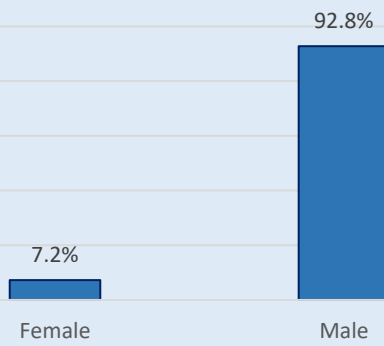

Sheriff's Daily Report

6/25/2023

Under the Custody of the Sheriff	
Total Male and Female	7,342
Jail Population	5,520
Community Corrections	1,822

Jail Population - Behind the Walls

Sheriff's Daily Report

6/25/2023

CCSO Population Demographics

In Confinement

Gender ID Distribution

Race Distribution

Age Distribution

Community Corrections

Gender ID Distribution

Race Distribution

Age Distribution