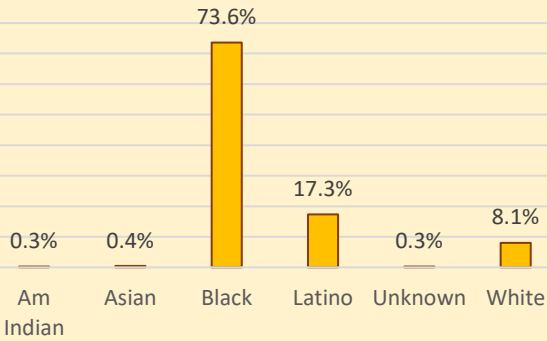

Sheriff's Daily Report

6/25/2023

Under the Custody of the Sheriff	
Total Male and Female	7,342
Jail Population	5,520
Community Corrections	1,822

Jail Population - Behind the Walls

Sheriff's Daily Report

6/25/2023

CCSO Population Demographics

In Confinement

Gender ID Distribution

Race Distribution

Age Distribution

Community Corrections

Gender ID Distribution

Race Distribution

Age Distribution