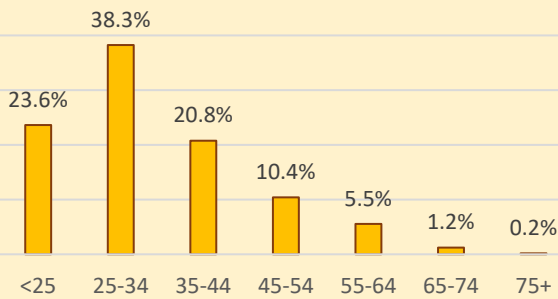

Sheriff's Daily Report

6/25/2023

Under the Custody of the Sheriff	
Total Male and Female	7,342
Jail Population	5,520
Community Corrections	1,822

Jail Population - Behind the Walls

Sheriff's Daily Report

6/25/2023

CCSO Population Demographics

In Confinement

Gender ID Distribution

Race Distribution

Age Distribution

Community Corrections

Gender ID Distribution

Race Distribution

Age Distribution