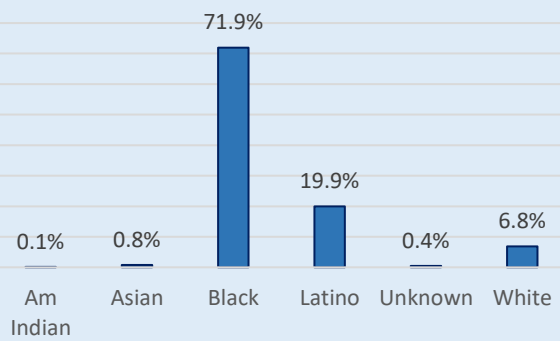

Sheriff's Daily Report

6/25/2023

Under the Custody of the Sheriff	
Total Male and Female	7,342
Jail Population	5,520
Community Corrections	1,822

Jail Population - Behind the Walls

Sheriff's Daily Report

6/25/2023

CCSO Population Demographics

In Confinement

Gender ID Distribution

Race Distribution

Age Distribution

Community Corrections

Gender ID Distribution

Race Distribution

Age Distribution