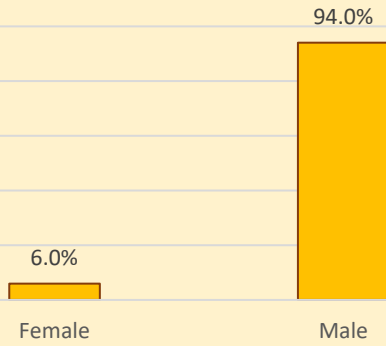

Sheriff's Daily Report

6/25/2023

Under the Custody of the Sheriff	
Total Male and Female	7,342
Jail Population	5,520
Community Corrections	1,822

Jail Population - Behind the Walls

Sheriff's Daily Report

6/25/2023

CCSO Population Demographics

In Confinement

Gender ID Distribution

Race Distribution

Age Distribution

Community Corrections

Gender ID Distribution

Race Distribution

Age Distribution