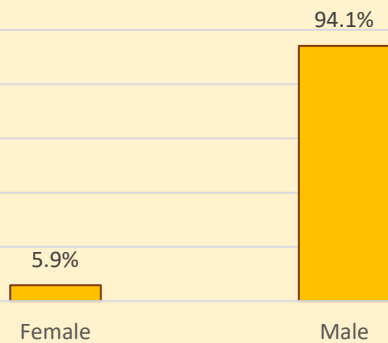

Sheriff's Daily Report

6/23/2023

CCSO Population Demographics

In Confinement

Gender ID Distribution