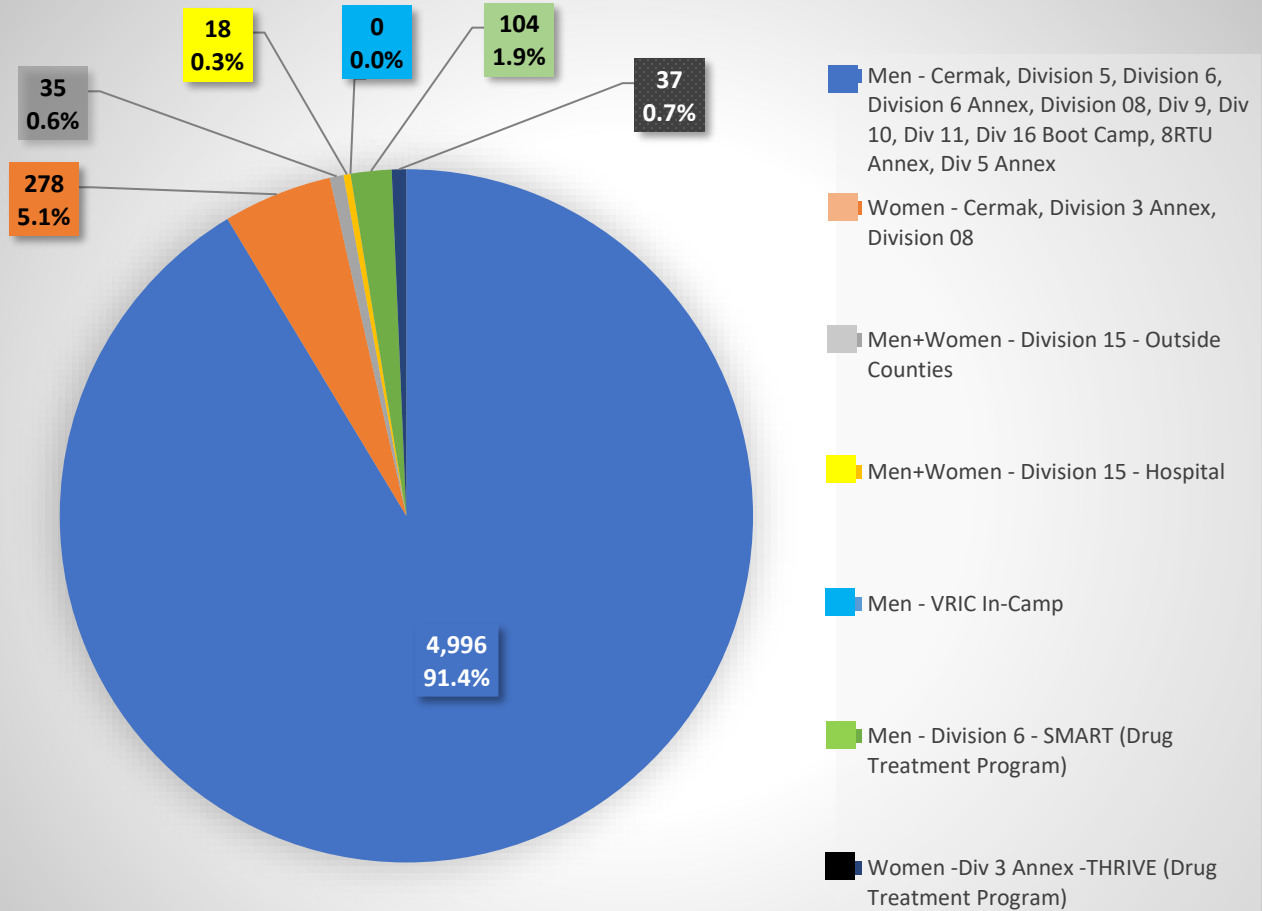

# Sheriff's Daily Report

6/23/2023

Under the Custody of the Sheriff	
<b>Total Male and Female</b>	<b>7,280</b>
Jail Population	5,468
Community Corrections	1,812

## Jail Population - Behind the Walls

### In Confinement

Gender ID Distribution

Race Distribution

Age Distribution