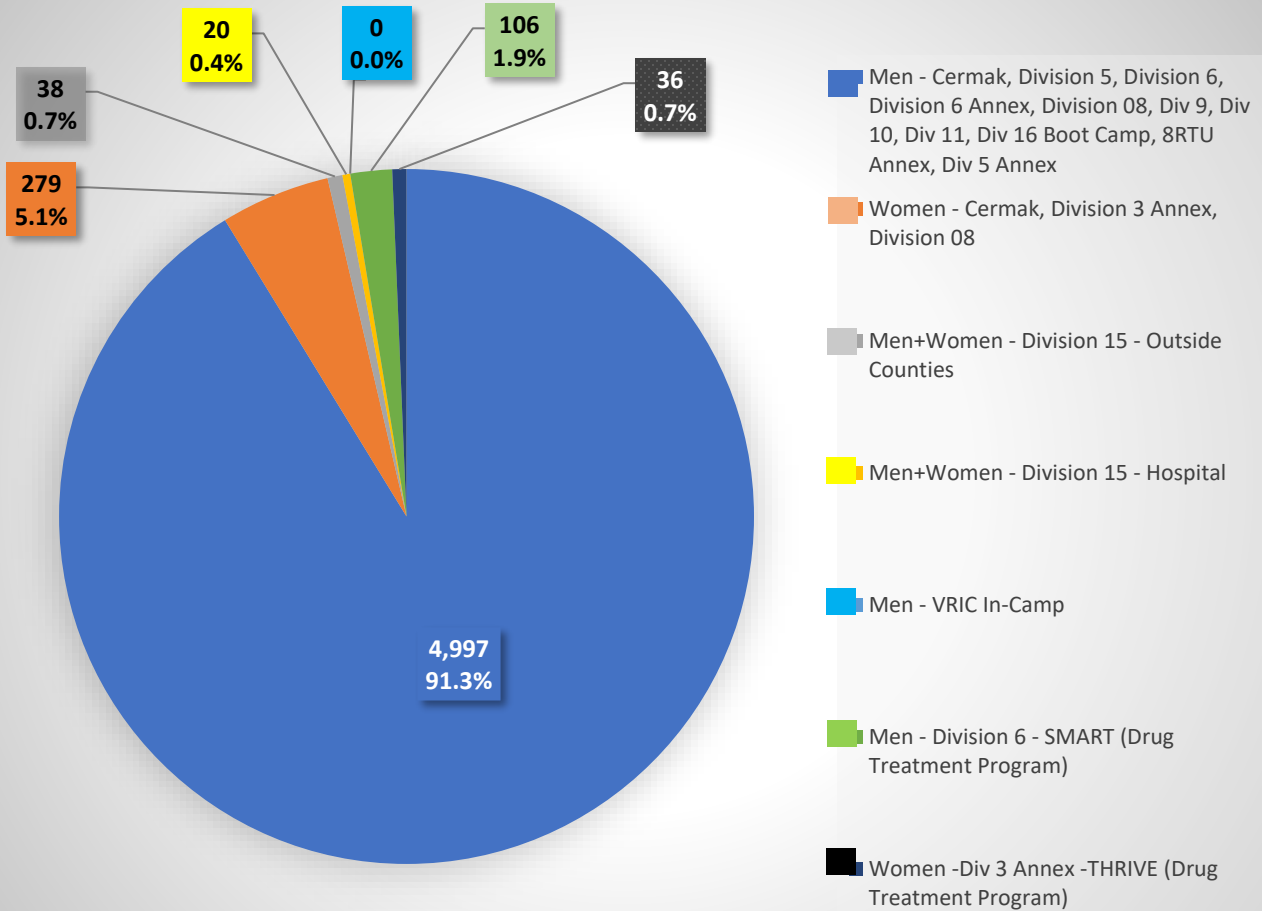

# Sheriff's Daily Report

## 6/22/2023

Under the Custody of the Sheriff	
Total Male and Female	7,281
Jail Population	5,476
Community Corrections	1,805

### Jail Population - Behind the Walls