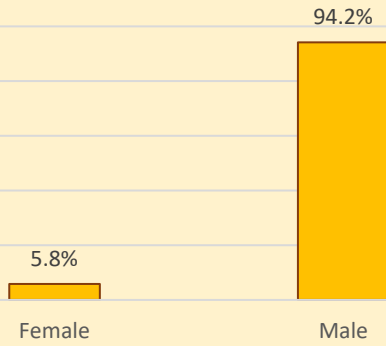

CCSO Population Demographics

In Confinement

Gender ID Distribution