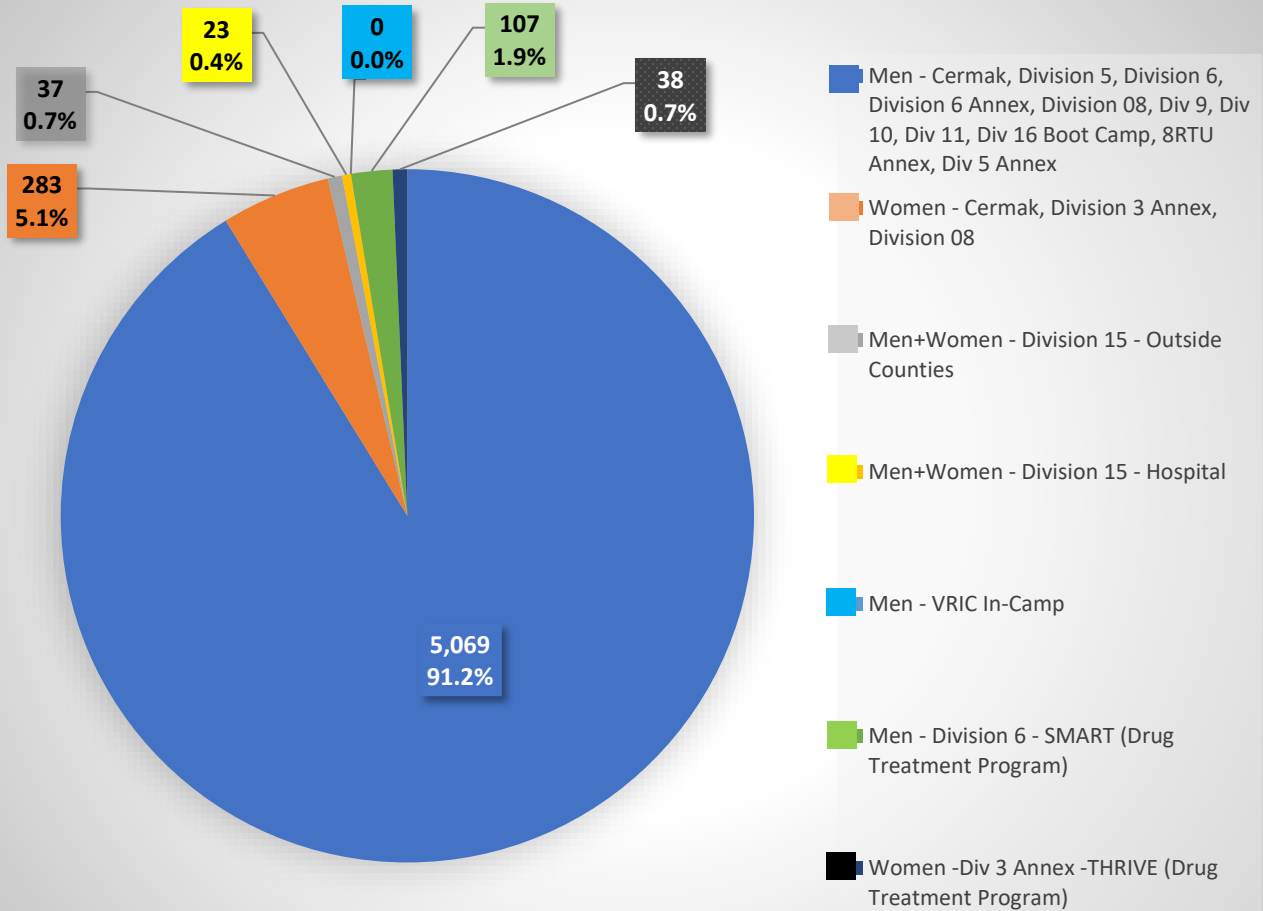

# Sheriff's Daily Report

## 6/21/2023

Under the Custody of the Sheriff	
<b>Total Male and Female</b>	<b>7,362</b>
Jail Population	5,557
Community Corrections	1,805

### Jail Population - Behind the Walls