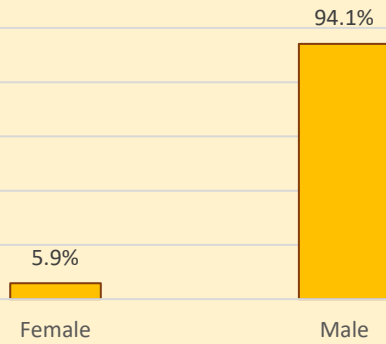

CCSO Population Demographics

In Confinement

Gender ID Distribution