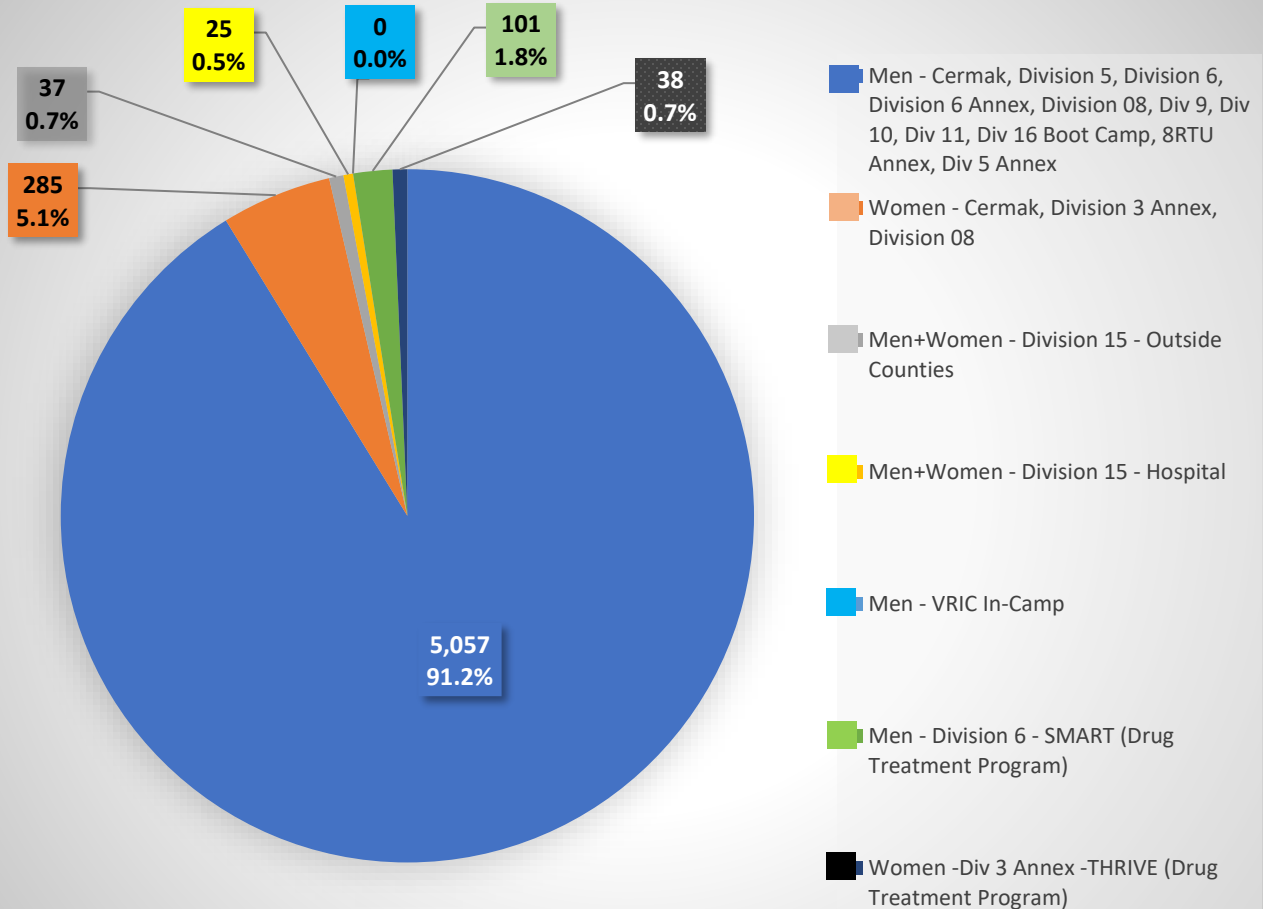

Sheriff's Daily Report

6/20/2023

Under the Custody of the Sheriff	
Total Male and Female	7,347
Jail Population	5,543
Community Corrections	1,804

Jail Population - Behind the Walls

Sheriff's Daily Report

6/20/2023

CCSO Population Demographics

In Confinement

Gender ID Distribution

Race Distribution

Age Distribution

Community Corrections

Gender ID Distribution

Race Distribution

Age Distribution