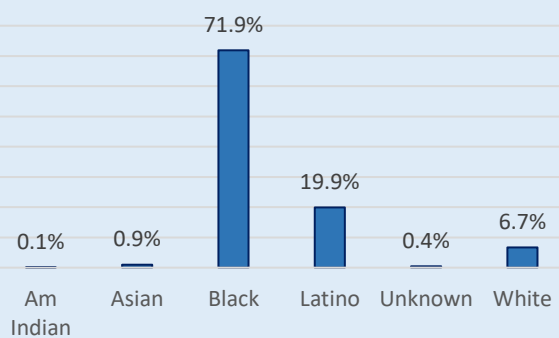

Sheriff's Daily Report

6/20/2023

Under the Custody of the Sheriff	
Total Male and Female	7,347
Jail Population	5,543
Community Corrections	1,804

Jail Population - Behind the Walls

Sheriff's Daily Report

6/20/2023

CCSO Population Demographics

In Confinement

Gender ID Distribution

Race Distribution

Age Distribution

Community Corrections

Gender ID Distribution

Race Distribution

Age Distribution