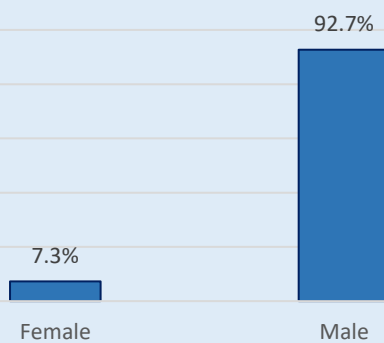

Sheriff's Daily Report

6/20/2023

Under the Custody of the Sheriff	
Total Male and Female	7,347
Jail Population	5,543
Community Corrections	1,804

Jail Population - Behind the Walls

Sheriff's Daily Report

6/20/2023

CCSO Population Demographics

In Confinement

Gender ID Distribution

Race Distribution

Age Distribution

Community Corrections

Gender ID Distribution

Race Distribution

Age Distribution