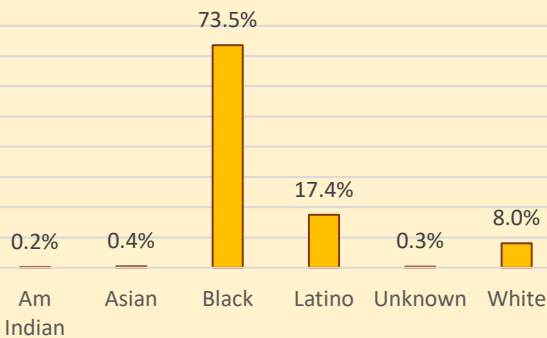

Sheriff's Daily Report

6/20/2023

Under the Custody of the Sheriff	
Total Male and Female	7,347
Jail Population	5,543
Community Corrections	1,804

Jail Population - Behind the Walls

Sheriff's Daily Report

6/20/2023

CCSO Population Demographics

In Confinement

Gender ID Distribution

Race Distribution

Age Distribution

Community Corrections

Gender ID Distribution

Race Distribution

Age Distribution