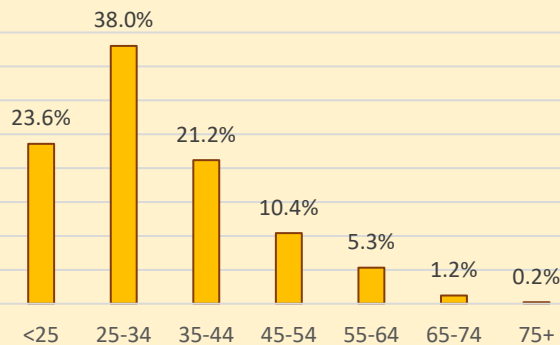

Sheriff's Daily Report

6/20/2023

Under the Custody of the Sheriff	
Total Male and Female	7,347
Jail Population	5,543
Community Corrections	1,804

Jail Population - Behind the Walls

Sheriff's Daily Report

6/20/2023

CCSO Population Demographics

In Confinement

Gender ID Distribution

Race Distribution

Age Distribution

Community Corrections

Gender ID Distribution

Race Distribution

Age Distribution