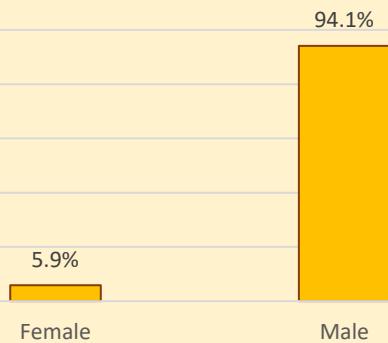

Sheriff's Daily Report

6/20/2023

Under the Custody of the Sheriff	
Total Male and Female	7,347
Jail Population	5,543
Community Corrections	1,804

Jail Population - Behind the Walls

Sheriff's Daily Report

6/20/2023

CCSO Population Demographics

In Confinement

Gender ID Distribution

Race Distribution

Age Distribution

Community Corrections

Gender ID Distribution

Race Distribution

Age Distribution