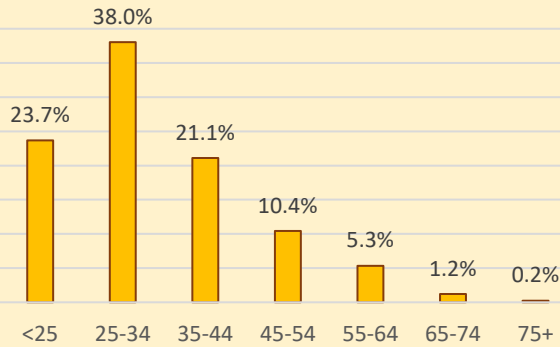

Sheriff's Daily Report

6/19/2023

Under the Custody of the Sheriff	
Total Male and Female	7,375
Jail Population	5,572
Community Corrections	1,803

Jail Population - Behind the Walls

Sheriff's Daily Report

6/19/2023

CCSO Population Demographics

In Confinement

Gender ID Distribution

Race Distribution

Age Distribution

Community Corrections

Gender ID Distribution

Race Distribution

Age Distribution