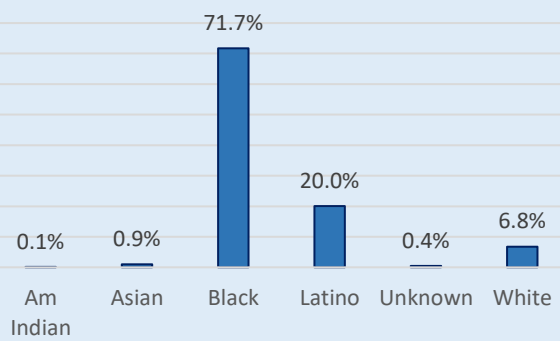

Sheriff's Daily Report

6/19/2023

Under the Custody of the Sheriff	
Total Male and Female	7,375
Jail Population	5,572
Community Corrections	1,803

Jail Population - Behind the Walls

Sheriff's Daily Report

6/19/2023

CCSO Population Demographics

In Confinement

Gender ID Distribution

Race Distribution

Age Distribution

Community Corrections

Gender ID Distribution

Race Distribution

Age Distribution