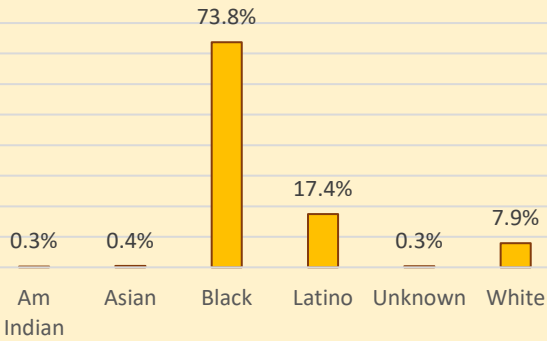

Sheriff's Daily Report

6/19/2023

Under the Custody of the Sheriff	
Total Male and Female	7,375
Jail Population	5,572
Community Corrections	1,803

Jail Population - Behind the Walls

Sheriff's Daily Report

6/19/2023

CCSO Population Demographics

In Confinement

Gender ID Distribution

Race Distribution

Age Distribution

Community Corrections

Gender ID Distribution

Race Distribution

Age Distribution