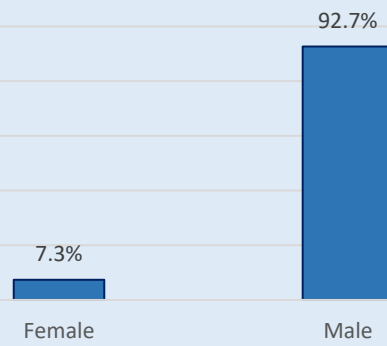

Sheriff's Daily Report

6/19/2023

Under the Custody of the Sheriff	
Total Male and Female	7,375
Jail Population	5,572
Community Corrections	1,803

Jail Population - Behind the Walls

Sheriff's Daily Report

6/19/2023

CCSO Population Demographics

In Confinement

Gender ID Distribution

Race Distribution

Age Distribution

Community Corrections

Gender ID Distribution

Race Distribution

Age Distribution