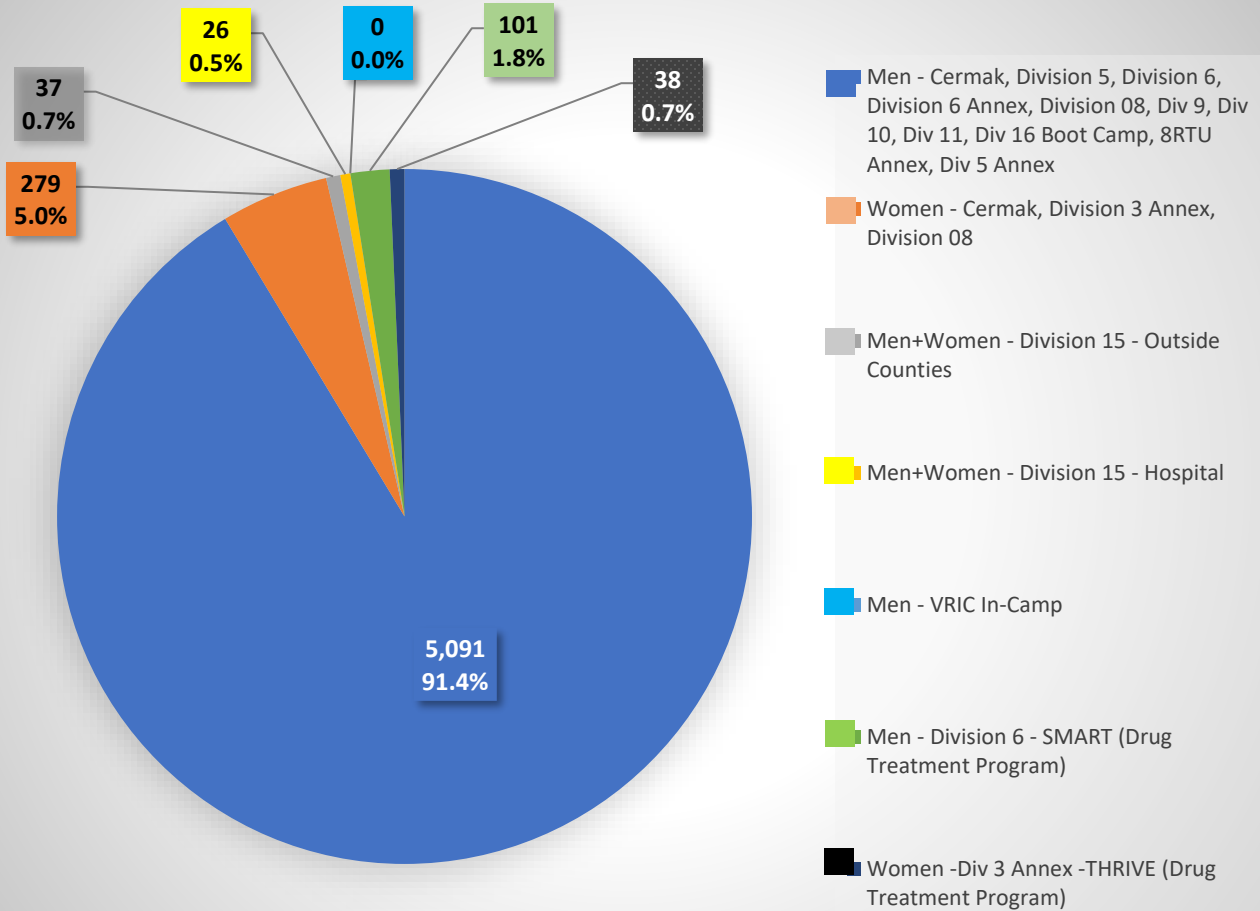

Sheriff's Daily Report

6/19/2023

Under the Custody of the Sheriff	
Total Male and Female	7,375
Jail Population	5,572
Community Corrections	1,803

Jail Population - Behind the Walls

Sheriff's Daily Report

6/19/2023

CCSO Population Demographics

In Confinement

Gender ID Distribution

Race Distribution

Age Distribution

Community Corrections

Gender ID Distribution

Race Distribution

Age Distribution