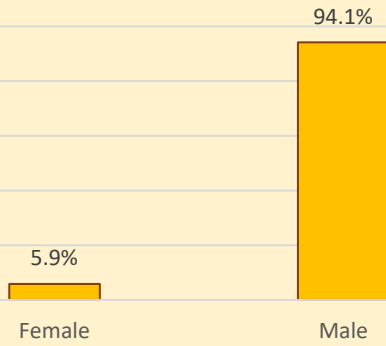

Sheriff's Daily Report

6/19/2023

Under the Custody of the Sheriff	
Total Male and Female	7,375
Jail Population	5,572
Community Corrections	1,803

Jail Population - Behind the Walls

Sheriff's Daily Report

6/19/2023

CCSO Population Demographics

In Confinement

Gender ID Distribution

Race Distribution

Age Distribution

Community Corrections

Gender ID Distribution

Race Distribution

Age Distribution