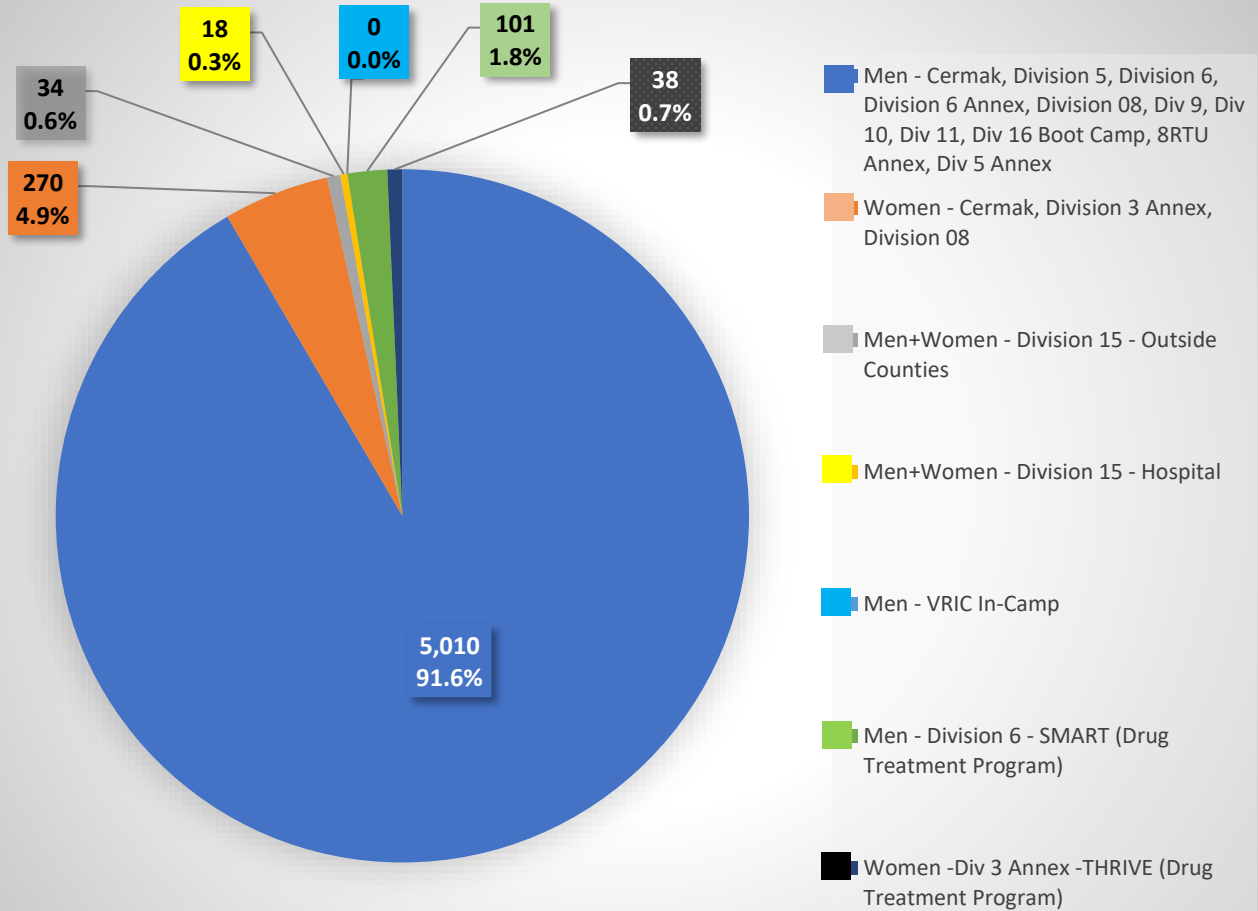

# Sheriff's Daily Report

## 6/16/2023

Under the Custody of the Sheriff	
<b>Total Male and Female</b>	<b>7,271</b>
Jail Population	5,471
Community Corrections	1,800

### Jail Population - Behind the Walls