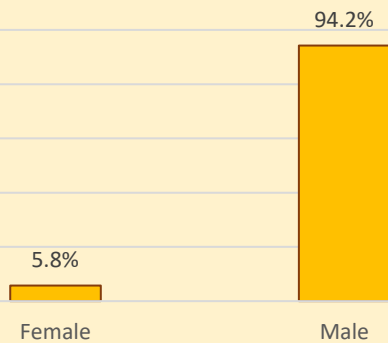

Sheriff's Daily Report

6/16/2023

CCSO Population Demographics

In Confinement

Gender ID Distribution