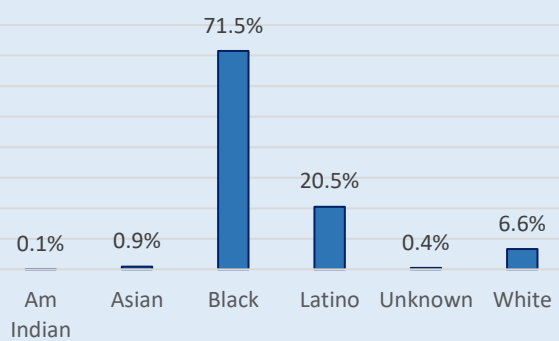

Sheriff's Daily Report

6/14/2023

Under the Custody of the Sheriff	
Total Male and Female	7,318
Jail Population	5,512
Community Corrections	1,806

Jail Population - Behind the Walls

Sheriff's Daily Report

6/14/2023

CCSO Population Demographics

In Confinement

Gender ID Distribution

Race Distribution

Age Distribution

Community Corrections

Gender ID Distribution

Race Distribution

Age Distribution