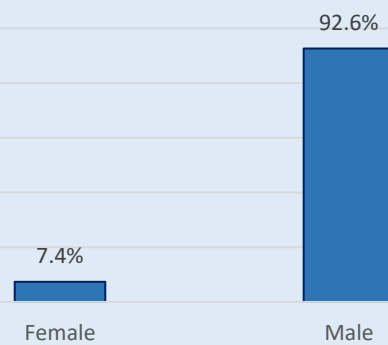

Sheriff's Daily Report

6/14/2023

Under the Custody of the Sheriff	
Total Male and Female	7,318
Jail Population	5,512
Community Corrections	1,806

Jail Population - Behind the Walls

Sheriff's Daily Report

6/14/2023

CCSO Population Demographics

In Confinement

Gender ID Distribution

Race Distribution

Age Distribution

Community Corrections

Gender ID Distribution

Race Distribution

Age Distribution