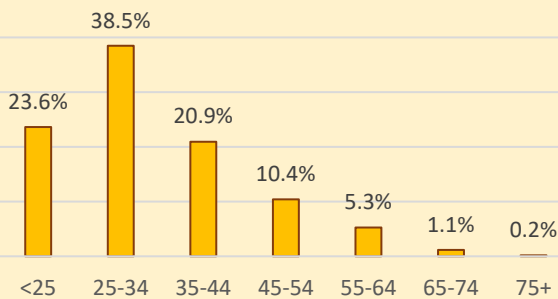

Sheriff's Daily Report

6/14/2023

Under the Custody of the Sheriff	
Total Male and Female	7,318
Jail Population	5,512
Community Corrections	1,806

Jail Population - Behind the Walls

Sheriff's Daily Report

6/14/2023

CCSO Population Demographics

In Confinement

Gender ID Distribution

Race Distribution

Age Distribution

Community Corrections

Gender ID Distribution

Race Distribution

Age Distribution