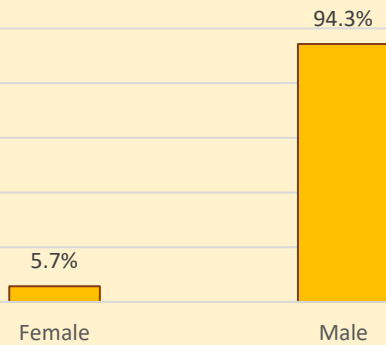

Sheriff's Daily Report

6/14/2023

Under the Custody of the Sheriff	
Total Male and Female	7,318
Jail Population	5,512
Community Corrections	1,806

Jail Population - Behind the Walls

Sheriff's Daily Report

6/14/2023

CCSO Population Demographics

In Confinement

Gender ID Distribution

Race Distribution

Age Distribution

Community Corrections

Gender ID Distribution

Race Distribution

Age Distribution