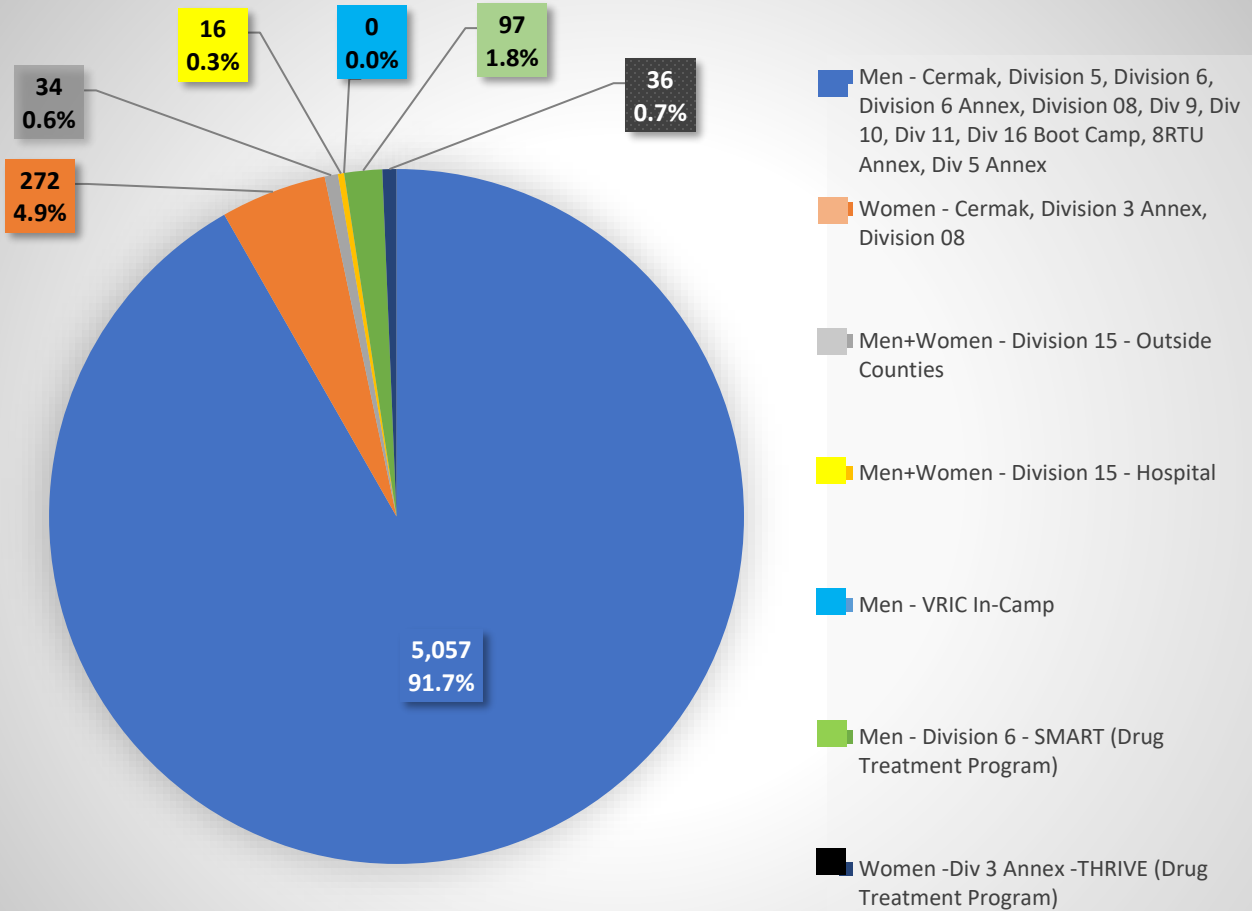

Sheriff's Daily Report

6/14/2023

Under the Custody of the Sheriff	
Total Male and Female	7,318
Jail Population	5,512
Community Corrections	1,806

Jail Population - Behind the Walls

Sheriff's Daily Report

6/14/2023

CCSO Population Demographics

In Confinement

Gender ID Distribution

Race Distribution

Age Distribution

Community Corrections

Gender ID Distribution

Race Distribution

Age Distribution