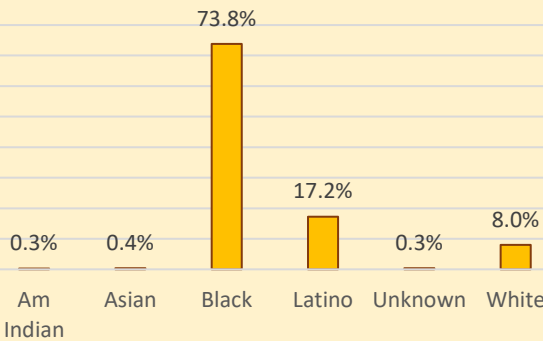

Sheriff's Daily Report

6/14/2023

Under the Custody of the Sheriff	
Total Male and Female	7,318
Jail Population	5,512
Community Corrections	1,806

Jail Population - Behind the Walls

Sheriff's Daily Report

6/14/2023

CCSO Population Demographics

In Confinement

Gender ID Distribution

Race Distribution

Age Distribution

Community Corrections

Gender ID Distribution

Race Distribution

Age Distribution