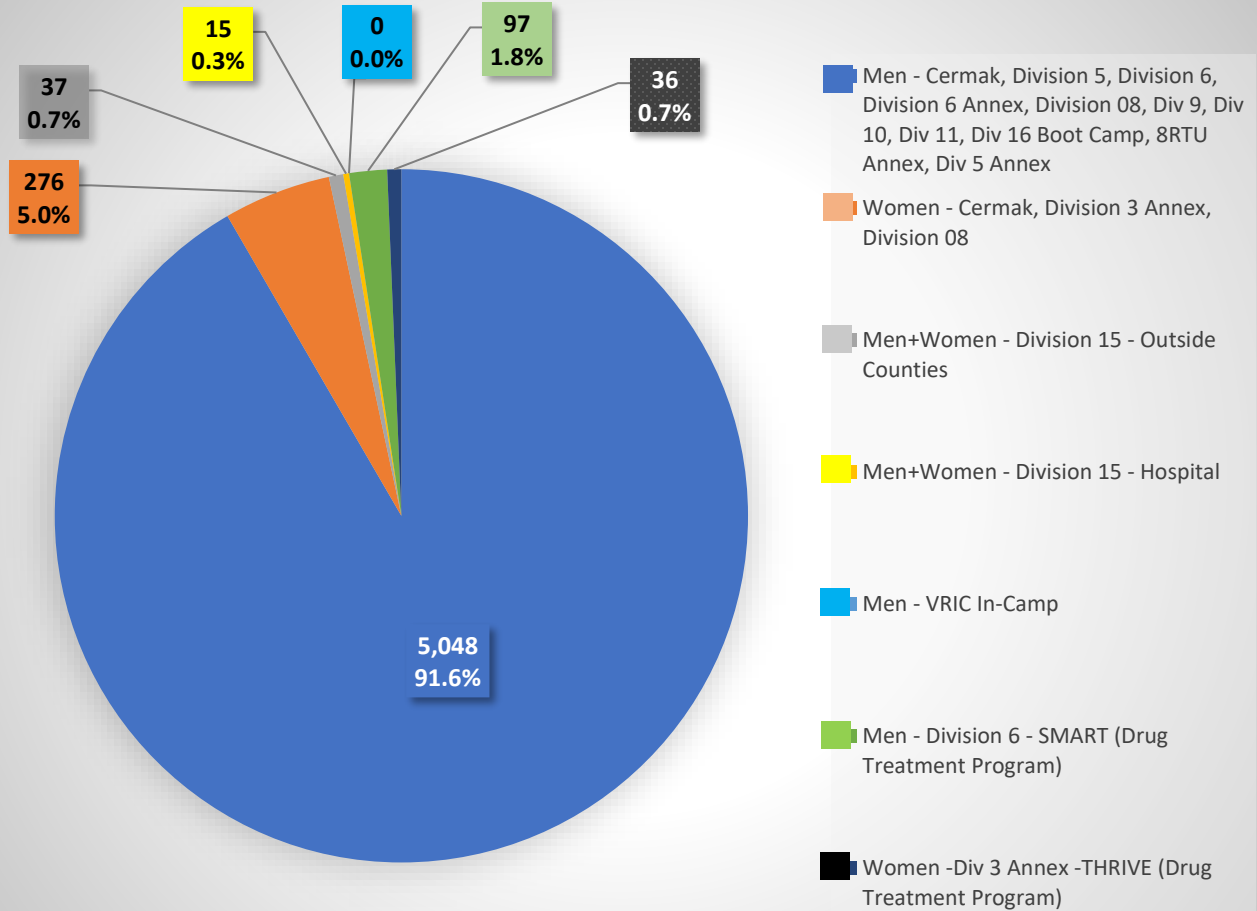

# Sheriff's Daily Report

## 6/13/2023

Under the Custody of the Sheriff	
Total Male and Female	7,325
Jail Population	5,509
Community Corrections	1,816

### Jail Population - Behind the Walls