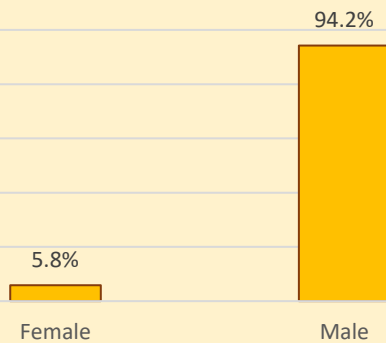

Sheriff's Daily Report

6/13/2023

CCSO Population Demographics

In Confinement

Gender ID Distribution