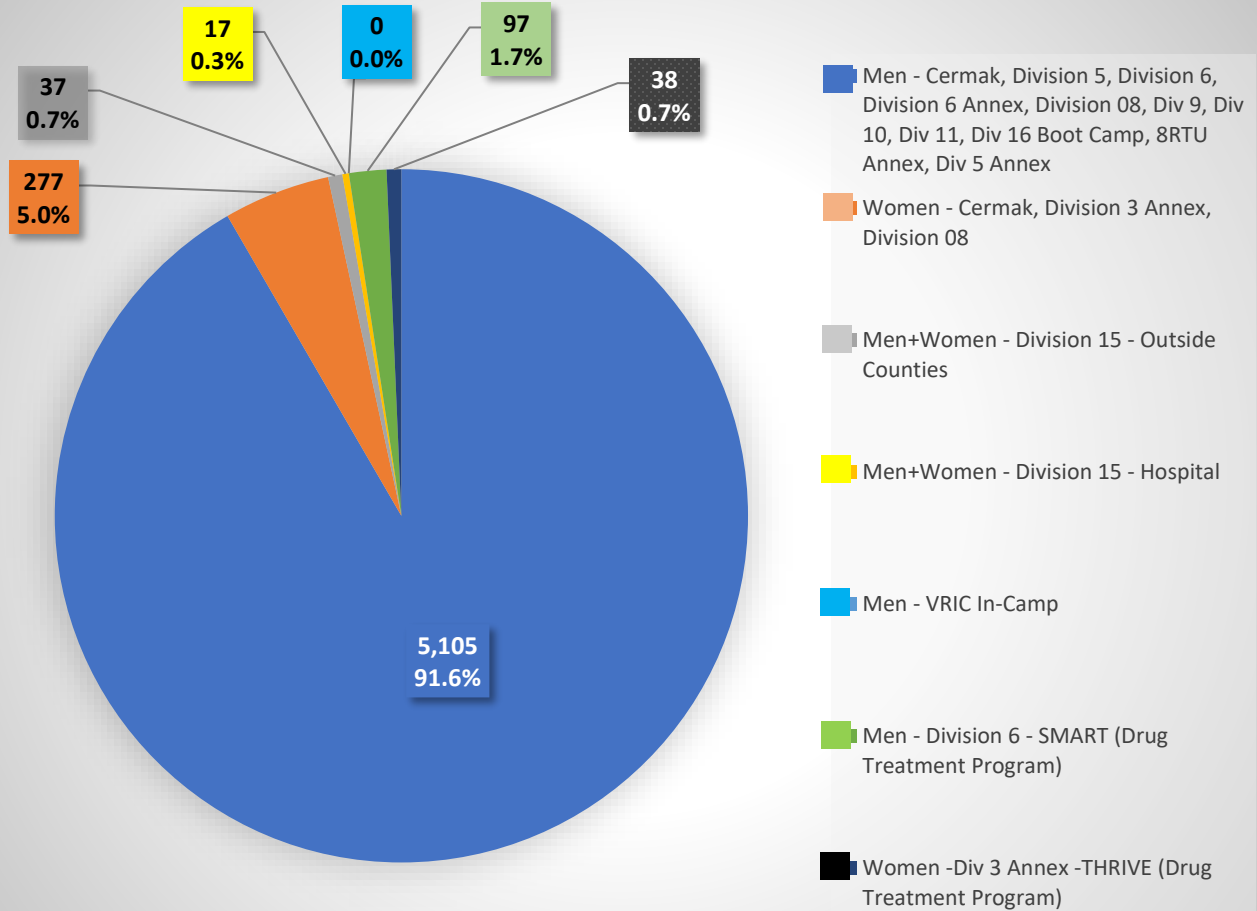

# Sheriff's Daily Report

## 6/12/2023

Under the Custody of the Sheriff	
<b>Total Male and Female</b>	<b>7,393</b>
Jail Population	5,571
Community Corrections	1,822

### Jail Population - Behind the Walls