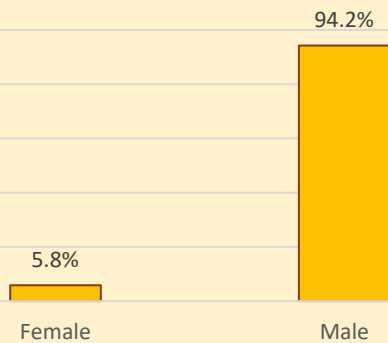

Sheriff's Daily Report

6/12/2023

CCSO Population Demographics

In Confinement

Gender ID Distribution