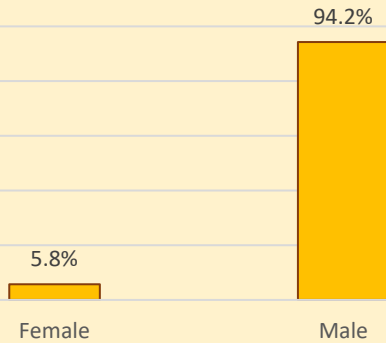

Sheriff's Daily Report

6/11/2023

Under the Custody of the Sheriff	
Total Male and Female	7,357
Jail Population	5,547
Community Corrections	1,810

Jail Population - Behind the Walls

Sheriff's Daily Report

6/11/2023

CCSO Population Demographics

In Confinement

Gender ID Distribution

Race Distribution

Age Distribution

Community Corrections

Gender ID Distribution

Race Distribution

Age Distribution