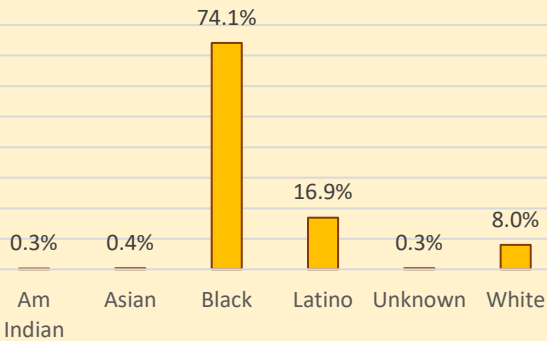

Sheriff's Daily Report

6/11/2023

Under the Custody of the Sheriff	
Total Male and Female	7,357
Jail Population	5,547
Community Corrections	1,810

Jail Population - Behind the Walls

Sheriff's Daily Report

6/11/2023

CCSO Population Demographics

In Confinement

Gender ID Distribution

Race Distribution

Age Distribution

Community Corrections

Gender ID Distribution

Race Distribution

Age Distribution