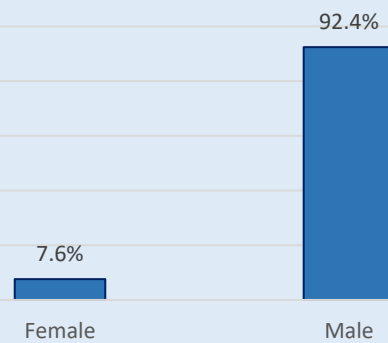

Sheriff's Daily Report

6/11/2023

Under the Custody of the Sheriff	
Total Male and Female	7,357
Jail Population	5,547
Community Corrections	1,810

Jail Population - Behind the Walls

Sheriff's Daily Report

6/11/2023

CCSO Population Demographics

In Confinement

Gender ID Distribution

Race Distribution

Age Distribution

Community Corrections

Gender ID Distribution

Race Distribution

Age Distribution