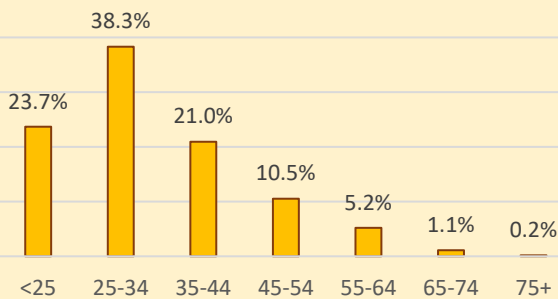

Sheriff's Daily Report

6/11/2023

Under the Custody of the Sheriff	
Total Male and Female	7,357
Jail Population	5,547
Community Corrections	1,810

Jail Population - Behind the Walls

Sheriff's Daily Report

6/11/2023

CCSO Population Demographics

In Confinement

Gender ID Distribution

Race Distribution

Age Distribution

Community Corrections

Gender ID Distribution

Race Distribution

Age Distribution