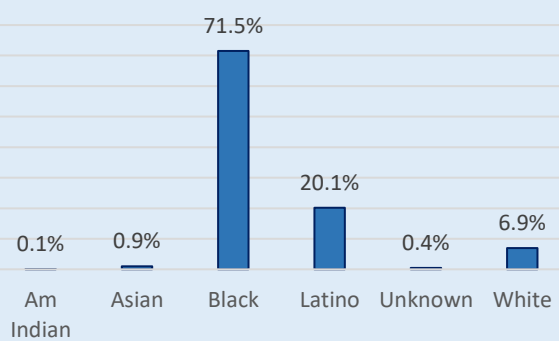

Sheriff's Daily Report

6/11/2023

Under the Custody of the Sheriff	
Total Male and Female	7,357
Jail Population	5,547
Community Corrections	1,810

Jail Population - Behind the Walls

Sheriff's Daily Report

6/11/2023

CCSO Population Demographics

In Confinement

Gender ID Distribution

Race Distribution

Age Distribution

Community Corrections

Gender ID Distribution

Race Distribution

Age Distribution