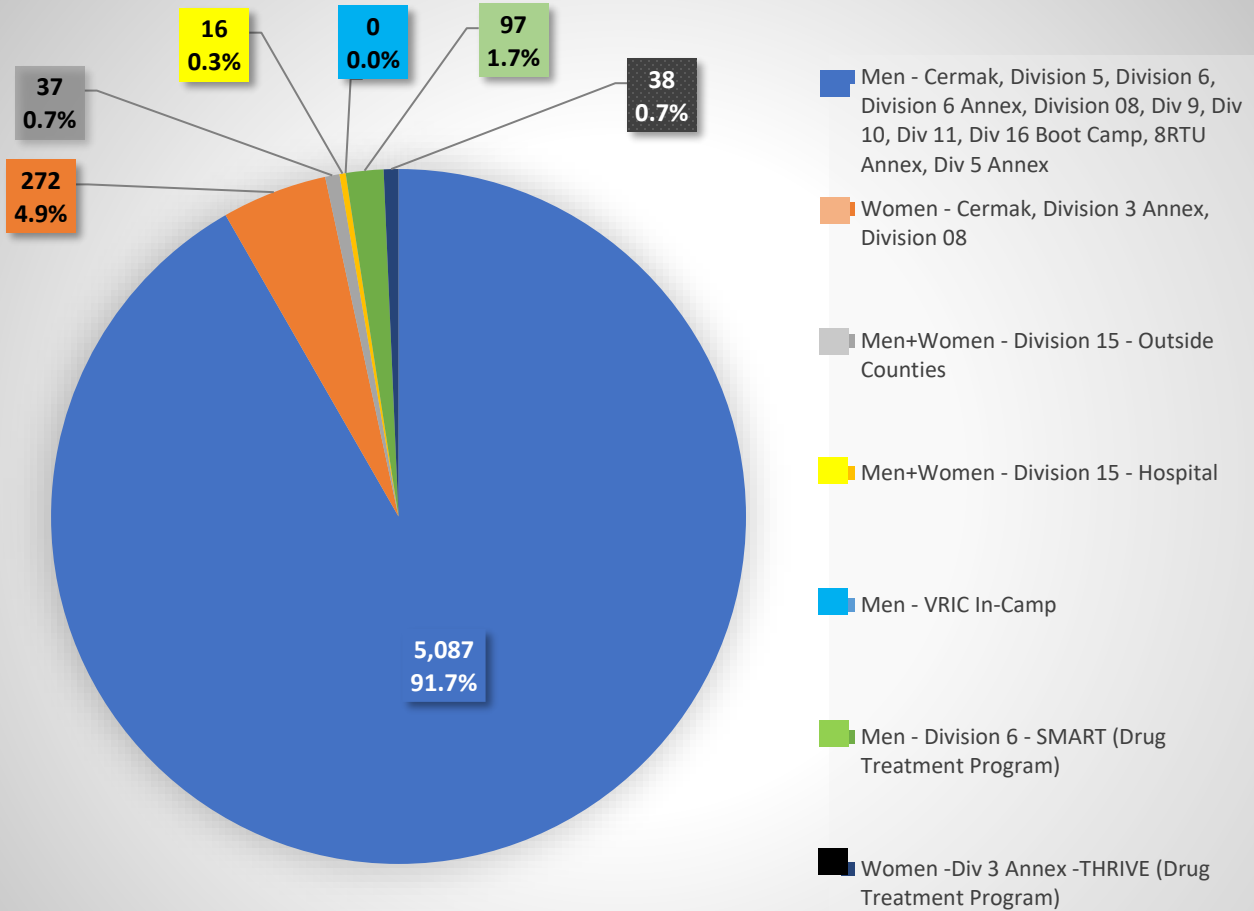

Sheriff's Daily Report

6/11/2023

Under the Custody of the Sheriff	
Total Male and Female	7,357
Jail Population	5,547
Community Corrections	1,810

Jail Population - Behind the Walls

Sheriff's Daily Report

6/11/2023

CCSO Population Demographics

In Confinement

Gender ID Distribution

Race Distribution

Age Distribution

Community Corrections

Gender ID Distribution

Race Distribution

Age Distribution