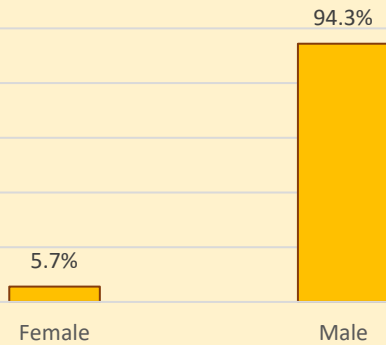

CCSO Population Demographics

In Confinement

Gender ID Distribution