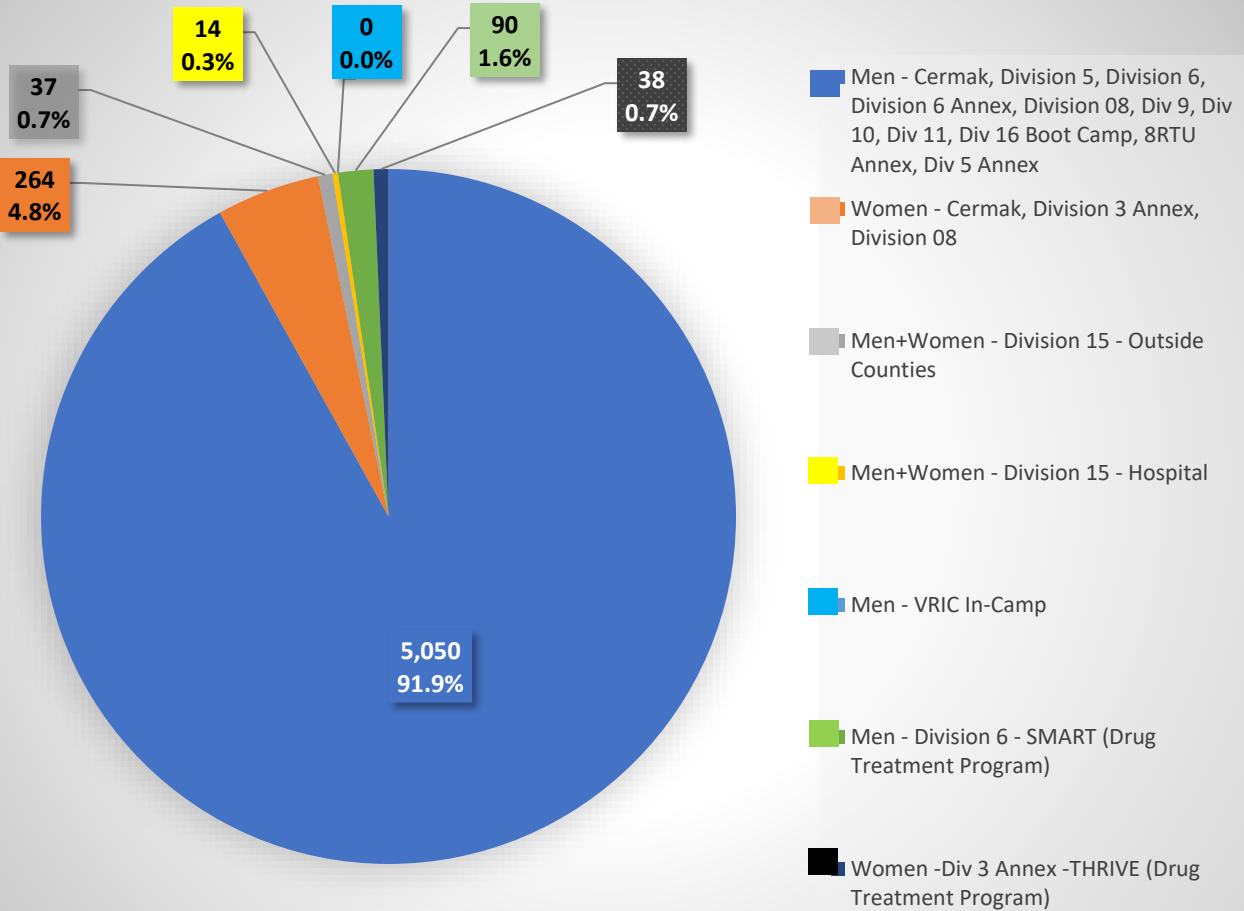

# Sheriff's Daily Report

## 6/10/2023

Under the Custody of the Sheriff	
Total Male and Female	7,298
Jail Population	5,493
Community Corrections	1,805

### Jail Population - Behind the Walls