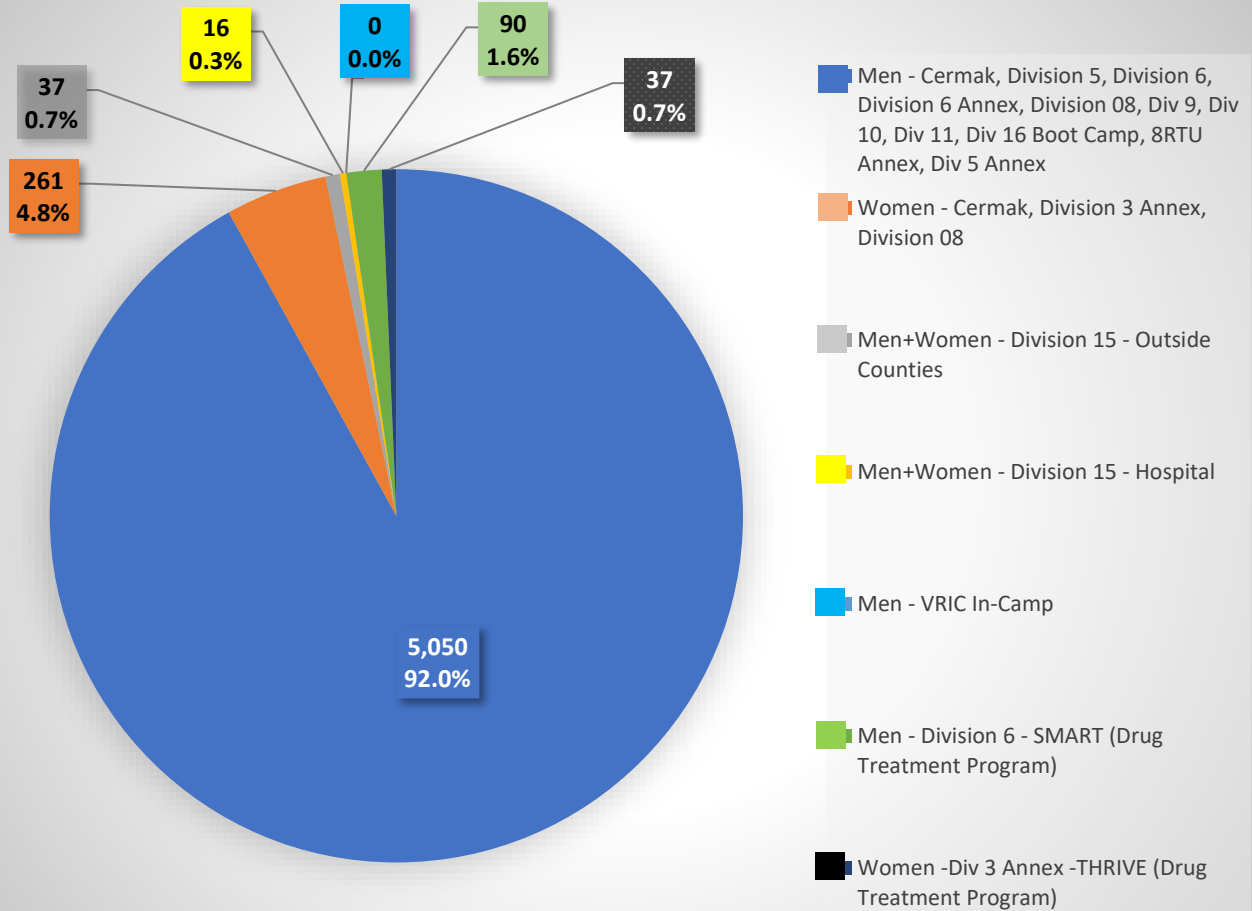

# Sheriff's Daily Report

6/9/2023

Under the Custody of the Sheriff	
Total Male and Female	7,300
Jail Population	5,491
Community Corrections	1,809

## Jail Population - Behind the Walls

## CCSO Population Demographics