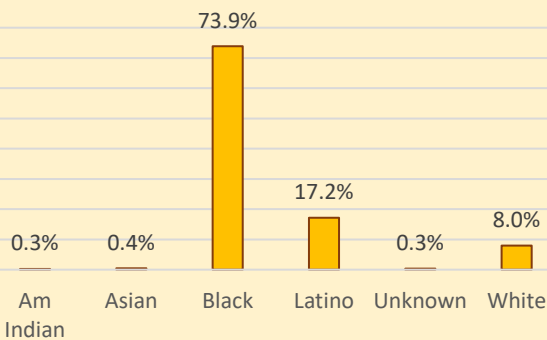

Sheriff's Daily Report

6/8/2023

Under the Custody of the Sheriff	
Total Male and Female	7,300
Jail Population	5,484
Community Corrections	1,816

Jail Population - Behind the Walls

Sheriff's Daily Report

6/8/2023

CCSO Population Demographics

In Confinement

Gender ID Distribution

Race Distribution

Age Distribution

Community Corrections

Gender ID Distribution

Race Distribution

Age Distribution