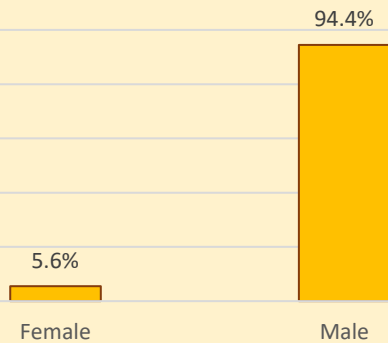

Sheriff's Daily Report

6/8/2023

Under the Custody of the Sheriff	
Total Male and Female	7,300
Jail Population	5,484
Community Corrections	1,816

Jail Population - Behind the Walls

Sheriff's Daily Report

6/8/2023

CCSO Population Demographics

In Confinement

Gender ID Distribution

Race Distribution

Age Distribution

Community Corrections

Gender ID Distribution

Race Distribution

Age Distribution