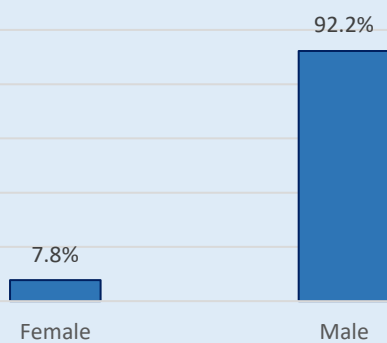

Sheriff's Daily Report

6/8/2023

Under the Custody of the Sheriff	
Total Male and Female	7,300
Jail Population	5,484
Community Corrections	1,816

Jail Population - Behind the Walls

Sheriff's Daily Report

6/8/2023

CCSO Population Demographics

In Confinement

Gender ID Distribution

Race Distribution

Age Distribution

Community Corrections

Gender ID Distribution

Race Distribution

Age Distribution