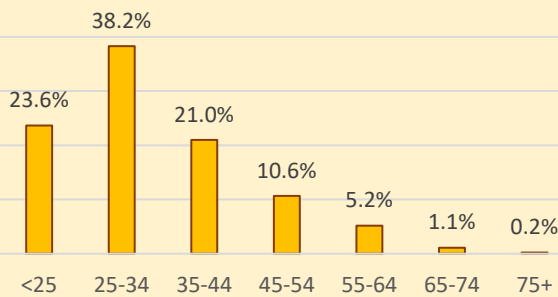

Sheriff's Daily Report

6/8/2023

Under the Custody of the Sheriff	
Total Male and Female	7,300
Jail Population	5,484
Community Corrections	1,816

Jail Population - Behind the Walls

Sheriff's Daily Report

6/8/2023

CCSO Population Demographics

In Confinement

Gender ID Distribution

Race Distribution

Age Distribution

Community Corrections

Gender ID Distribution

Race Distribution

Age Distribution