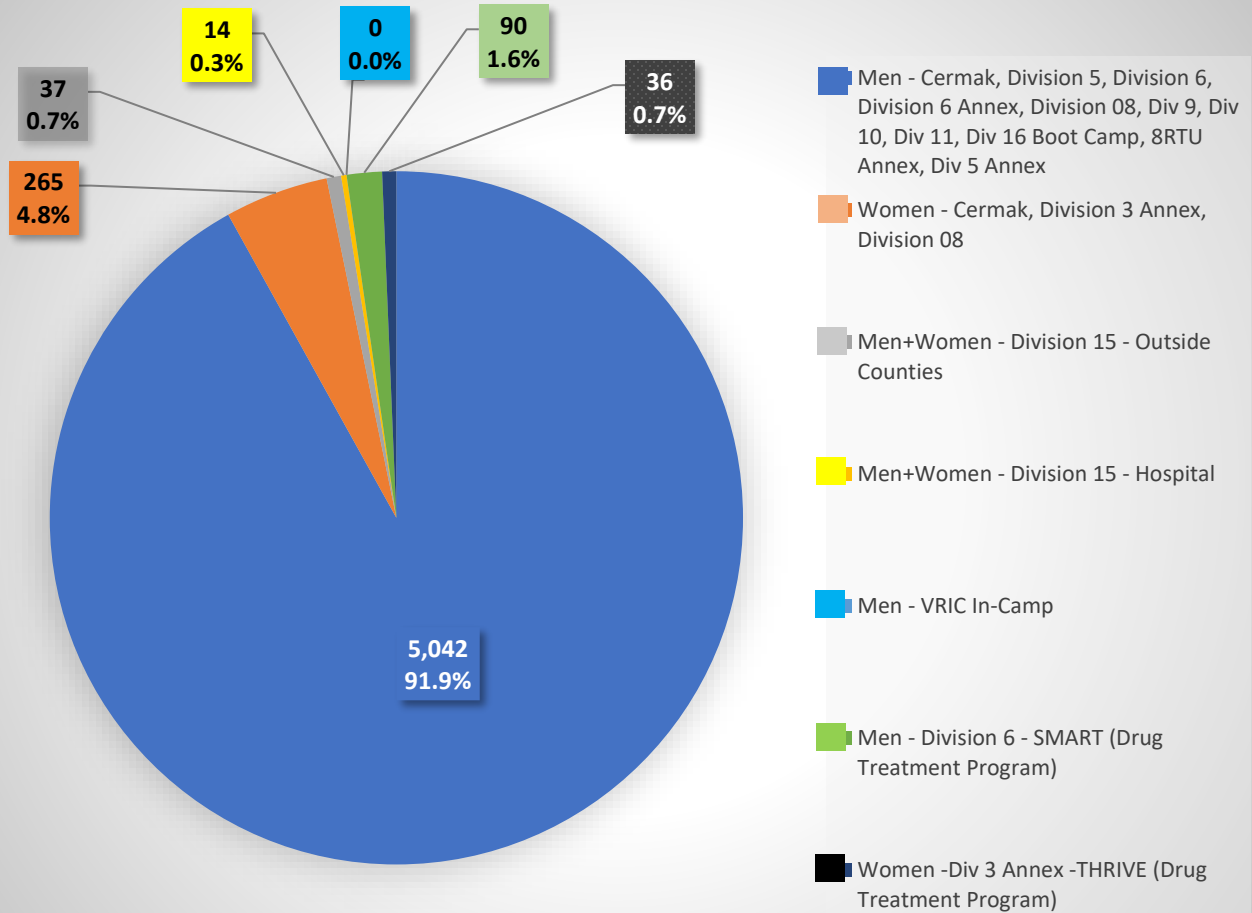

Sheriff's Daily Report

6/8/2023

Under the Custody of the Sheriff	
Total Male and Female	7,300
Jail Population	5,484
Community Corrections	1,816

Jail Population - Behind the Walls

Sheriff's Daily Report

6/8/2023

CCSO Population Demographics

In Confinement

Gender ID Distribution

Race Distribution

Age Distribution

Community Corrections

Gender ID Distribution

Race Distribution

Age Distribution