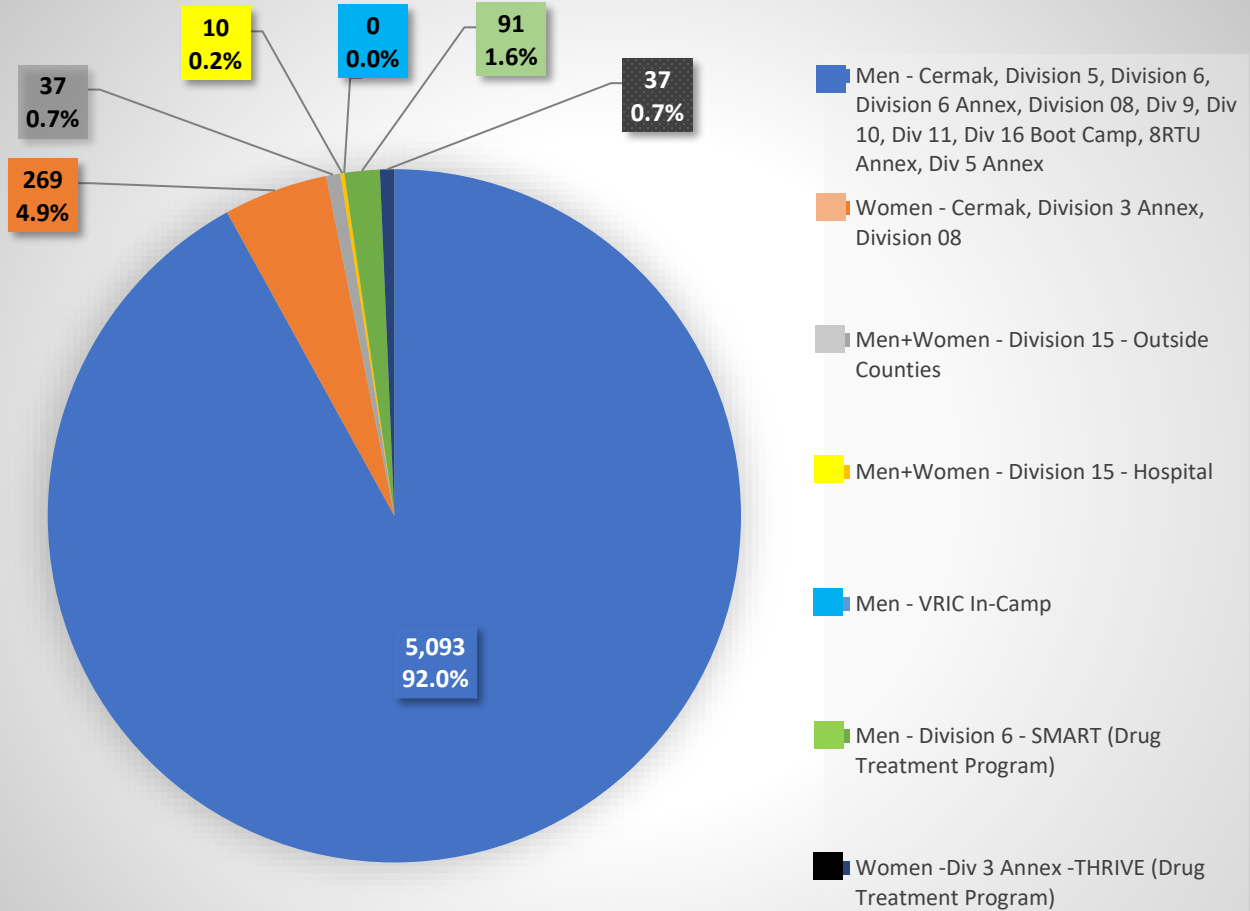

Sheriff's Daily Report

6/7/2023

Under the Custody of the Sheriff	
Total Male and Female	7,349
Jail Population	5,537
Community Corrections	1,812

Jail Population - Behind the Walls

Sheriff's Daily Report

6/7/2023

CCSO Population Demographics