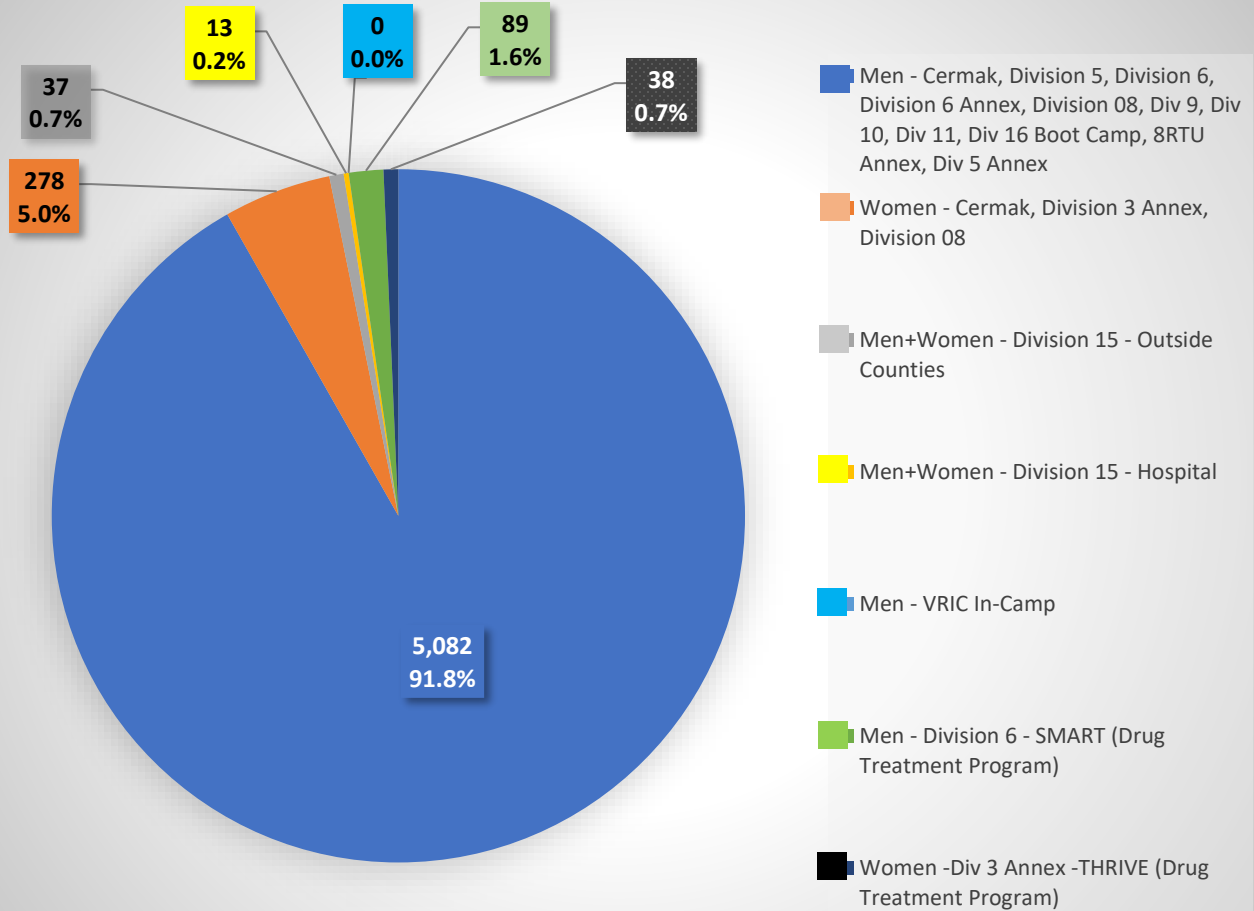

# Sheriff's Daily Report

6/6/2023

Under the Custody of the Sheriff	
Total Male and Female	7,368
Jail Population	5,537
Community Corrections	1,831

## Jail Population - Behind the Walls

### In Confinement

Gender ID Distribution

Race Distribution

Age Distribution