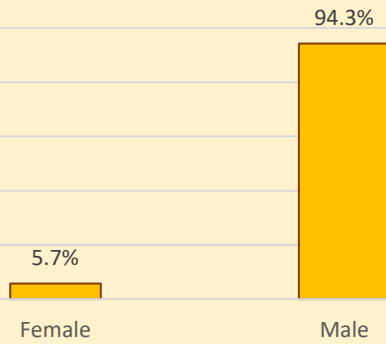

CCSO Population Demographics

In Confinement

Gender ID Distribution