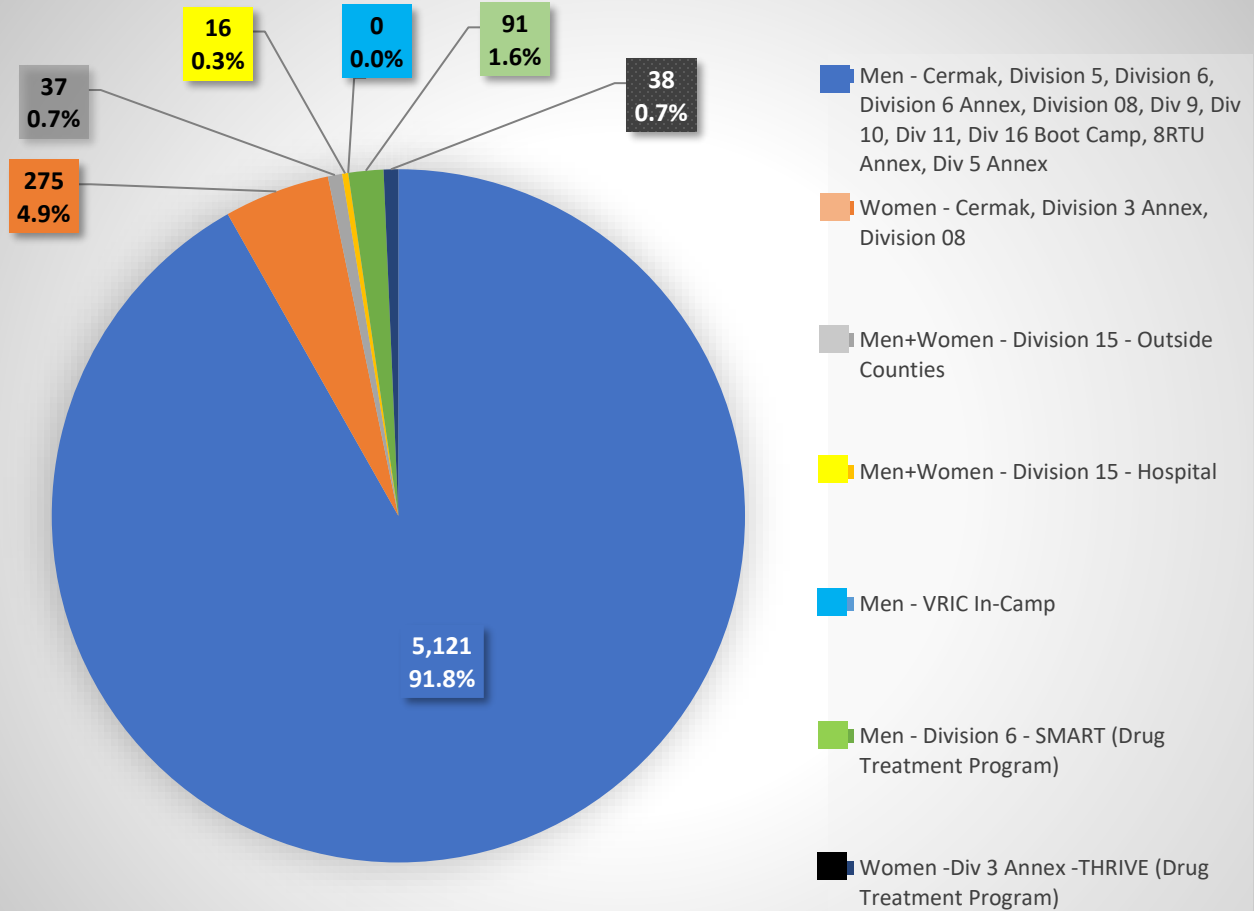

Sheriff's Daily Report

6/5/2023

Under the Custody of the Sheriff	
Total Male and Female	7,426
Jail Population	5,578
Community Corrections	1,848

Jail Population - Behind the Walls

Sheriff's Daily Report

6/5/2023

CCSO Population Demographics