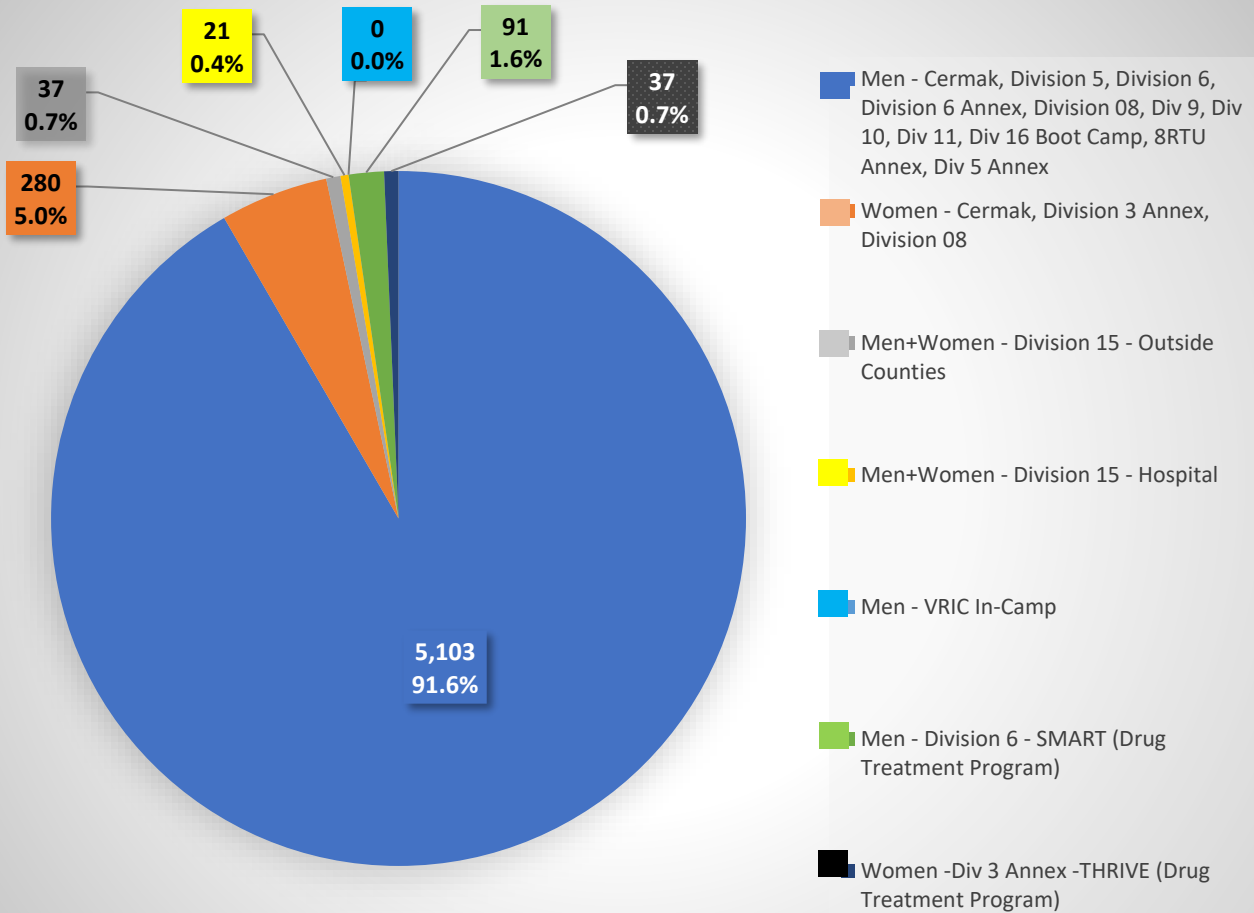

# Sheriff's Daily Report

## 6/4/2023

Under the Custody of the Sheriff	
Total Male and Female	7,398
Jail Population	5,569
Community Corrections	1,829

### Jail Population - Behind the Walls