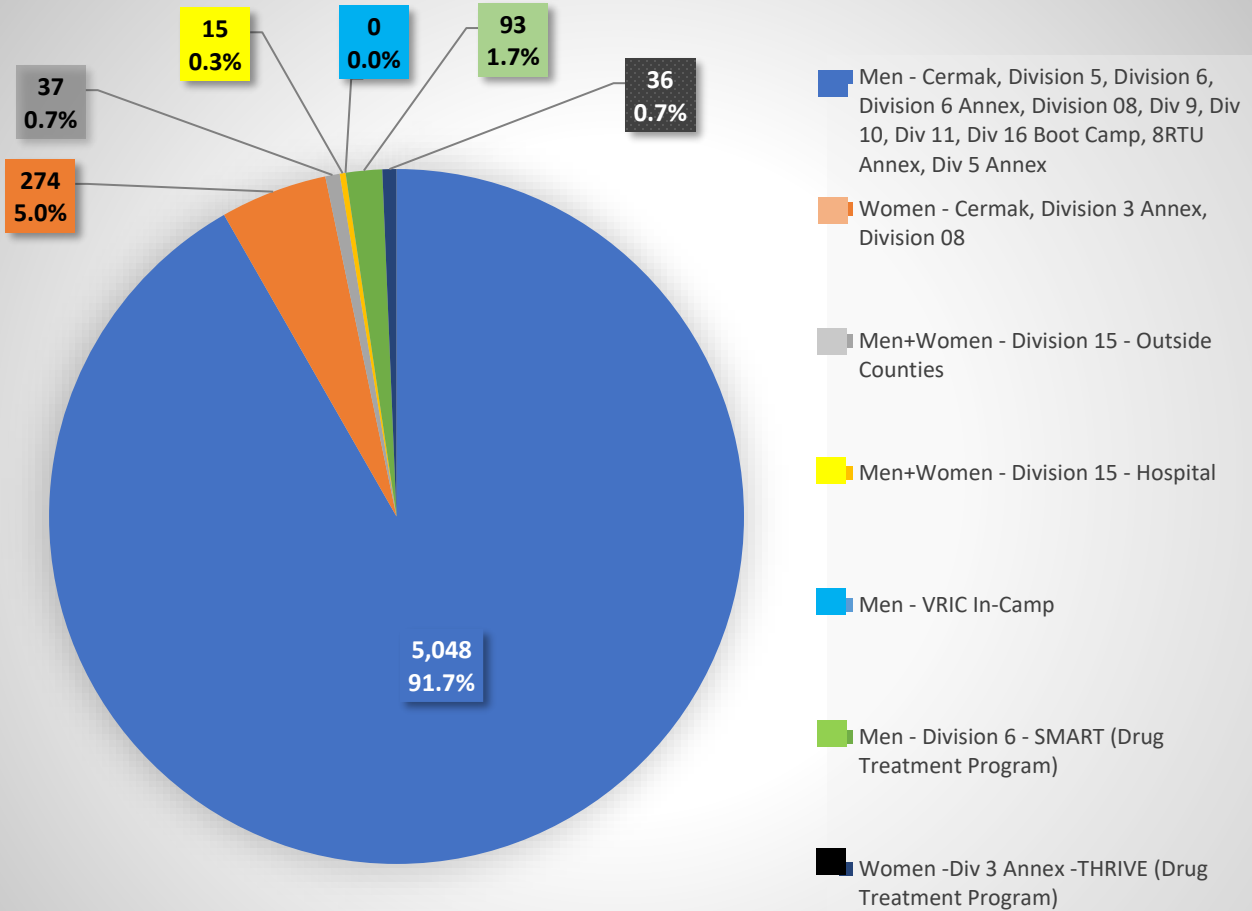

# Sheriff's Daily Report

## 6/2/2023

Under the Custody of the Sheriff	
Total Male and Female	7,334
Jail Population	5,503
Community Corrections	1,831

### Jail Population - Behind the Walls