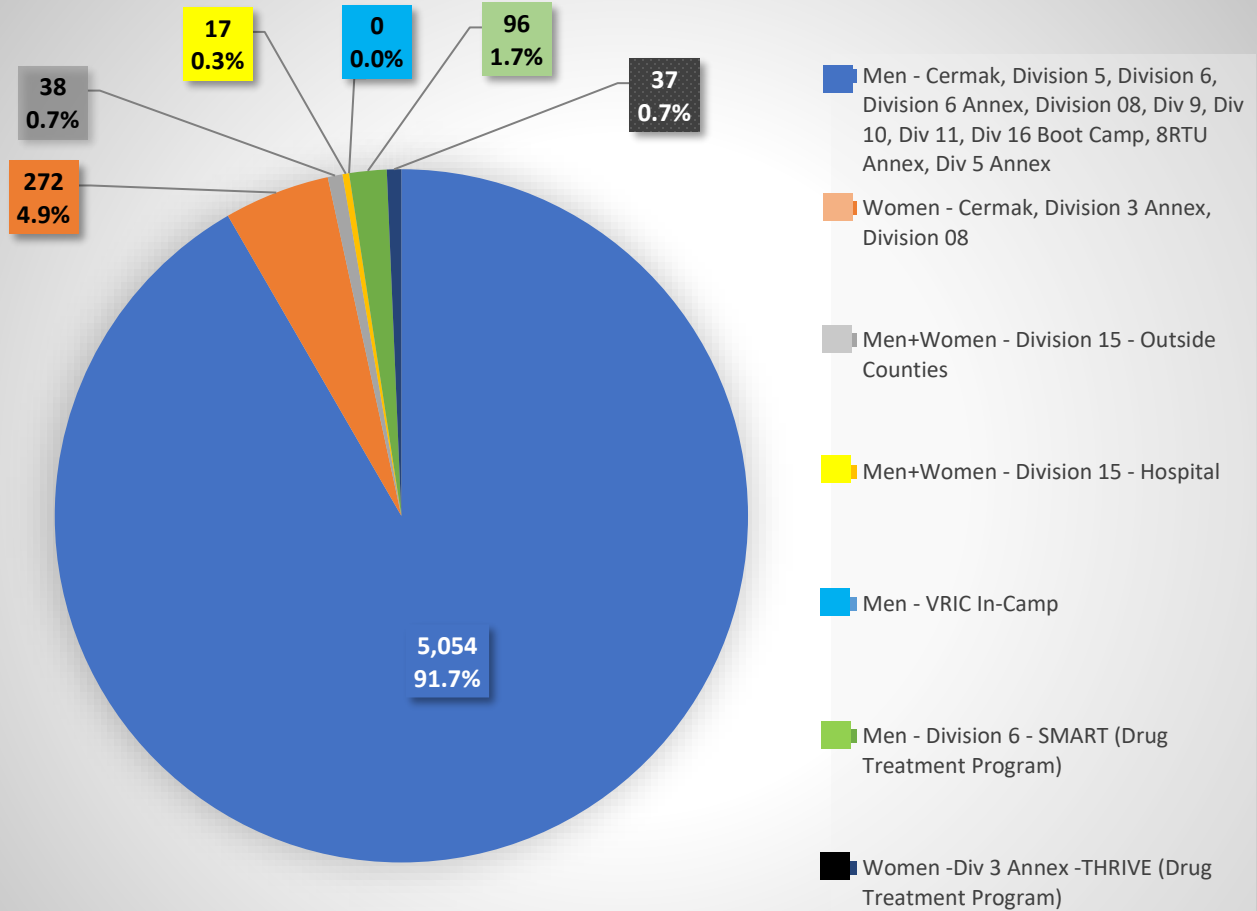

Sheriff's Daily Report

5/31/2023

Under the Custody of the Sheriff	
Total Male and Female	7,352
Jail Population	5,514
Community Corrections	1,838

Jail Population - Behind the Walls

Sheriff's Daily Report

5/31/2023

CCSO Population Demographics