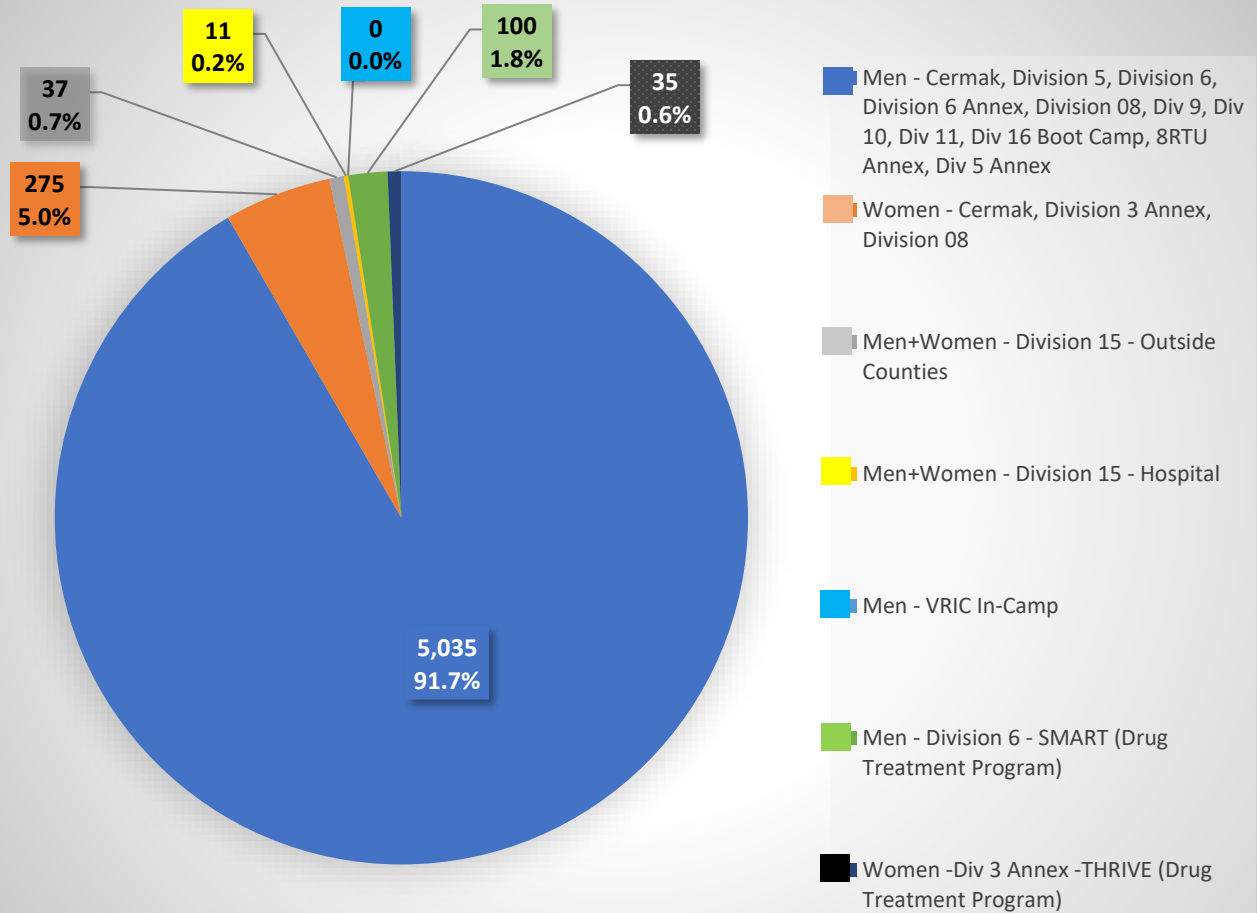

Sheriff's Daily Report

5/30/2023

Under the Custody of the Sheriff	
Total Male and Female	7,333
Jail Population	5,493
Community Corrections	1,840

Jail Population - Behind the Walls

Sheriff's Daily Report

5/30/2023

CCSO Population Demographics

In Confinement

Gender ID Distribution

Race Distribution

Age Distribution

Community Corrections

Gender ID Distribution

Race Distribution

Age Distribution