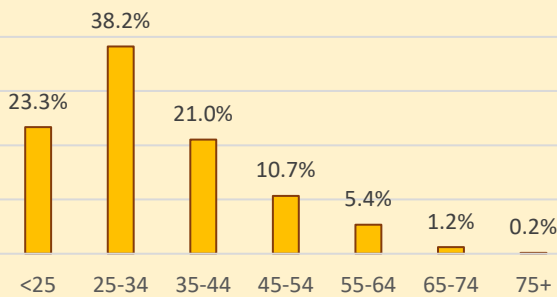

Sheriff's Daily Report

5/30/2023

Under the Custody of the Sheriff	
Total Male and Female	7,333
Jail Population	5,493
Community Corrections	1,840

Jail Population - Behind the Walls

Sheriff's Daily Report

5/30/2023

CCSO Population Demographics

In Confinement

Gender ID Distribution

Race Distribution

Age Distribution

Community Corrections

Gender ID Distribution

Race Distribution

Age Distribution