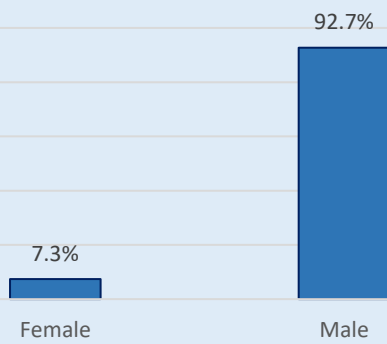

Sheriff's Daily Report

5/30/2023

Under the Custody of the Sheriff	
Total Male and Female	7,333
Jail Population	5,493
Community Corrections	1,840

Jail Population - Behind the Walls

Sheriff's Daily Report

5/30/2023

CCSO Population Demographics

In Confinement

Gender ID Distribution

Race Distribution

Age Distribution

Community Corrections

Gender ID Distribution

Race Distribution

Age Distribution