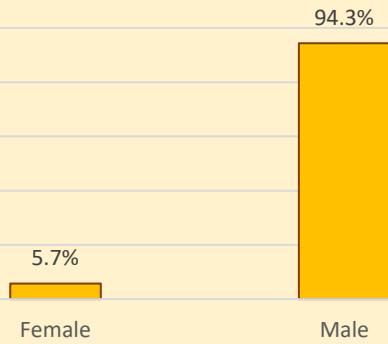

Sheriff's Daily Report

5/30/2023

Under the Custody of the Sheriff	
Total Male and Female	7,333
Jail Population	5,493
Community Corrections	1,840

Jail Population - Behind the Walls

Sheriff's Daily Report

5/30/2023

CCSO Population Demographics

In Confinement

Gender ID Distribution

Race Distribution

Age Distribution

Community Corrections

Gender ID Distribution

Race Distribution

Age Distribution