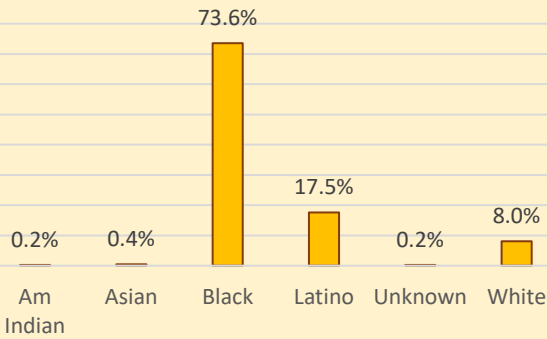

Sheriff's Daily Report

5/30/2023

Under the Custody of the Sheriff	
Total Male and Female	7,333
Jail Population	5,493
Community Corrections	1,840

Jail Population - Behind the Walls

Sheriff's Daily Report

5/30/2023

CCSO Population Demographics

In Confinement

Gender ID Distribution

Race Distribution

Age Distribution

Community Corrections

Gender ID Distribution

Race Distribution

Age Distribution