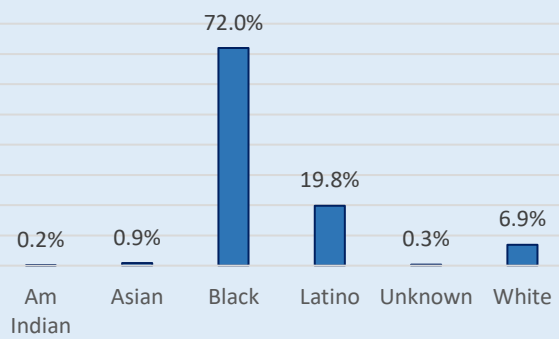

Sheriff's Daily Report

5/30/2023

Under the Custody of the Sheriff	
Total Male and Female	7,333
Jail Population	5,493
Community Corrections	1,840

Jail Population - Behind the Walls

Sheriff's Daily Report

5/30/2023

CCSO Population Demographics

In Confinement

Gender ID Distribution

Race Distribution

Age Distribution

Community Corrections

Gender ID Distribution

Race Distribution

Age Distribution