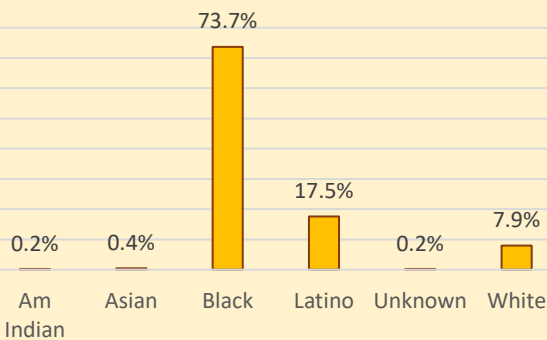

Sheriff's Daily Report

5/26/2023

Under the Custody of the Sheriff	
Total Male and Female	7,249
Jail Population	5,409
Community Corrections	1,840

Jail Population - Behind the Walls

Sheriff's Daily Report

5/26/2023

CCSO Population Demographics

In Confinement

Gender ID Distribution

Race Distribution

Age Distribution

Community Corrections

Gender ID Distribution

Race Distribution

Age Distribution