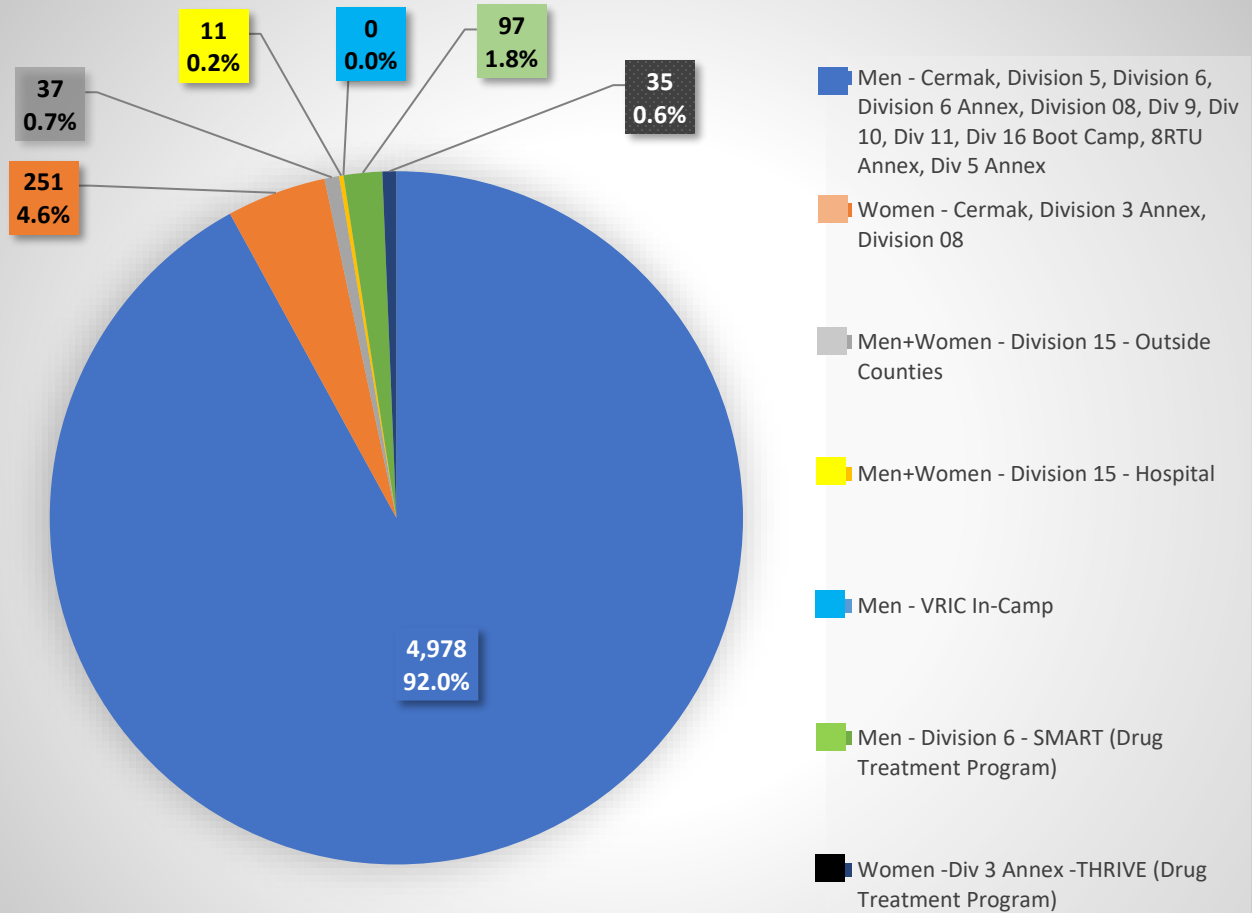

Sheriff's Daily Report

5/26/2023

Under the Custody of the Sheriff	
Total Male and Female	7,249
Jail Population	5,409
Community Corrections	1,840

Jail Population - Behind the Walls

Sheriff's Daily Report

5/26/2023

CCSO Population Demographics

In Confinement

Gender ID Distribution

Race Distribution

Age Distribution

Community Corrections

Gender ID Distribution

Race Distribution

Age Distribution