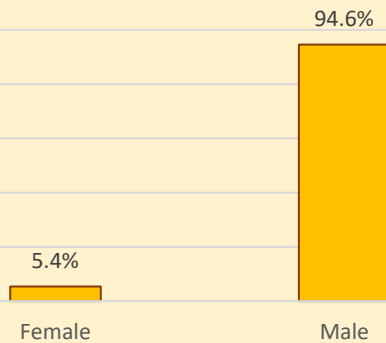

Sheriff's Daily Report

5/26/2023

Under the Custody of the Sheriff	
Total Male and Female	7,249
Jail Population	5,409
Community Corrections	1,840

Jail Population - Behind the Walls

Sheriff's Daily Report

5/26/2023

CCSO Population Demographics

In Confinement

Gender ID Distribution

Race Distribution

Age Distribution

Community Corrections

Gender ID Distribution

Race Distribution

Age Distribution