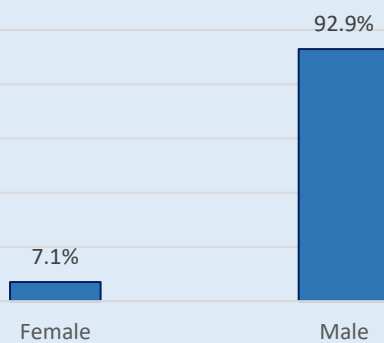

Sheriff's Daily Report

5/26/2023

Under the Custody of the Sheriff	
Total Male and Female	7,249
Jail Population	5,409
Community Corrections	1,840

Jail Population - Behind the Walls

Sheriff's Daily Report

5/26/2023

CCSO Population Demographics

In Confinement

Gender ID Distribution

Race Distribution

Age Distribution

Community Corrections

Gender ID Distribution

Race Distribution

Age Distribution