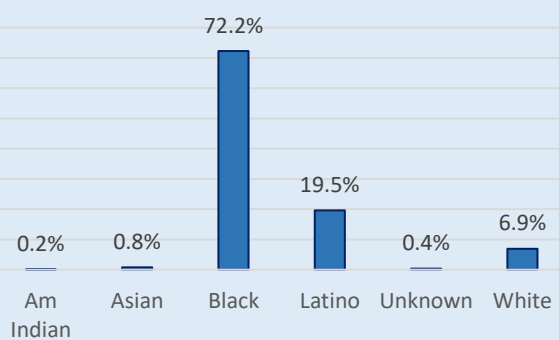

Sheriff's Daily Report

5/26/2023

Under the Custody of the Sheriff	
Total Male and Female	7,249
Jail Population	5,409
Community Corrections	1,840

Jail Population - Behind the Walls

Sheriff's Daily Report

5/26/2023

CCSO Population Demographics

In Confinement

Gender ID Distribution

Race Distribution

Age Distribution

Community Corrections

Gender ID Distribution

Race Distribution

Age Distribution