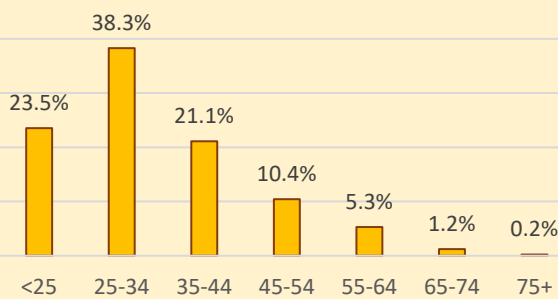

Sheriff's Daily Report

5/26/2023

Under the Custody of the Sheriff	
Total Male and Female	7,249
Jail Population	5,409
Community Corrections	1,840

Jail Population - Behind the Walls

Sheriff's Daily Report

5/26/2023

CCSO Population Demographics

In Confinement

Gender ID Distribution

Race Distribution

Age Distribution

Community Corrections

Gender ID Distribution

Race Distribution

Age Distribution