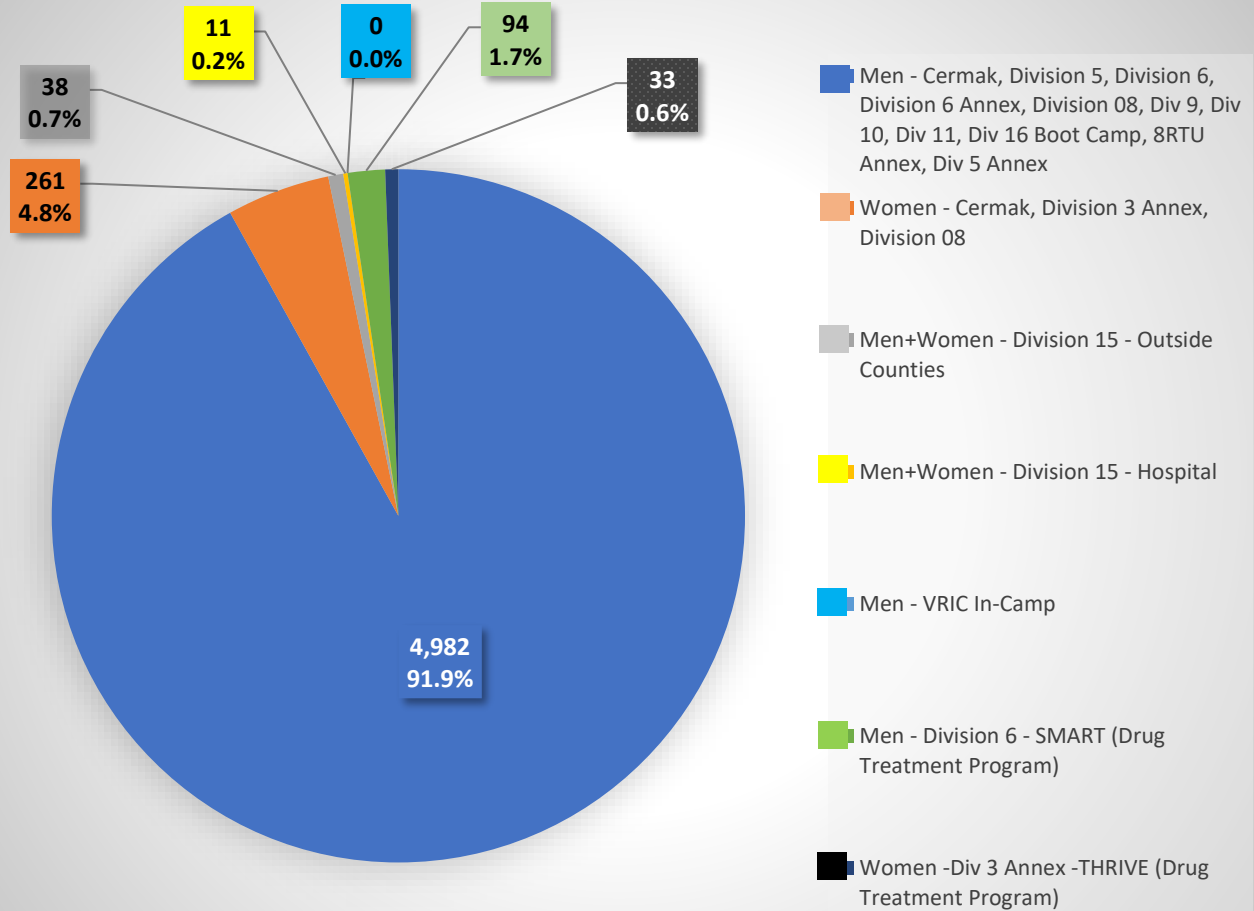

# Sheriff's Daily Report

5/24/2023

Under the Custody of the Sheriff	
Total Male and Female	7,268
Jail Population	5,419
Community Corrections	1,849

## Jail Population - Behind the Walls

## CCSO Population Demographics