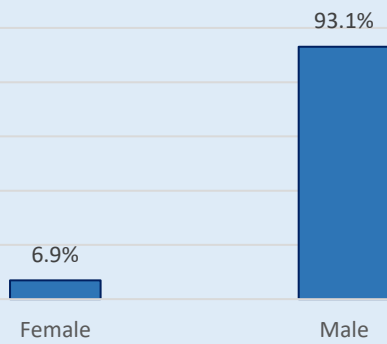

Sheriff's Daily Report

5/23/2023

Under the Custody of the Sheriff	
Total Male and Female	7,286
Jail Population	5,436
Community Corrections	1,850

Jail Population - Behind the Walls

Sheriff's Daily Report

5/23/2023

CCSO Population Demographics

In Confinement

Gender ID Distribution

Race Distribution

Age Distribution

Community Corrections

Gender ID Distribution

Race Distribution

Age Distribution