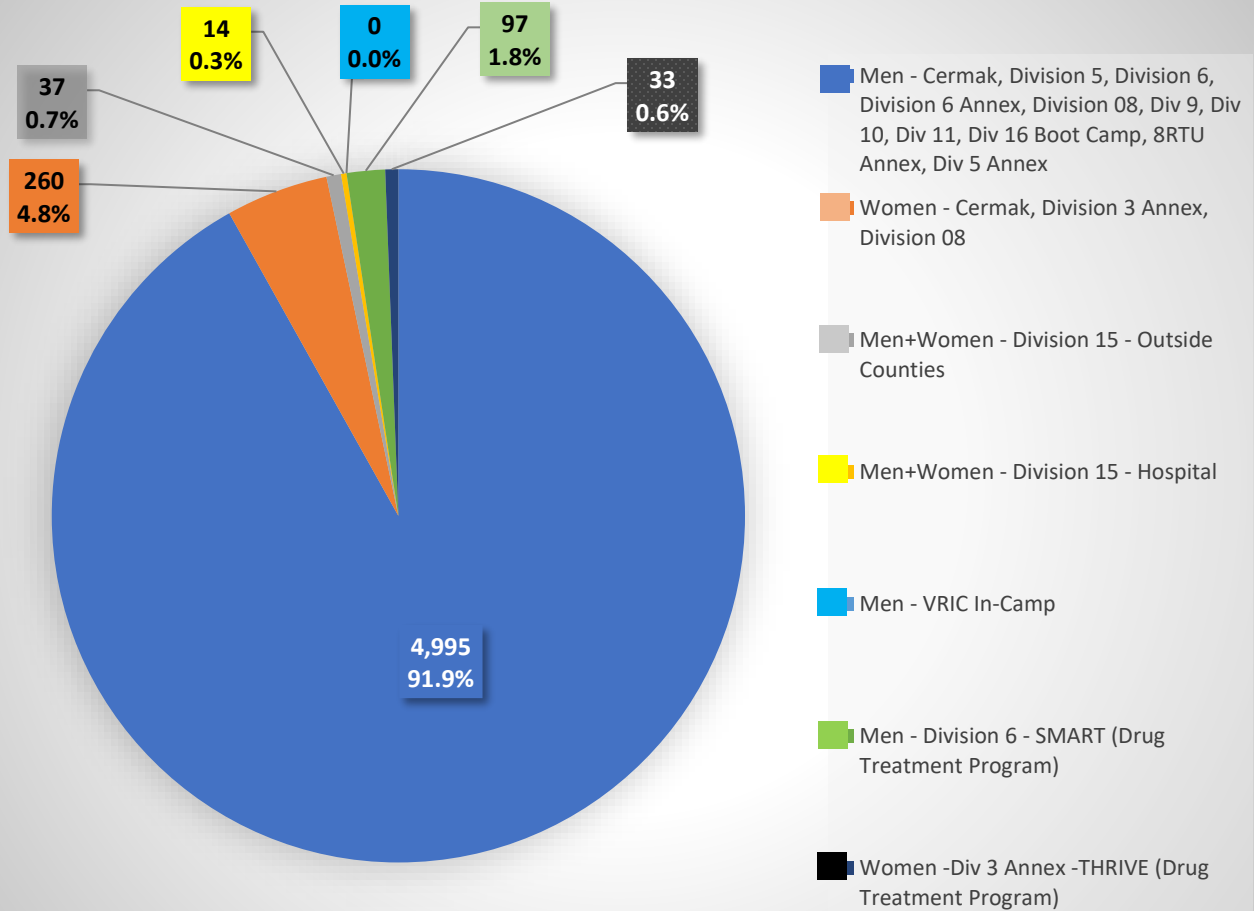

Sheriff's Daily Report

5/23/2023

Under the Custody of the Sheriff	
Total Male and Female	7,286
Jail Population	5,436
Community Corrections	1,850

Jail Population - Behind the Walls

Sheriff's Daily Report

5/23/2023

CCSO Population Demographics

In Confinement

Gender ID Distribution

Race Distribution

Age Distribution

Community Corrections

Gender ID Distribution

Race Distribution

Age Distribution