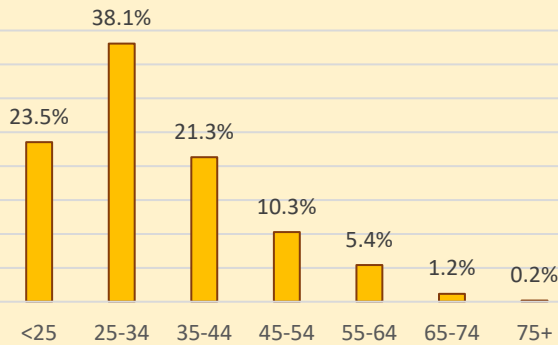

Sheriff's Daily Report

5/23/2023

Under the Custody of the Sheriff	
Total Male and Female	7,286
Jail Population	5,436
Community Corrections	1,850

Jail Population - Behind the Walls

Sheriff's Daily Report

5/23/2023

CCSO Population Demographics

In Confinement

Gender ID Distribution

Race Distribution

Age Distribution

Community Corrections

Gender ID Distribution

Race Distribution

Age Distribution