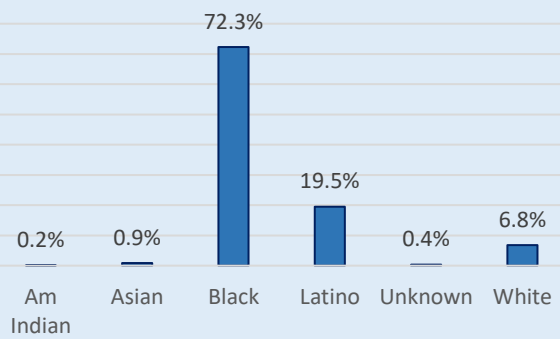

Sheriff's Daily Report

5/23/2023

Under the Custody of the Sheriff	
Total Male and Female	7,286
Jail Population	5,436
Community Corrections	1,850

Jail Population - Behind the Walls

Sheriff's Daily Report

5/23/2023

CCSO Population Demographics

In Confinement

Gender ID Distribution

Race Distribution

Age Distribution

Community Corrections

Gender ID Distribution

Race Distribution

Age Distribution