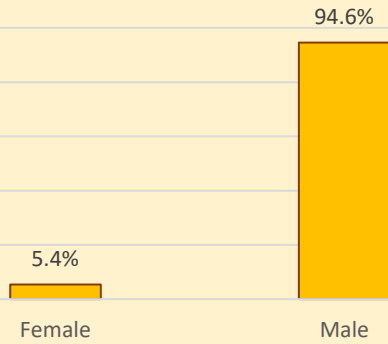

Sheriff's Daily Report

5/23/2023

Under the Custody of the Sheriff	
Total Male and Female	7,286
Jail Population	5,436
Community Corrections	1,850

Jail Population - Behind the Walls

Sheriff's Daily Report

5/23/2023

CCSO Population Demographics

In Confinement

Gender ID Distribution

Race Distribution

Age Distribution

Community Corrections

Gender ID Distribution

Race Distribution

Age Distribution