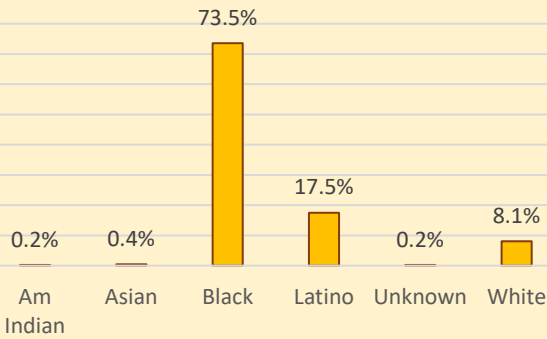

Sheriff's Daily Report

5/23/2023

Under the Custody of the Sheriff	
Total Male and Female	7,286
Jail Population	5,436
Community Corrections	1,850

Jail Population - Behind the Walls

Sheriff's Daily Report

5/23/2023

CCSO Population Demographics

In Confinement

Gender ID Distribution

Race Distribution

Age Distribution

Community Corrections

Gender ID Distribution

Race Distribution

Age Distribution